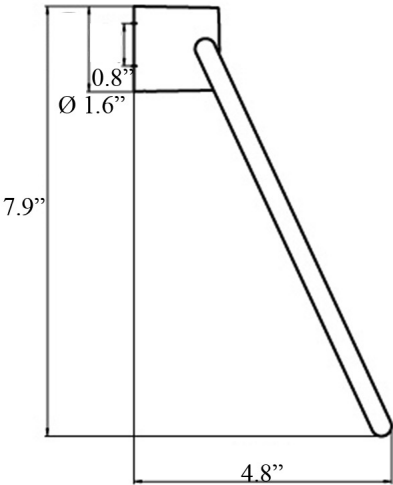

## Finishes:

 Polished Chrome

\* WS Bath Collections reserves the right to revise dimensions or information on this sheet without notice

<b>Collection</b>   Rondo2	<b>Model</b>   Rondo2 4555.001.00	Dimensions Metric <i>1 inch = 2.54 cm</i> <i>1 inch = 25.4 mm</i>	 1051 Lea Drive - Collegeville, PA 19426 Tel. 215 513 9400 - Fax 610 831 0215 <a href="http://www.ws bathcollections.com">www.ws bathcollections.com</a> - <a href="mailto:info@ws bathcollections.com">info@ws bathcollections.com</a>
-------------------------------	--------------------------------------	---	---

Rondo2 4555.001.00

\* WS Bath Collections reserves the right to revise dimensions or information on this sheet without notice

<p><b>Collection  </b> Rondo2</p>	<p><b>Model  </b> Rondo2 4555.001.00</p>	<p>Dimensions Metric <i>1 inch = 2.54 cm</i> <i>1 inch = 25.4 mm</i></p>	<p> 1051 Lea Drive - Collegeville, PA 19426 Tel. 215 513 9400 - Fax 610 831 0215 <a href="http://www.ws bathcollections.com">www.ws bathcollections.com</a> - <a href="mailto:info@ws bathcollections.com">info@ws bathcollections.com</a></p>
---------------------------------------	--	--	---