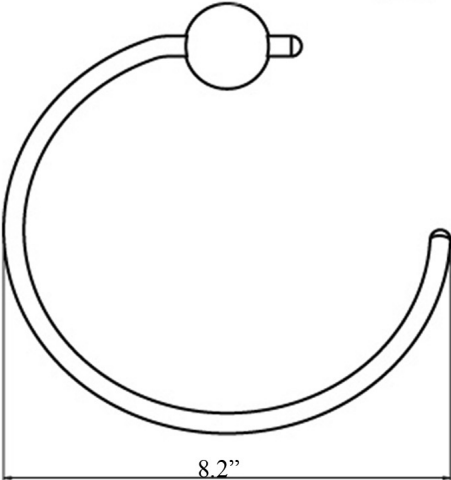

## Features

- Towel Ring
- Polished Chrome Finish
- Solid Brass Base
- Premium Metal Construction for Durability and Reliability
- Installation Hardware Included

## Finishes:

 Polished Chrome

\* WS Bath Collections reserves the right to revise dimensions or information on this sheet without notice

<b>Collection</b>   Rondo2	<b>Model</b>   Rondo2 4555.001.00	Dimensions Metric <i>1 inch = 2.54 cm</i> <i>1 inch = 25.4 mm</i>	 1051 Lea Drive - Collegeville, PA 19426 Tel. 215 513 9400 - Fax 610 831 0215 <a href="http://www.ws bathcollections.com">www.ws bathcollections.com</a> - <a href="mailto:info@ws bathcollections.com">info@ws bathcollections.com</a>
-------------------------------	--------------------------------------	---	---

Rondo2 4555.001.00

\* WS Bath Collections reserves the right to revise dimensions or information on this sheet without notice

<p><b>Collection  </b> Rondo2</p>	<p><b>Model  </b> Rondo2 4555.001.00</p>	<p>Dimensions Metric <i>1 inch = 2.54 cm</i> <i>1 inch = 25.4 mm</i></p>	<p> 1051 Lea Drive - Collegeville, PA 19426 Tel. 215 513 9400 - Fax 610 831 0215 <a href="http://www.ws bathcollections.com">www.ws bathcollections.com</a> - <a href="mailto:info@ws bathcollections.com">info@ws bathcollections.com</a></p>
---------------------------------------	--	--	---