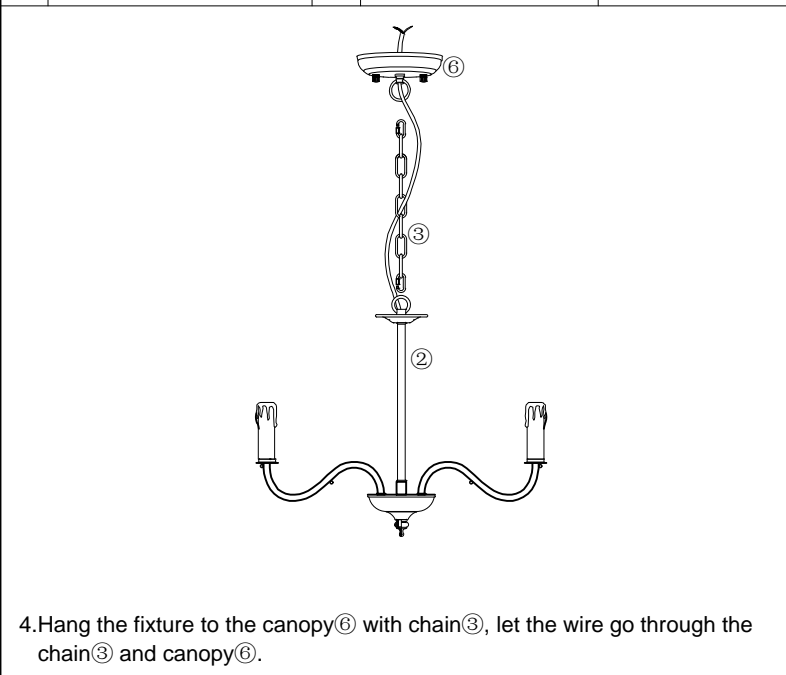

<p>① light fixture 1PCS</p> 	<p>⑥ canopy 1PCS</p> <p>⑦ cap nut 2PCS</p> 	<p>X 1PCS</p> 
<p>② hanging tube 1PCS</p> 	<p>⑧ crystal dish 6PCS</p> 	<p>X 1PCS</p> 
<p>③ chain 1PCS</p> 	<p>⑨ crystal chain 7PCS</p> 	<p>X 3PCS</p> 
<p>④ crystal chain 6PCS</p> 	<p>⑩ crystal chain 6PCS</p> 	<p>X 3PCS</p> 
<p>⑤ crystal chain 6PCS</p> 	<p>⑪ grub screw 2PCS</p> 	<p>X 3PCS</p> 
<p>⑫ hex key 1PCS</p> 		