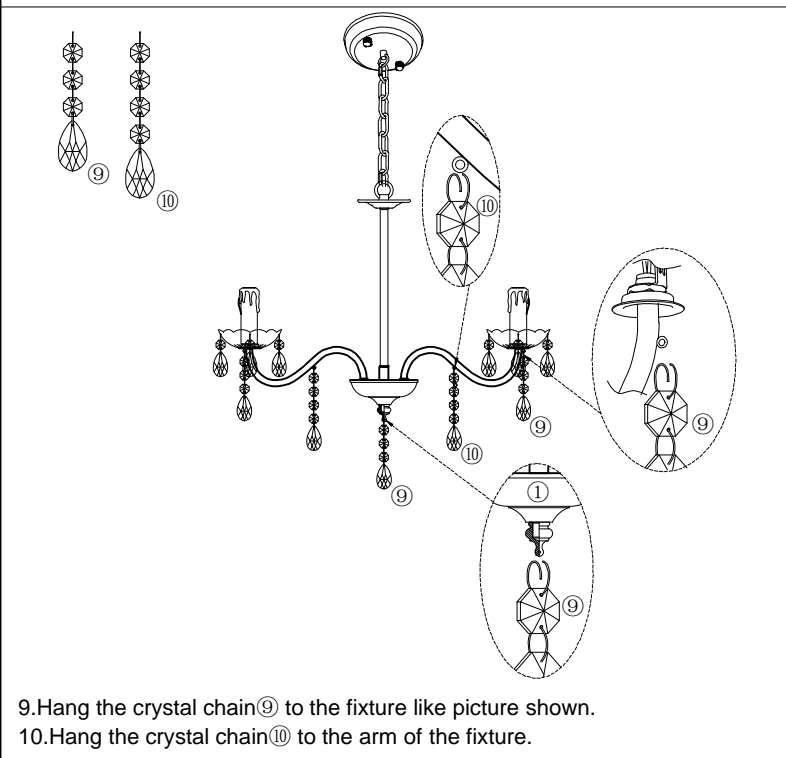

<p>① light fixture 1PCS</p> 	<p>⑥ canopy 1PCS</p> <p>⑦ cap nut 2PCS</p> 	<p>X 1PCS</p> 
<p>② hanging tube 1PCS</p> 	<p>⑧ crystal dish 6PCS</p> 	<p>X 1PCS</p> 
<p>③ chain 1PCS</p> 	<p>⑨ crystal chain 7PCS</p> 	<p>X 3PCS</p> 
<p>④ crystal chain 6PCS</p> 	<p>⑩ crystal chain 6PCS</p> 	<p>X 3PCS</p> 
<p>⑤ crystal chain 6PCS</p> 	<p>⑪ grub screw 2PCS</p> 	<p>X 3PCS</p> 
<p>⑫ hex key 1PCS</p> 		