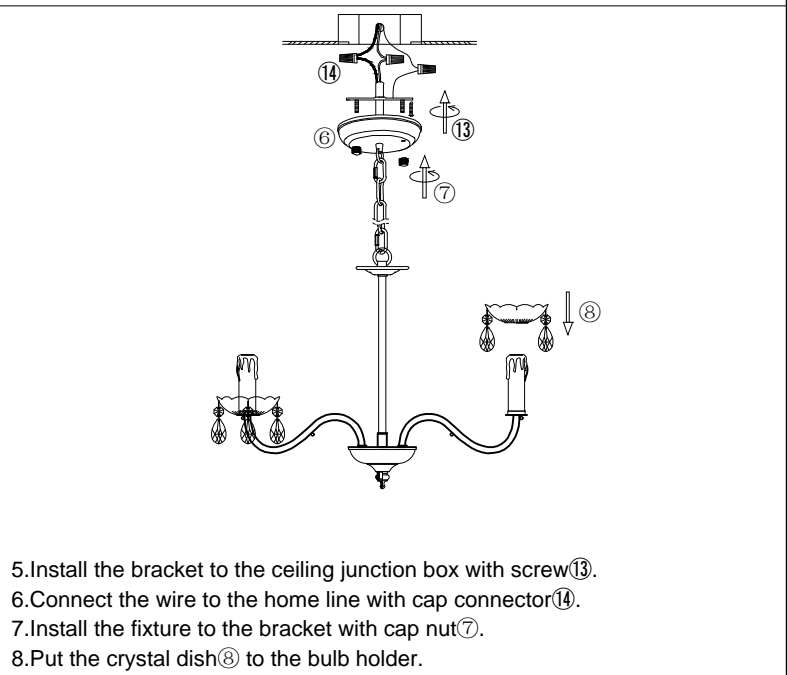

<p>① light fixture 1PCS</p> 	<p>⑥ canopy 1PCS</p> <p>⑦ cap nut 2PCS</p> 	<p>X 1PCS</p> 
<p>② hanging tube 1PCS</p> 	<p>⑧ crystal dish 6PCS</p> 	<p>X 1PCS</p> 
<p>③ chain 1PCS</p> 	<p>⑨ crystal chain 7PCS</p> 	<p>X 3PCS</p> 
<p>④ crystal chain 6PCS</p> 	<p>⑩ crystal chain 6PCS</p> 	<p>X 3PCS</p> 
<p>⑤ crystal chain 6PCS</p> 	<p>⑪ grub screw 2PCS</p> 	<p>X 3PCS</p> 
<p>⑫ hex key 1PCS</p> 		