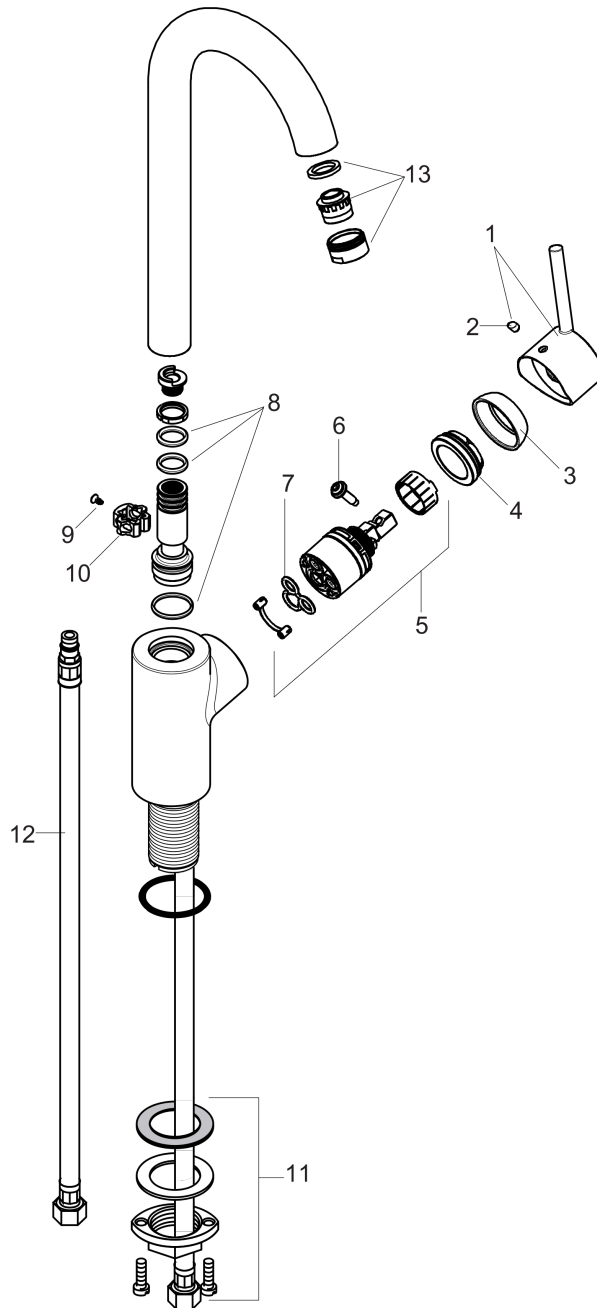

Talis S
Bar Faucet, 1.5 GPM
 Finishes : **chrome** Part no. : **04287000**

Description

Features

- Swivel range 150°
- Aerated spray
- deck mounted
- Flow: 1.5 GPM (5.7 L/Min)
- Ceramic cartridge
- 3/8" connections

Item details

List Price \$ 519.00

Technology

Compliance

Product image

Scale drawing

Talis S
Bar Faucet, 1.5 GPM
 Finishes : **chrome** Part no. : **04287000**

Exploded drawing

Year of production: >10/18

Talis S
Bar Faucet, 1.5 GPM
 Finishes : **chrome** Part no. : **04287000**

Spare parts list

Year of production: >10/18

| Pos. | Description | Part no. | Price | PU |
|------|-----------------------------------|----------|-------|----|
| 1 | handle | 95560000 | - | 1 |
| 2 | screw cover | 96338000 | - | 1 |
| 3 | flange | 95498000 | - | 1 |
| 4 | nut | 97209000 | - | 1 |
| 5 | cartridge, assy | 92730000 | - | 1 |
| 6 | locking screw for handle | 95140000 | - | 1 |
| 7 | seal | 95008000 | - | 1 |
| 8 | sealing set | 92646000 | - | 1 |
| 9 | screw | 97662000 | - | 1 |
| 10 | axialring | 97558000 | - | 1 |
| 11 | fixing set (Ø 34) | 95049000 | - | 1 |
| 12 | connection hose 35½" M8x0,75 3/8" | 96316001 | - | 1 |
| 13 | aerator M24x1 (5 l/min) | 88744000 | - | 1 |