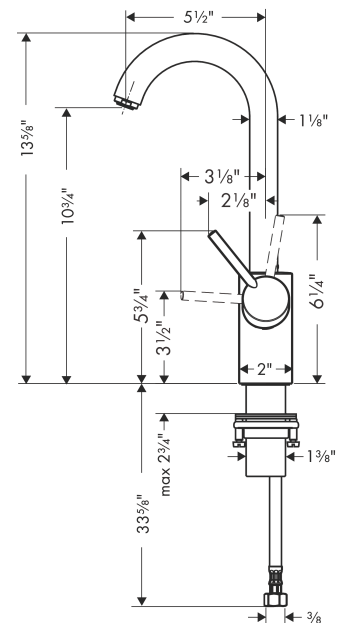

Talis S
Bar Faucet, 1.5 GPM
 Finishes : **chrome** Part no. : **04287000**

Description

Features

- Swivel range 150°
- Aerated spray
- deck mounted
- Flow: 1.5 GPM (5.7 L/Min)
- Ceramic cartridge
- 3/8" connections

Item details

List Price \$ 519.00

Technology

Compliance

Product image

Scale drawing

Talis S
Bar Faucet, 1.5 GPM
 Finishes : **chrome** Part no. : **04287000**

Exploded drawing

Year of production: >10/18

Talis S
Bar Faucet, 1.5 GPM
 Finishes : **chrome** Part no. : **04287000**

Spare parts list

Year of production: >10/18

| Pos. | Description | Part no. | Price | PU |
|------|-----------------------------------|----------|-------|----|
| 1 | handle | 95560000 | - | 1 |
| 2 | screw cover | 96338000 | - | 1 |
| 3 | flange | 95498000 | - | 1 |
| 4 | nut | 97209000 | - | 1 |
| 5 | cartridge, assy | 92730000 | - | 1 |
| 6 | locking screw for handle | 95140000 | - | 1 |
| 7 | seal | 95008000 | - | 1 |
| 8 | sealing set | 92646000 | - | 1 |
| 9 | screw | 97662000 | - | 1 |
| 10 | axialring | 97558000 | - | 1 |
| 11 | fixing set (Ø 34) | 95049000 | - | 1 |
| 12 | connection hose 35½" M8x0,75 3/8" | 96316001 | - | 1 |
| 13 | aerator M24x1 (5 l/min) | 88744000 | - | 1 |