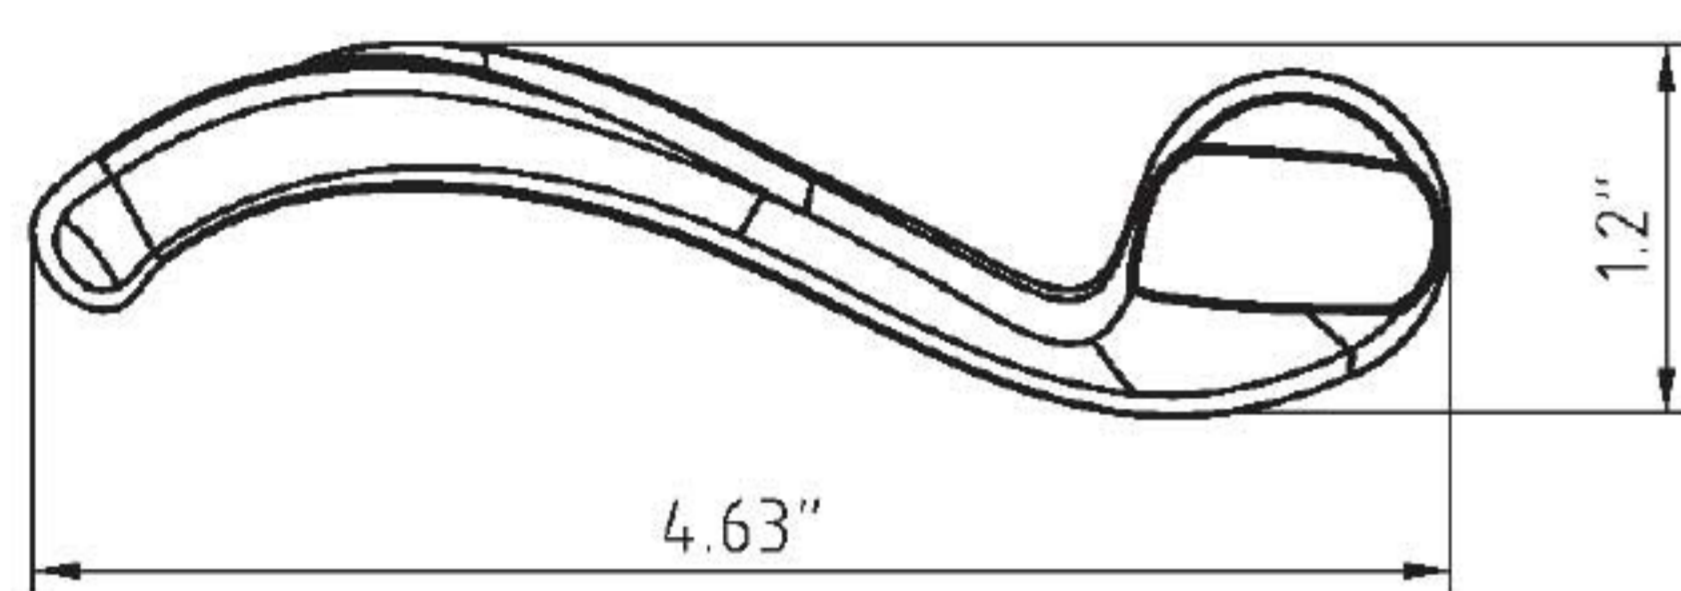

## Portofino Lever

- > Collection: Grandeur
- > Design code: PRT
- > Material: Solid Forged Brass
- > Functions: Left or right handing

Portofino Lever shown in Vintage Brass