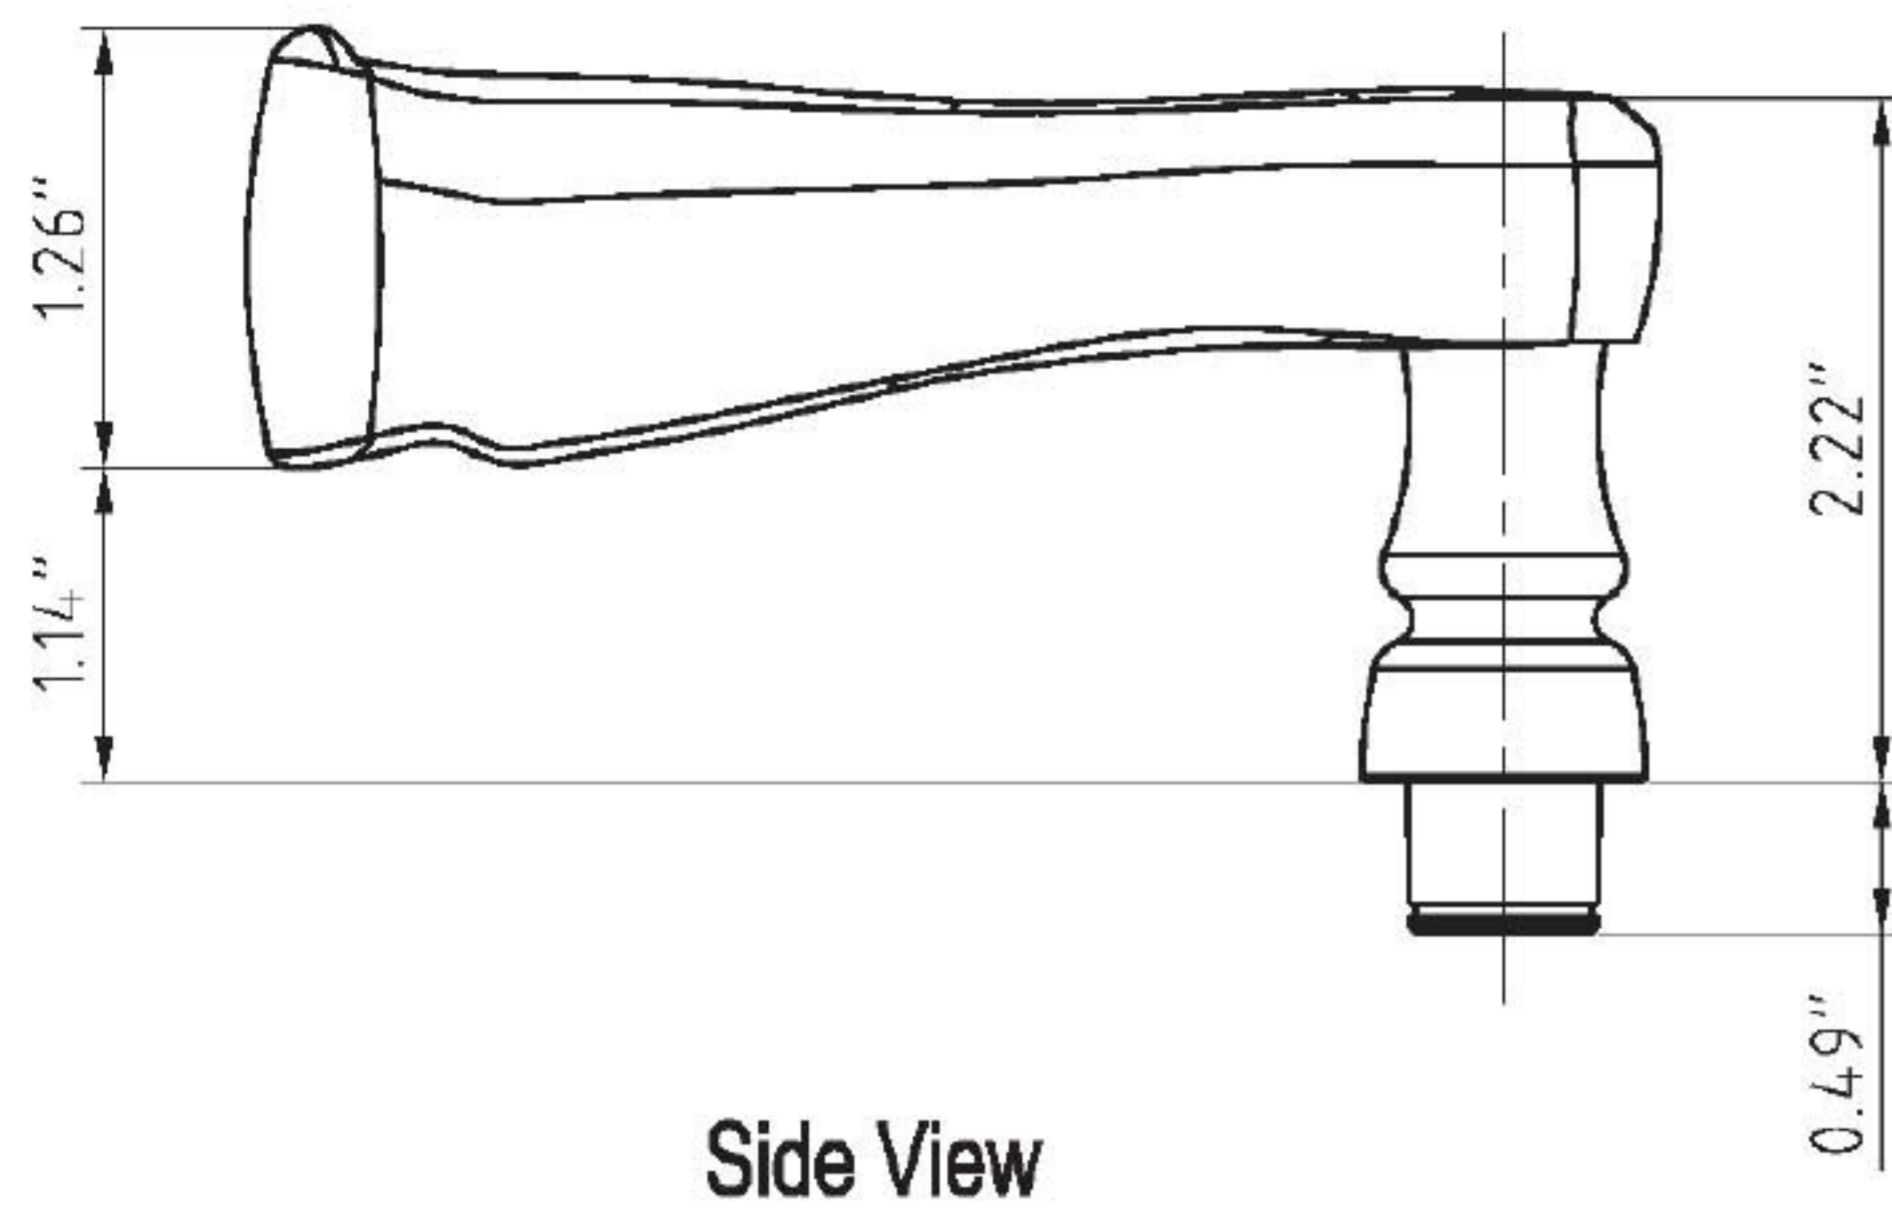

## Portofino Lever

- > Collection: Grandeur
- > Design code: PRT
- > Material: Solid Forged Brass
- > Functions: Left or right handing

Portofino Lever shown in Vintage Brass