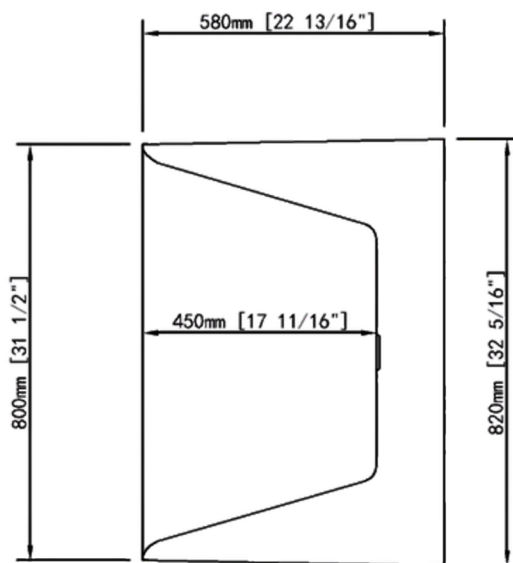

ALPHA

67" X 32" Oval Flute Free Standing Bathtub
GLOSSY WHITE

CONDRIIS

For bulk purchase or check out other models
please contact:

Info@condrisbath.com