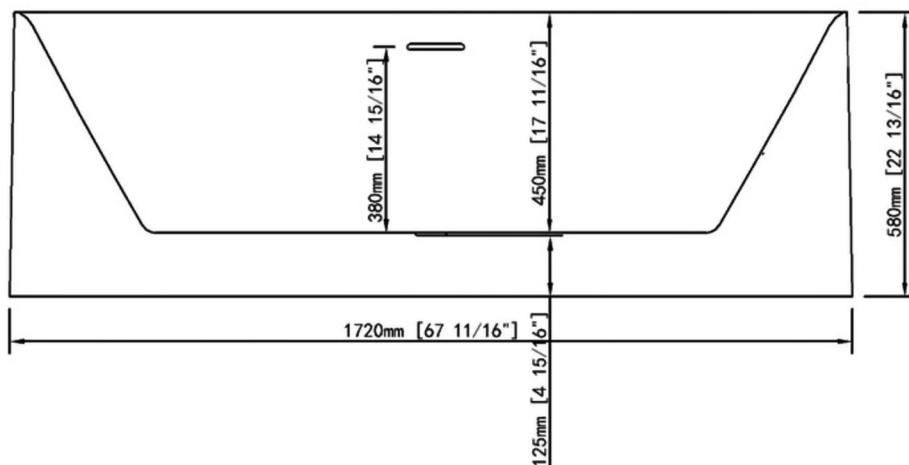

ALPHA

67" X 32" Oval Flute Free Standing Bathtub
GLOSSY WHITE

CONDRIIS

For bulk purchase or check out other models
please contact:

Info@condrisbath.com