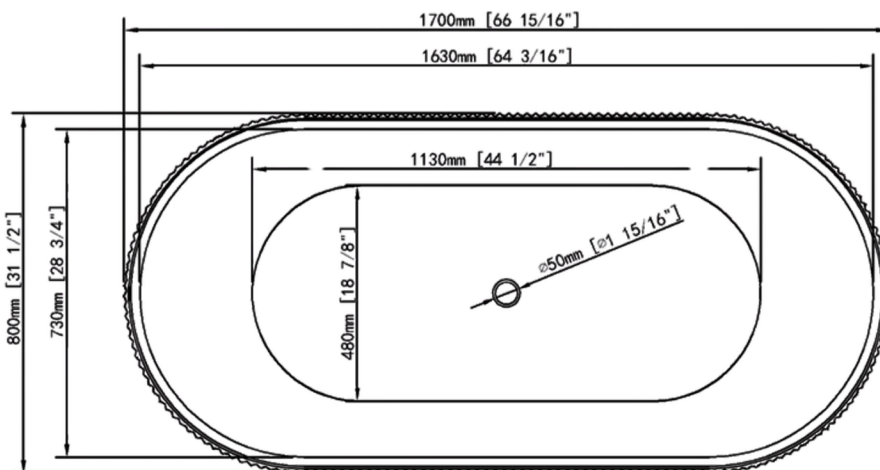

ALPHA

67" X 32" Oval Flute Free Standing Bathtub
GLOSSY WHITE

CONDRIIS

For bulk purchase or check out other models
please contact:

Info@condrisbath.com