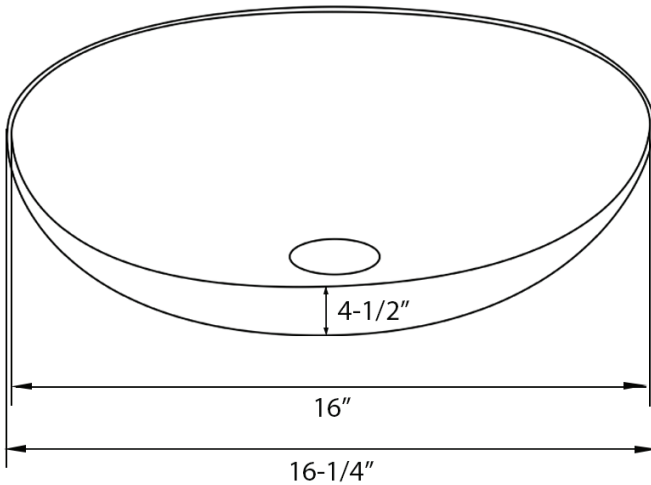

COLOR

Celestial Blue

NOMINAL DIMENSIONS

Exterior: 16¼" (wide) x 16¼" (front-to-back)

Interior Bowl: 16" (wide) x 16" (front-to-back)

Bowl Depth: 4"

Drain Hole Size: 1¾"

Installation Type:

Vessel

Drain Location:

Center

SOLD SEPARATELY

Popup Drain
[RVA5102WH/CH]

DIMENSIONS

SCAN TO REGISTER YOUR WARRANTY

or visit
www.ruvati.com/register