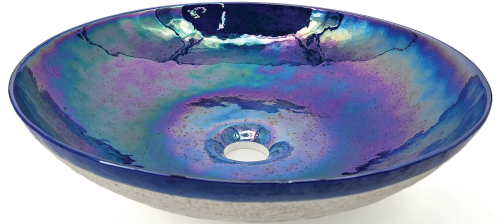

RVB3044

BATHROOM VESSEL SINK

MATERIAL

- **GLASS:**
Thick solid construction for extreme durability.

FEATURES

- **SMOOTH, GLAZED SURFACE:**
Non-porous and resistant to scratching, chipping, or crazing.
- **ROUND SHAPE:**
Ensures perfect water drainage and makes it easy to clean.

COLOR

Celestial Blue

NOMINAL DIMENSIONS

Exterior: 16¼" (wide) x 16¼" (front-to-back)

Interior Bowl: 16" (wide) x 16" (front-to-back)

Bowl Depth: 4"

Drain Hole Size: 1¾"

Installation Type: