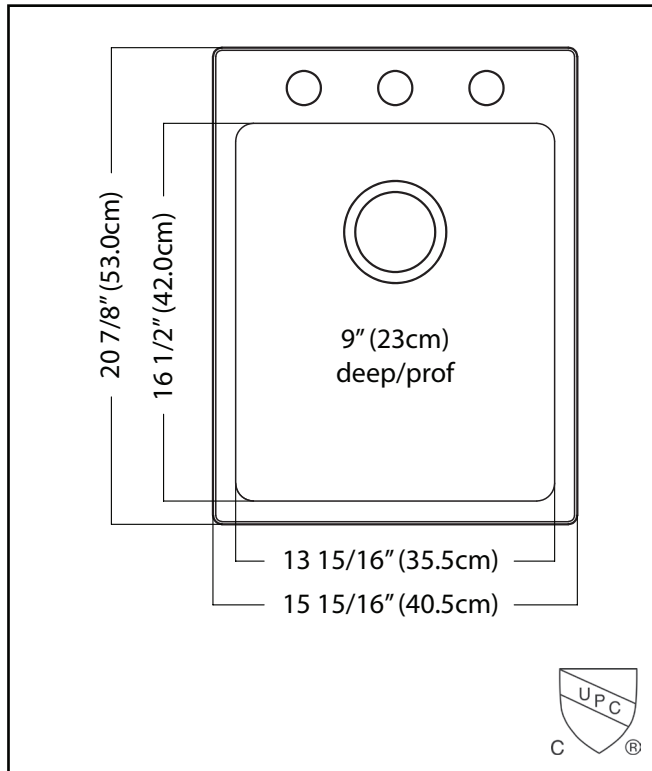

### SINGLE BOWL 18 GAUGE TOPMOUNT/DROP IN

MODEL: BSL2116-9-3N (3 FAUCET HOLES)

MODEL: BSL2116-9-1N (1 FAUCET HOLE)

- ✓ **Revolutionary Installation:** EZ Torque™ simplified fastener system allows you to drop and drill your sink into place, securely locking the sink to the countertop.
- ✓ **Quality Beyond Material:** Designed with 18 gauge quality stainless steel with exceptional resistance to staining and corrosion.
- ✓ **SureDrain:** Precisely engineered pitched bottom aims water directly to the drain, preventing the water from pooling at the bottom of the bowl.
- ✓ **Remarkably Quiet:** Sound dampening system goes to work to reduce the noise caused by a garbage disposal or running water.

## TECHNICAL FEATURES

OVERALL SINK SIZE (OD)	20 7/8" FB x 15 15/16" LR
BOWL SIZE (ID)	16 1/2" FB x 13 15/16" LR
BOWL DEPTH	9" DP
MINIMUM CABINET SIZE	18"
MATERIAL	18 Gauge
BOWL CORNER RADIUS	20 mm
STAINLESS STEEL FINISH	Satin
DRAIN HOLE LOCATION	Rear
INSTALLATION TYPE	Topmount/Drop In
SOUND COATING	Sound pads
WARRANTY	Limited Lifetime
COUNTRY OF ORIGIN	China