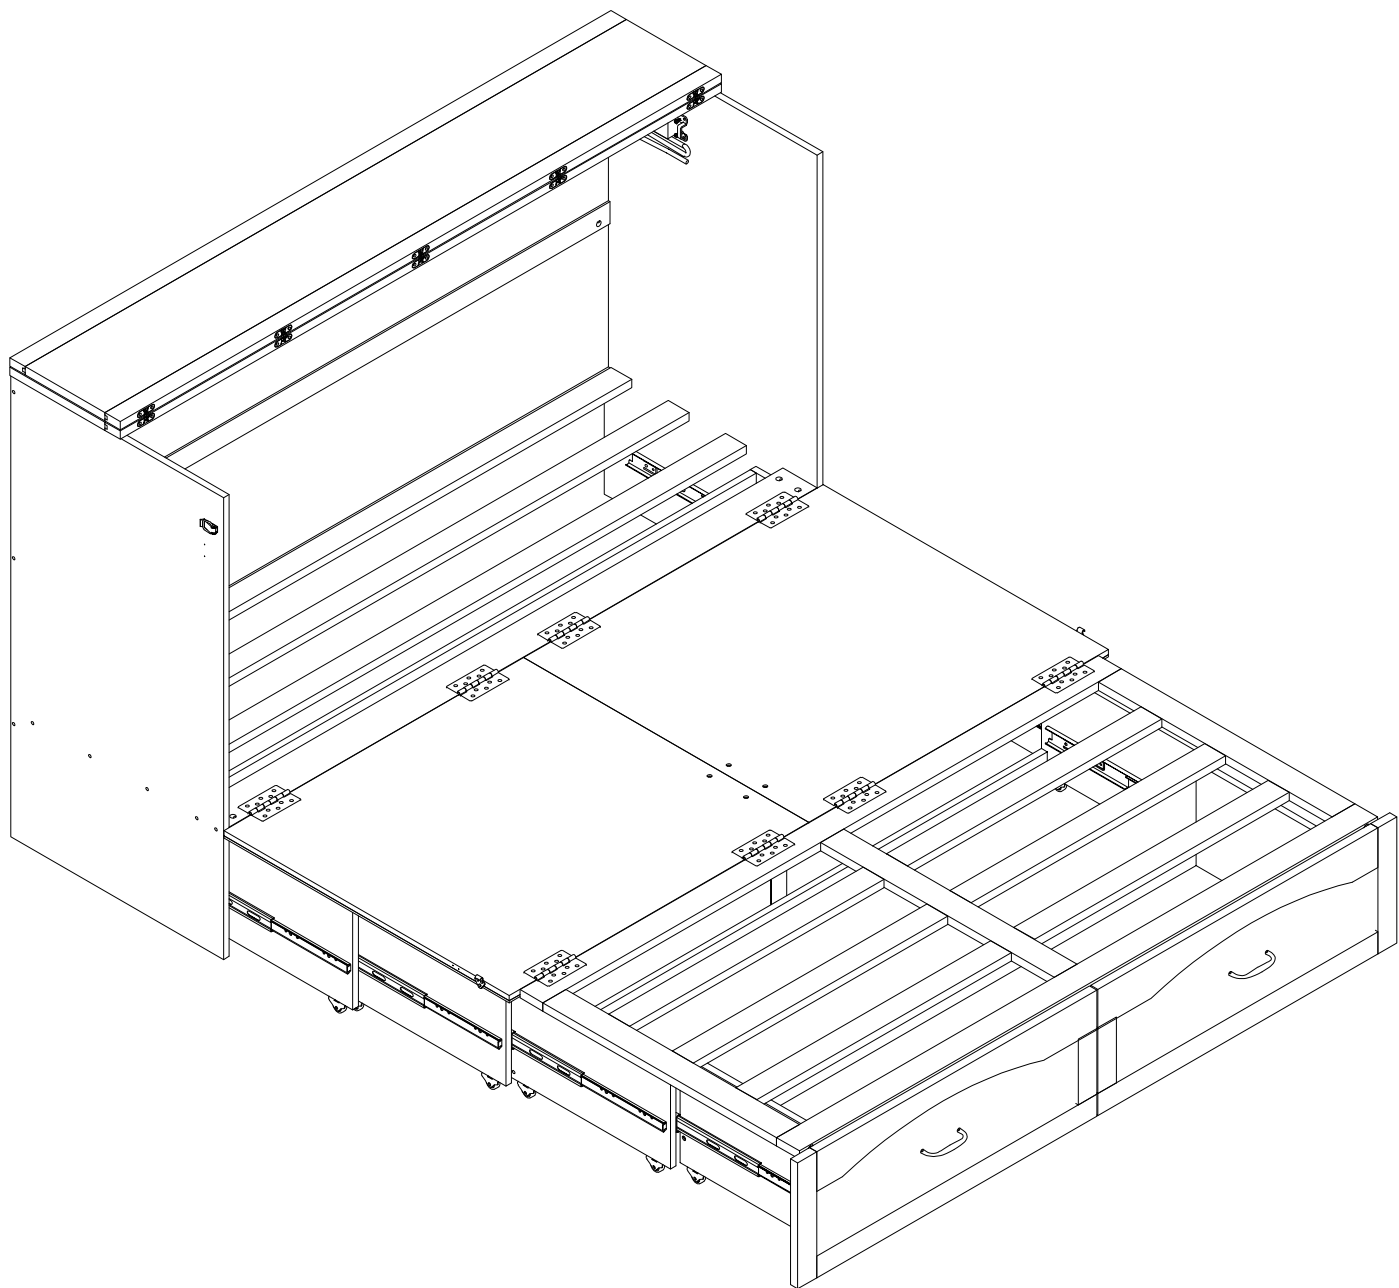

**ASSEMBLY INSTRUCTION**  
SKU CODE: (N708P322292-293)  
**INSTRUCTION DE MONTAGE**  
CODE SKU: (N708P322292-293)

Four people are required to  
assemble and move this model.

OPTION 1:

OPTION 2: