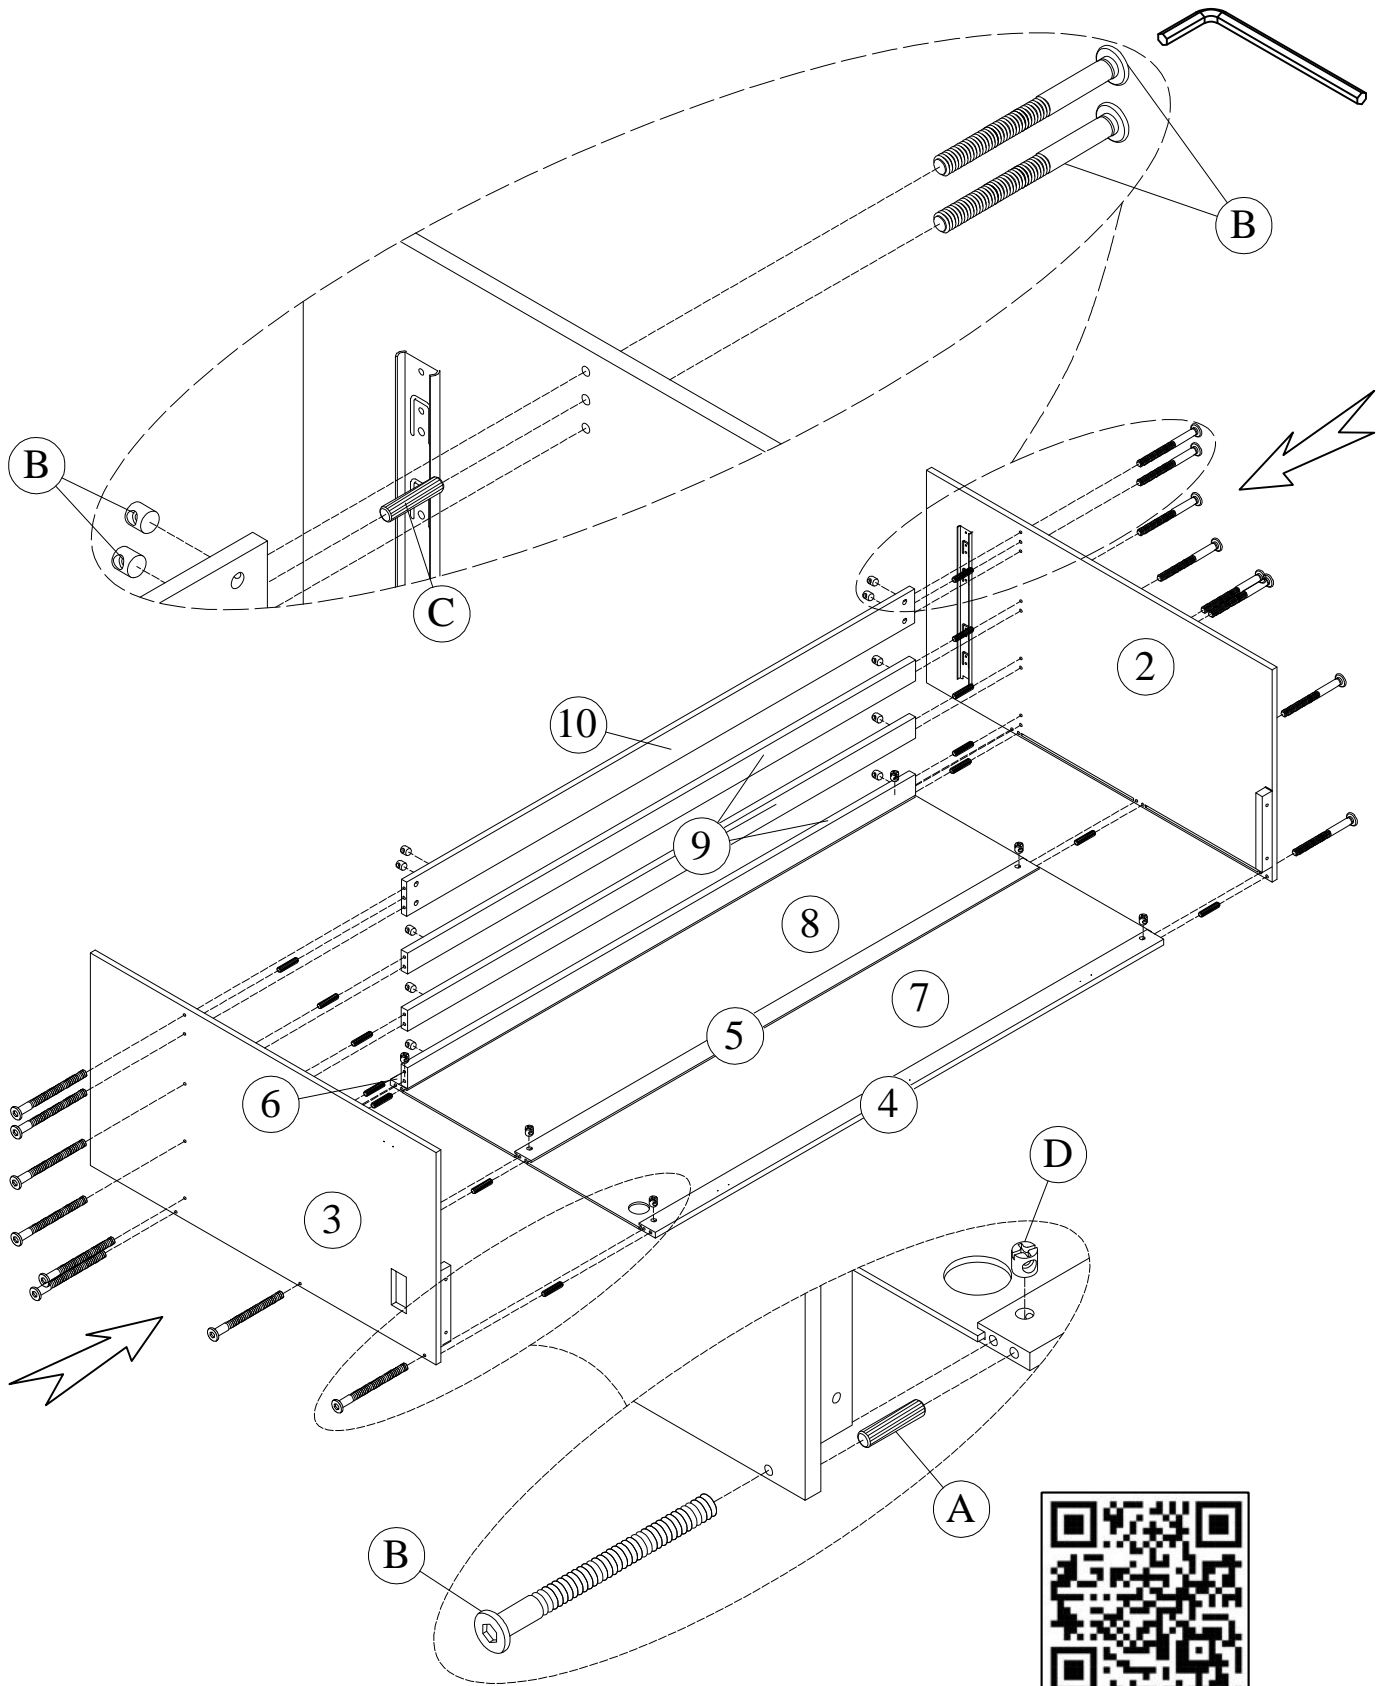

STEP-ÉTAPE-1

A	B	D
14pcs	16pcs	16pcs

Installation video