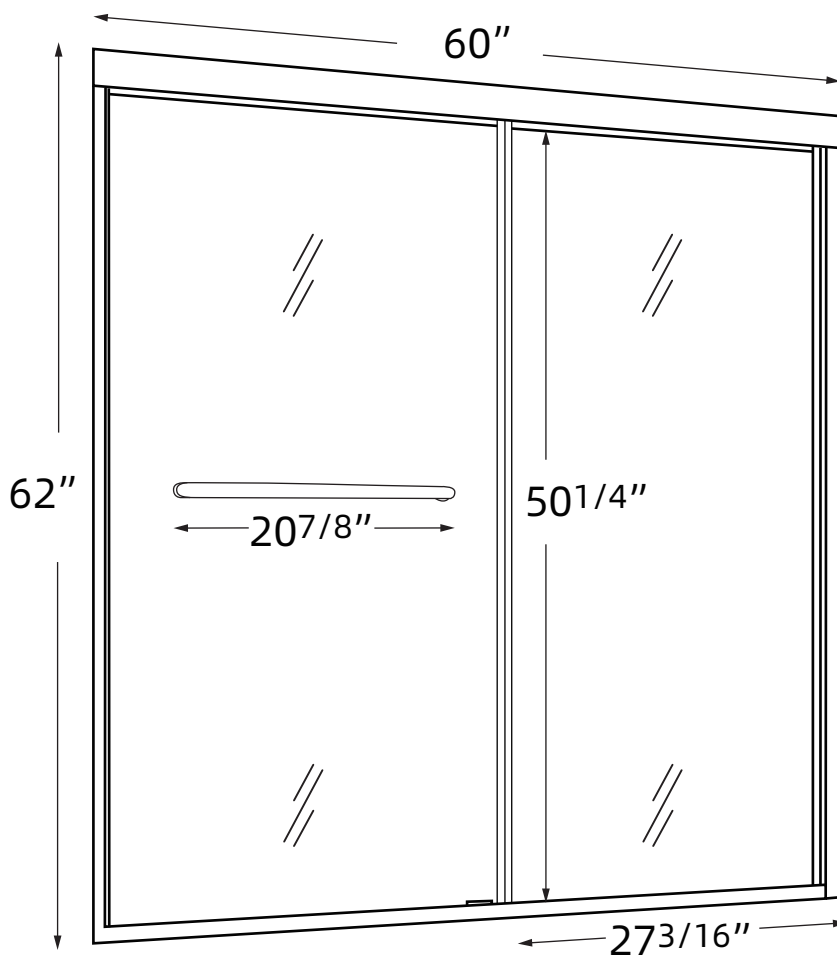

SIZE DETAILS

SHOWER DOOR

KINDLY ATTENTION: To ensure a perfect installation, please measure the actual shower door size for the opening and mark the enclosure accordingly. Do not prepare the opening until you have received the shower door. Because the shower door dimensions may vary by up to 1 1/4 inch due to the manufacturing process.