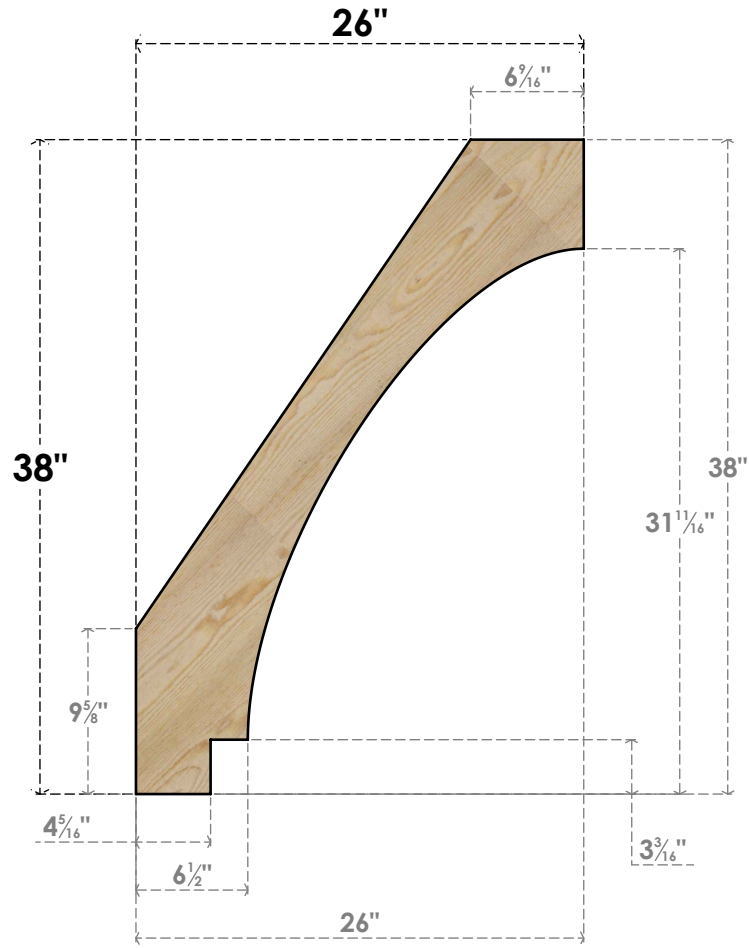

BRC04X26X38IMP00RDF

4"W X 26"D X 38"H IMPERIAL ROUGH SAWN BRACE, DOUGLAS FIR

SIDE

FRONT

EKENA MILLWORK
 2300 WEST MAIN ST.
 CLARKSVILLE, TX 75426
 TOLL FREE: 866-607-0453
 WWW.EKENAMILLWORK.COM

NOTES

1. INSTALLATION TO BE COMPLETED IN ACCORDANCE WITH MANUFACTURER'S SPECIFICATIONS.
2. DRAWING MAY NOT BE TO SCALE
3. THIS DRAWING IS INTENDED FOR DESIGN AND PLANNING PURPOSES ONLY.
4. ALL INFORMATION CONTAINED HEREIN WAS CURRENT AT THE TIME OF DEVELOPMENT BUT MUST BE REVIEWED AND APPROVED BY THE PRODUCT MANUFACTURER TO BE CONSIDERED ACCURATE.
5. PRODUCTS ARE NOT KILN DRIED. THIS ITEM IS UNIQUE AND WILL CONTAIN THE NATURAL VARIATIONS THAT THE WOOD SPECIES OFFERS. THIS MAY RESULT IN VARIATIONS UP TO 1/4"