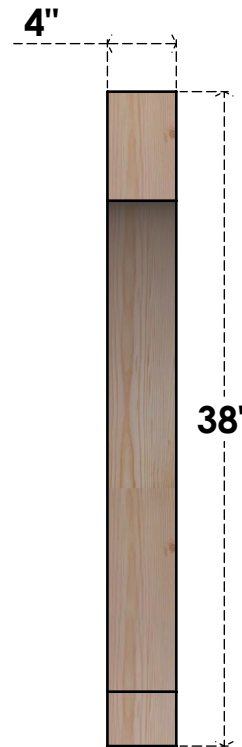

BRC04X26X38IMP00RDF

4"W X 26"D X 38"H IMPERIAL ROUGH SAWN BRACE, DOUGLAS FIR

SIDE

FRONT

EKENA MILLWORK
 2300 WEST MAIN ST.
 CLARKSVILLE, TX 75426
 TOLL FREE: 866-607-0453
 WWW.EKENAMILLWORK.COM

NOTES

1. INSTALLATION TO BE COMPLETED IN ACCORDANCE WITH MANUFACTURER'S SPECIFICATIONS.
2. DRAWING MAY NOT BE TO SCALE
3. THIS DRAWING IS INTENDED FOR DESIGN AND PLANNING PURPOSES ONLY.
4. ALL INFORMATION CONTAINED HEREIN WAS CURRENT AT THE TIME OF DEVELOPMENT BUT MUST BE REVIEWED AND APPROVED BY THE PRODUCT MANUFACTURER TO BE CONSIDERED ACCURATE.
5. PRODUCTS ARE NOT KILN DRIED. THIS ITEM IS UNIQUE AND WILL CONTAIN THE NATURAL VARIATIONS THAT THE WOOD SPECIES OFFERS. THIS MAY RESULT IN VARIATIONS UP TO 1/4"