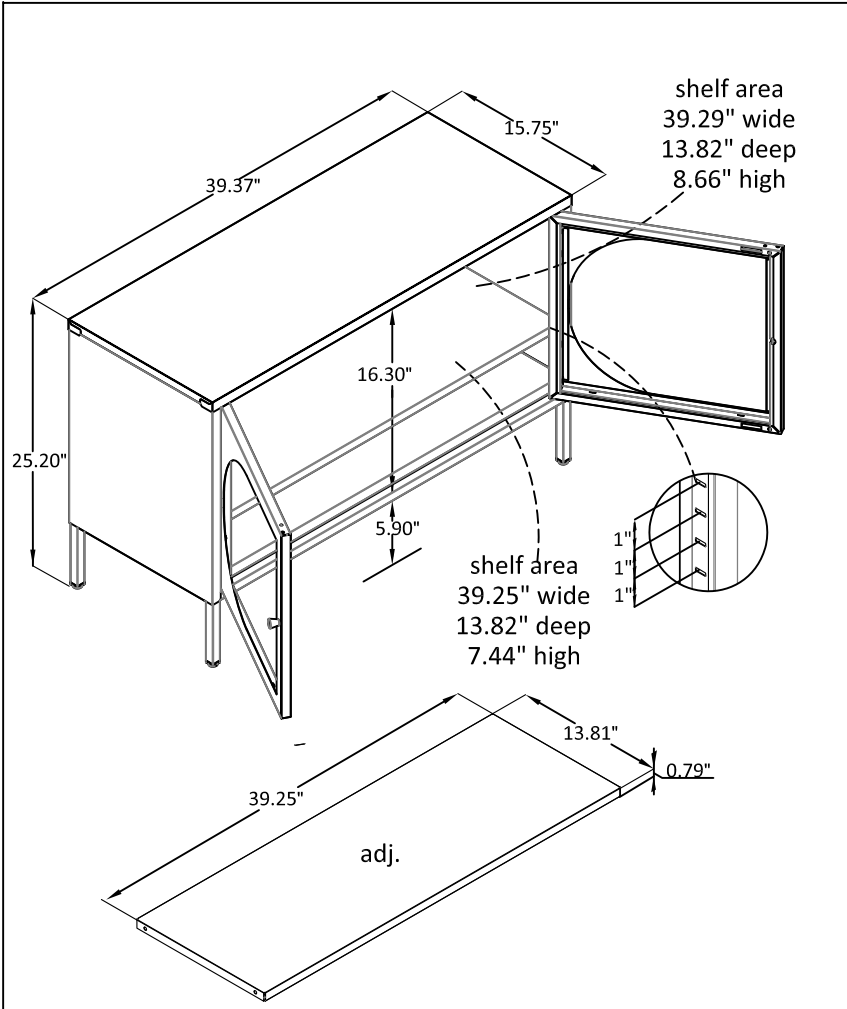

Wide 2 Door Accent Cabinet

5450XXXCOM

Wood Breakdown:
Total Storage: 5.07 cubic feet

Overall Product Size:
39.37"W x 15.75"D x 25.20"H
100cm W x 40cm D x 64cm H

Maximum Weight Capacities
Unit Weight: 43.56 lbs (19.80kg)