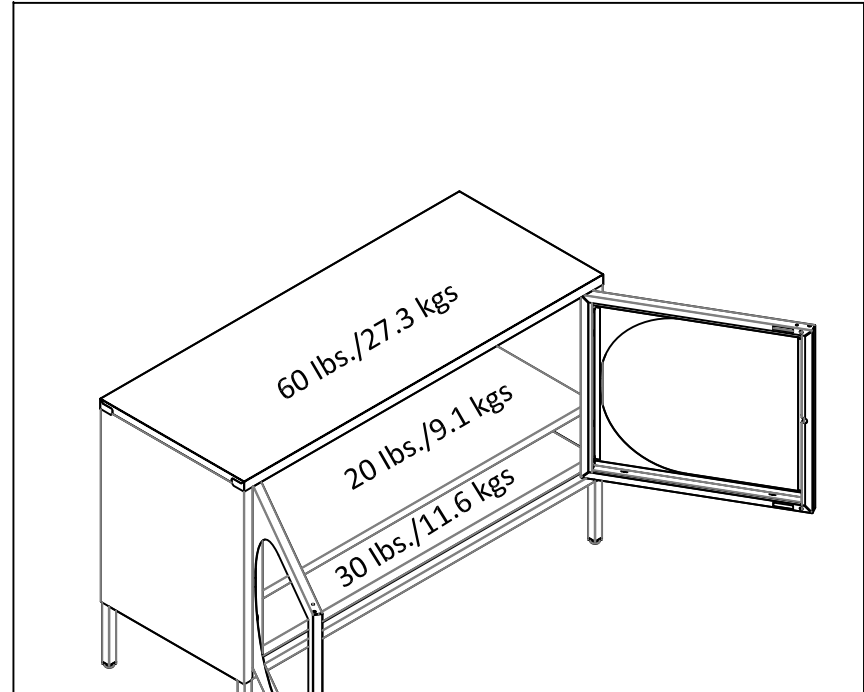

Wide 2 Door Accent Cabinet

5450XXXCOM

Wood Breakdown:
Total Storage: 5.07 cubic feet

Overall Product Size:
39.37"W x 15.75"D x 25.20"H
100cm W x 40cm D x 64cm H

Maximum Weight Capacities
Unit Weight: 43.56 lbs (19.80kg)