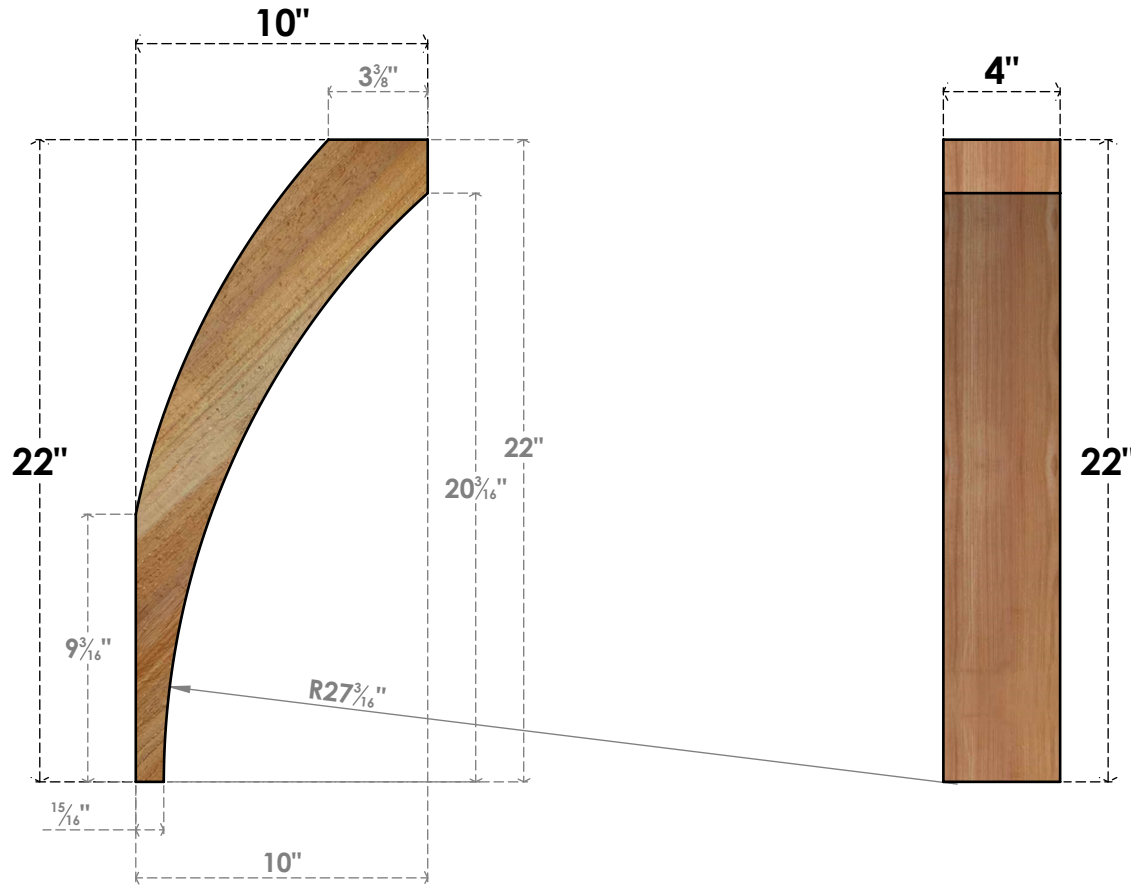

BRC04X10X22THR00RWR

4"W X 10"D X 22"H THORTON ROUGH SAWN BRACE, WESTERN RED CEDAR

SIDE

FRONT

EKENA
 MILLWORK
 EKENA MILLWORK
 2300 WEST MAIN ST.
 CLARKSVILLE, TX 75426
 TOLL FREE: 866-607-0453
 WWW.EKENAMILLWORK.COM