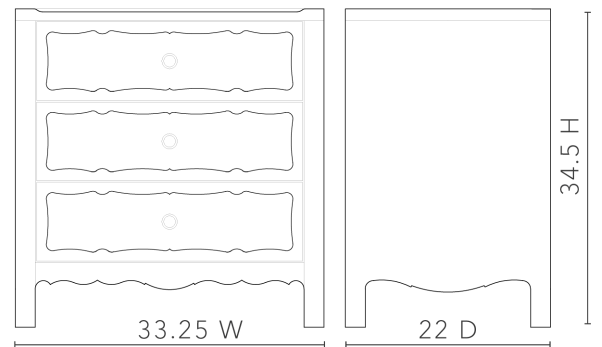

Sara 3-Drawer End Table, Foggy Horizon

---

**SAR-130-8810-884**

- 33.25W x 22D x 34.5H
- Clear Lacquered Painted and Glazed Open Pore Acacia Wood and Veneers
- Antique Brass Finished Cast Metal
- Finished Back, Soft Close Undermount Glides