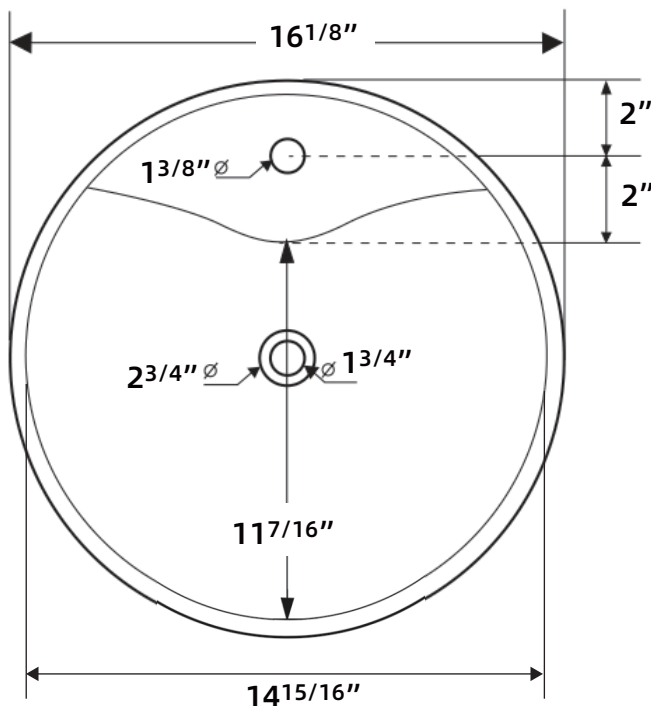

Installation:

- Wall-mounted/Countertop

Colors

- White

SIDE VIEW

TOP VIEW