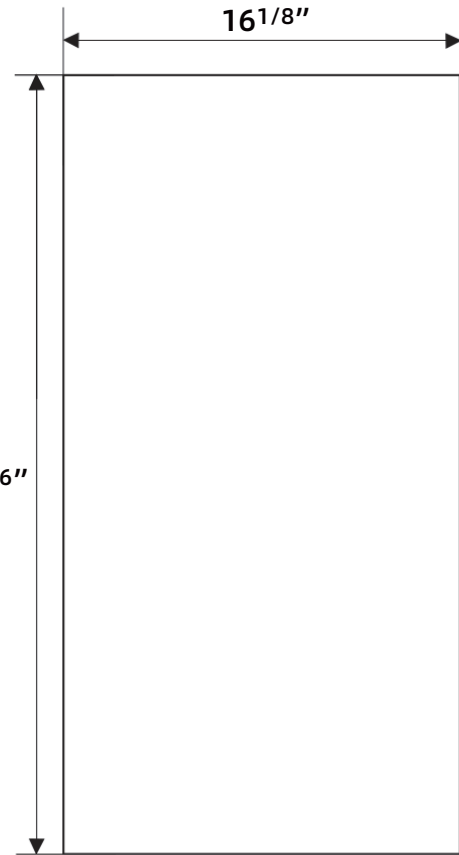

626-679-3588
service@getprohome.com
www.getprohome.com
162 Atlantic St, Pomona, CA 91768

PRODUCT
INSTRUCTION
VIDEO

SIZE DETAILS

One-Piece Pedestal Sink

- Sleek, seamless design
- Glazed ceramic
- Integrated overflow
- Standard 1 3/4" drain hole

Installation:

- Wall-mounted/Countertop

Colors

- White

SIDE VIEW

TOP VIEW