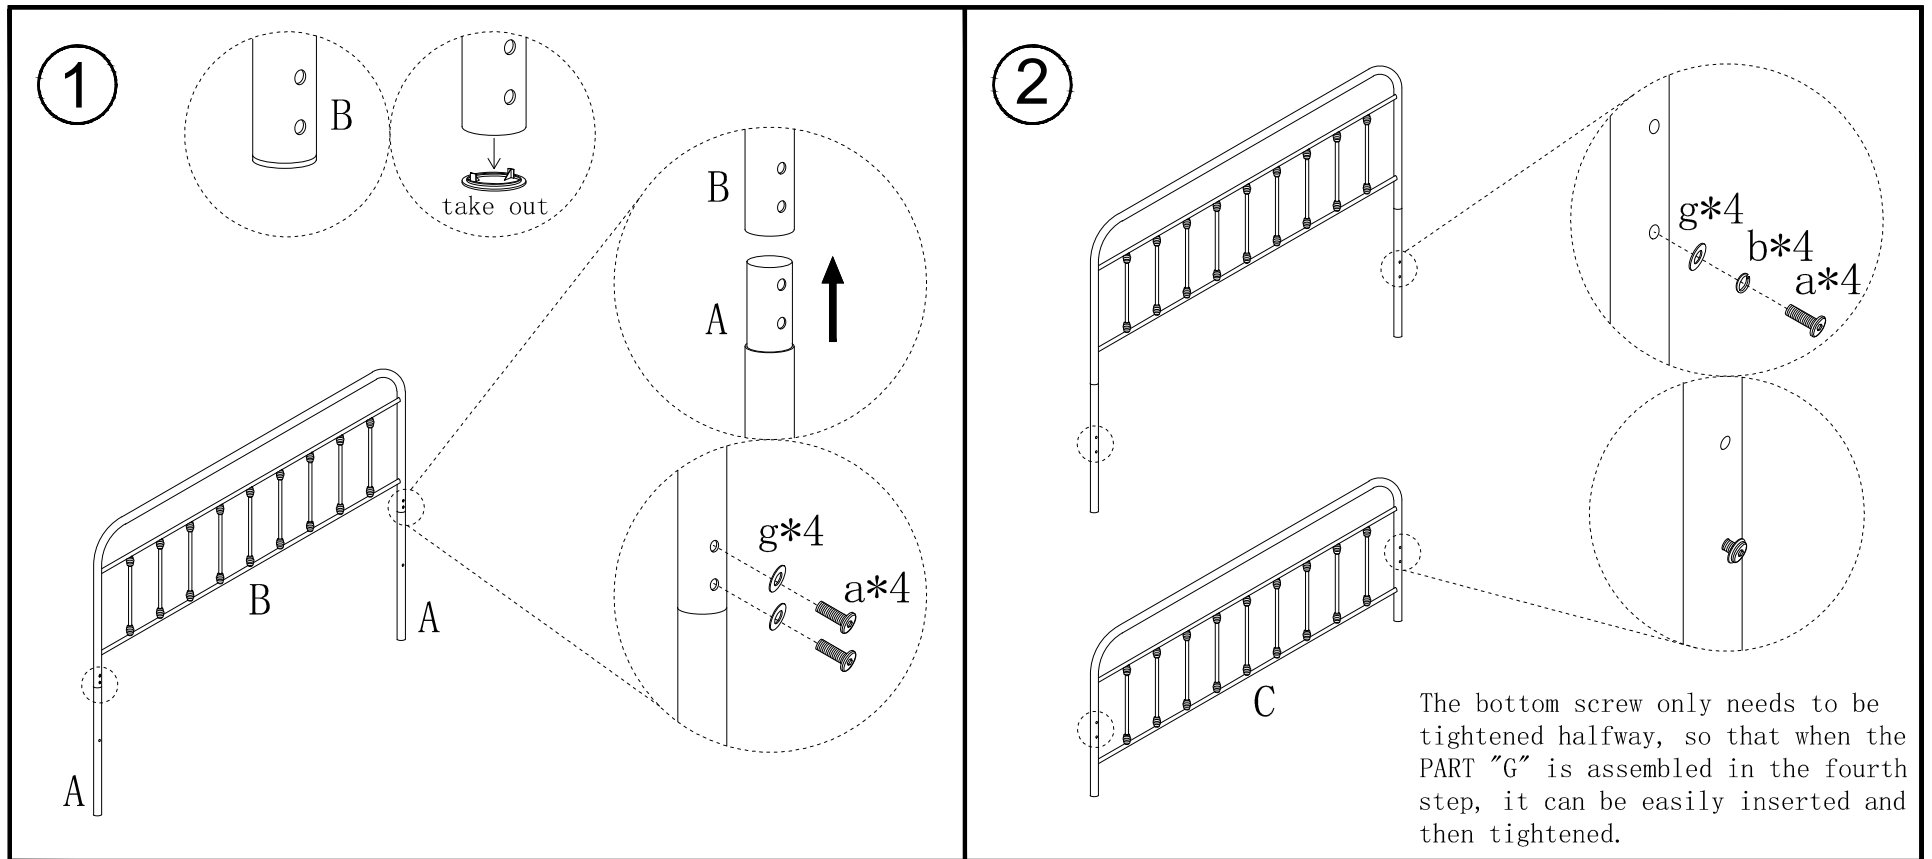

ASSEMBLY INSTRUCTION

NOTES:

- The item is only intended to be used indoors. The product must be assembled and used in accordance with the provisions of the manual.
- It is recommended that assembly is undertaken by about 2 adults. Please read assembly instructions before assembly and strictly adhere to each step outlined. Estimated assembly time is 30 minutes.

WARNING:

- **WARNING FOR YOUNG CHILDREN** - This product contains small components, please ensure that they are kept away from small children while assembling.

1

PARTS LIST

A	B	C	D	E	F				
									
2pcs	1pc	1pc	1pc	2pcs	8pcs				
G	H	I	a	b	c	d	e	f	g
									
2pcs	1pc	2pcs	M6*15 8pcs	13pcs	M6*40 8pcs	M6*60 9pcs	M4 1pc	4pcs	21pcs

2

NOTE: PLEASE DO NOT TIGHTEN THE BOLTS UNTIL ALL FIXED

3

3

BEWARE OF CLAMP HAND

4

Before assembling the mattress tube, please check whether the plastic clip is fastened on the bed beam, as shown in the picture, please fasten it by hand.