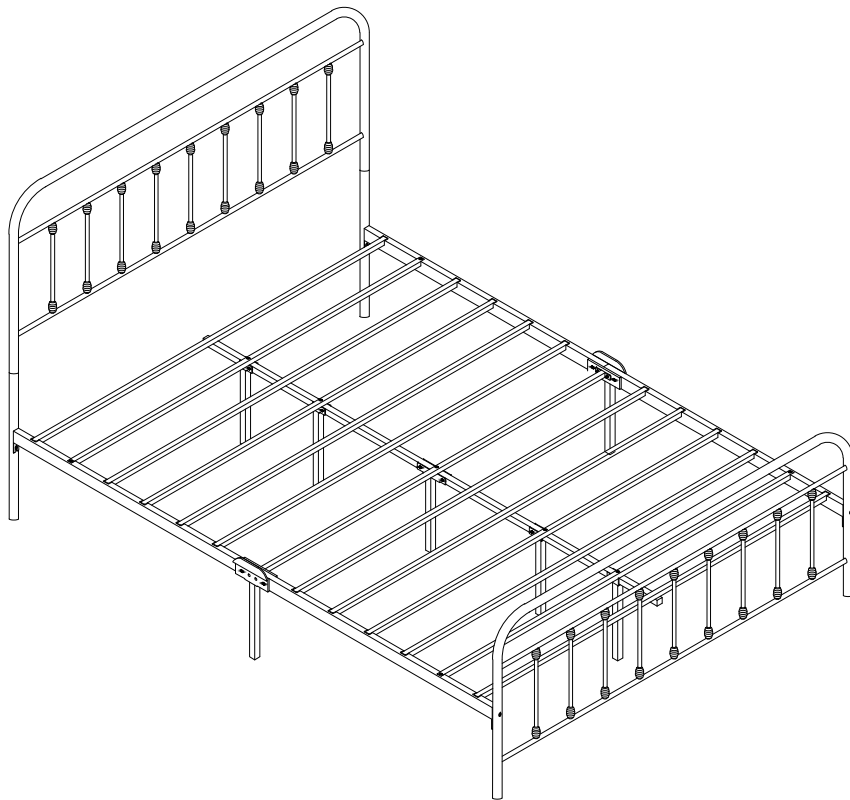

ASSEMBLY INSTRUCTION

NOTES:

- The item is only intended to be used indoors. The product must be assembled and used in accordance with the provisions of the manual.
- It is recommended that assembly is undertaken by about 2 adults. Please read assembly instructions before assembly and strictly adhere to each step outlined. Estimated assembly time is 30 minutes.

WARNING:

- **WARNING FOR YOUNG CHILDREN** - This product contains small components, please ensure that they are kept away from small children while assembling.

1

PARTS LIST

A	B	C	D	E	F				
									
2pcs	1pc	1pc	1pc	2pcs	8pcs				
G	H	I	a	b	c	d	e	f	g
									
2pcs	1pc	2pcs	M6*15 8pcs	13pcs	M6*40 8pcs	M6*60 9pcs	M4 1pc	4pcs	21pcs

2

NOTE: PLEASE DO NOT TIGHTEN THE BOLTS UNTIL ALL FIXED

3

3

BEWARE OF CLAMP HAND

4

Before assembling the mattress tube, please check whether the plastic clip is fastened on the bed beam, as shown in the picture, please fasten it by hand.