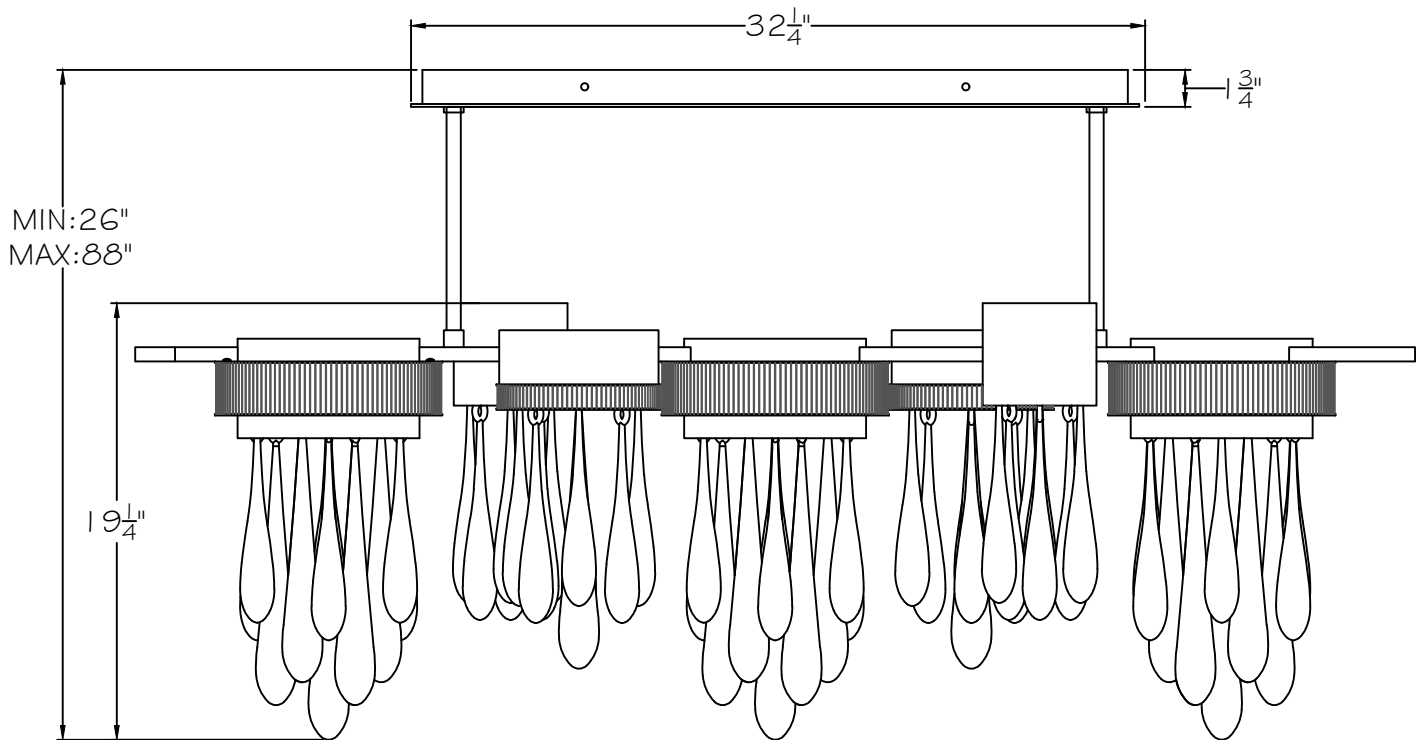

CUSTOMER REFERENCE DRAWING

STYLE CONFIGURATIONS:

-6 (SOFT BRONZE/GOLD GLASS COMBO)

-7 (SOFT SILVER/SILVER GLASS COMBO)

-8 (COPPER /COPPER GLASS COMBO)

This drawing, specifications and the product depicted are the exclusive property of Fine Art Handcrafted Lighting®. In compliance with US copyright and patent requirements, notice is hereby given that this document and the product depicted shall not be copied, altered or used in any manner without the expressed written consent of Fine Art Handcrafted Lighting®.

www.finearthl.com Tel: (305) 821-3850  
FINE ART LAMPS®

STYLE NUMBER:

100138

DATE:

9/3/25