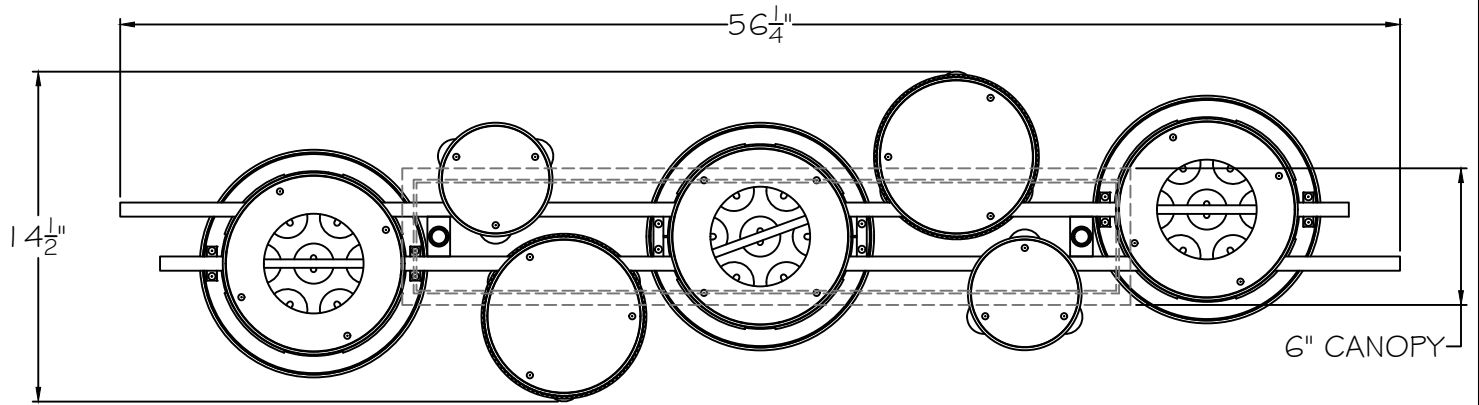

CUSTOMER REFERENCE DRAWING

STYLE CONFIGURATIONS:

-6 (SOFT BRONZE/GOLD GLASS COMBO)

-7 (SOFT SILVER/SILVER GLASS COMBO)

-8 (COPPER /COPPER GLASS COMBO)

This drawing, specifications and the product depicted are the exclusive property of Fine Art Handcrafted Lighting®. In compliance with US copyright and patent requirements, notice is hereby given that this document and the product depicted shall not be copied, altered or used in any manner without the expressed written consent of Fine Art Handcrafted Lighting®.