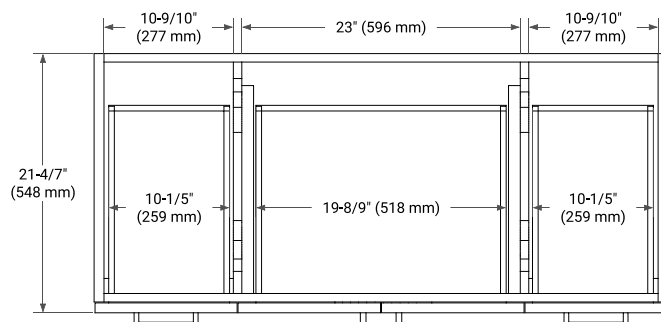

48" SINGLE SINK BASE CABINET

BASE CABINET DIMENSIONS

48" W x 21.6" D x 34.5" H

FEATURES

- Solid wood frame & plywood panels
- Dovetail drawers and joints
- Soft closing doors & drawers

HARDWARE FINISHES*

Brushed Nickel Satin Brass Matte Black Polished Chrome

49" SINGLE OVAL SINK COUNTERTOP WITH 1.5 IN. THICKNESS

OVERALL DIMENSIONS

49" W x 22" D x 1.5" H

COUNTERTOP OPTIONS

Carrara Marble

White Quartz

FEATURES

- Solid countertop with mitered edges & seams
- Undermount white oval sink
- Pre-drilled for 8" widespread faucet

INCLUDED

- Countertop
- Matching Backsplash
- Oval Sink

COUNTERTOP PLAN VIEW

EDGE SIDE VIEW

THREE DIMENSIONAL COUNTERTOP VIEW