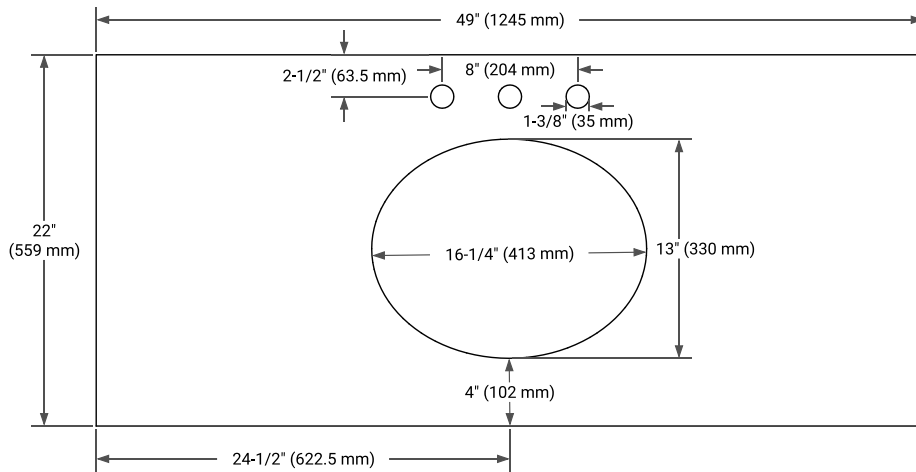

48" SINGLE SINK BASE CABINET

BASE CABINET DIMENSIONS

48" W x 21.6" D x 34.5" H

FEATURES

- Solid wood frame & plywood panels
- Dovetail drawers and joints
- Soft closing doors & drawers

HARDWARE FINISHES*

Brushed Nickel Satin Brass Matte Black Polished Chrome

49" SINGLE OVAL SINK COUNTERTOP WITH 1.5 IN. THICKNESS

OVERALL DIMENSIONS

49" W x 22" D x 1.5" H

COUNTERTOP OPTIONS

Carrara Marble

White Quartz

FEATURES

- Solid countertop with mitered edges & seams
- Undermount white oval sink
- Pre-drilled for 8" widespread faucet

INCLUDED

- Countertop
- Matching Backsplash
- Oval Sink

COUNTERTOP PLAN VIEW

EDGE SIDE VIEW

THREE DIMENSIONAL COUNTERTOP VIEW