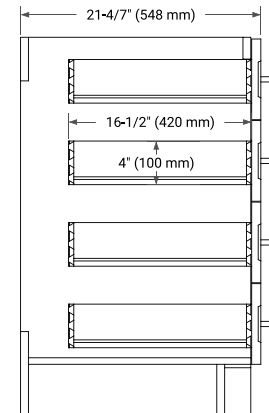

48" SINGLE SINK BASE CABINET

BASE CABINET DIMENSIONS

48" W x 21.6" D x 34.5" H

FEATURES

- Solid wood frame & plywood panels
- Dovetail drawers and joints
- Soft closing doors & drawers

HARDWARE FINISHES*

Brushed Nickel Satin Brass Matte Black Polished Chrome

49" SINGLE OVAL SINK COUNTERTOP WITH 1.5 IN. THICKNESS

OVERALL DIMENSIONS

49" W x 22" D x 1.5" H

COUNTERTOP OPTIONS

Carrara Marble

White Quartz

FEATURES

- Solid countertop with mitered edges & seams
- Undermount white oval sink
- Pre-drilled for 8" widespread faucet

INCLUDED

- Countertop
- Matching Backsplash
- Oval Sink

COUNTERTOP PLAN VIEW

EDGE SIDE VIEW

THREE DIMENSIONAL COUNTERTOP VIEW