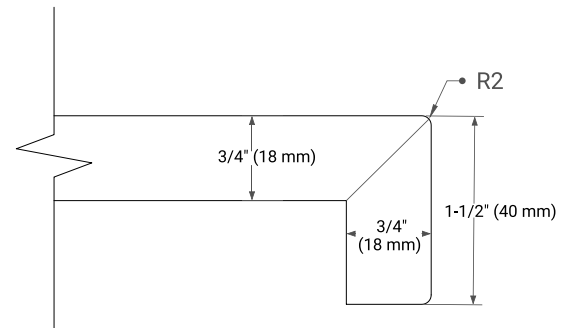

49" SINGLE OVAL SINK COUNTERTOP WITH 1.5 IN. THICKNESS

OVERALL DIMENSIONS

49" W x 22" D x 1.5" H

COUNTERTOP OPTIONS

Carrara Marble

White Quartz

FEATURES

- Solid countertop with mitered edges & seams
- Undermount white oval sink
- Pre-drilled for 8" widespread faucet

INCLUDED

- Countertop
- Matching Backsplash
- Oval Sink

COUNTERTOP PLAN VIEW

EDGE SIDE VIEW

THREE DIMENSIONAL COUNTERTOP VIEW