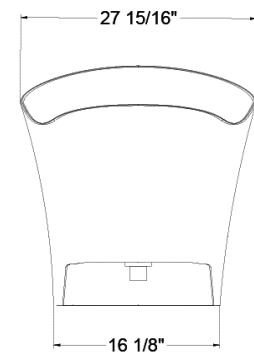

# SIZE DETAILS

# SIZE DETAILS

PRODUCT  
INSTRUCTION  
VIDEO

## MODEL No. GP968-62MW

(Front View)

(Side View)

(Bottom view)

(Top View)