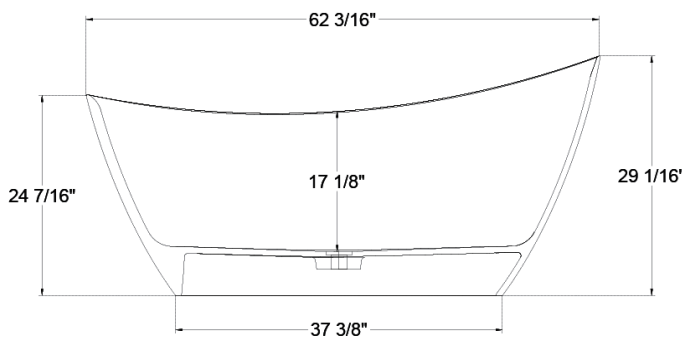

# SIZE DETAILS

# SIZE DETAILS

PRODUCT  
INSTRUCTION  
VIDEO

## MODEL No. GP968-62MW

(Front View)

(Side View)

(Bottom view)

(Top View)