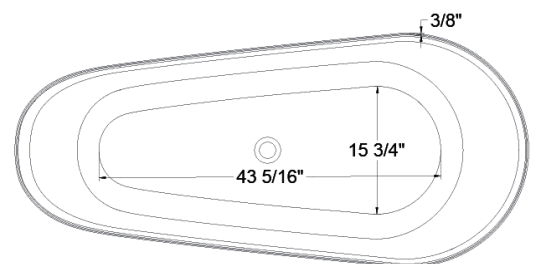

# SIZE DETAILS

# SIZE DETAILS

PRODUCT  
INSTRUCTION  
VIDEO

## MODEL No. GP968-62MW

(Front View)

(Side View)

(Bottom view)

(Top View)