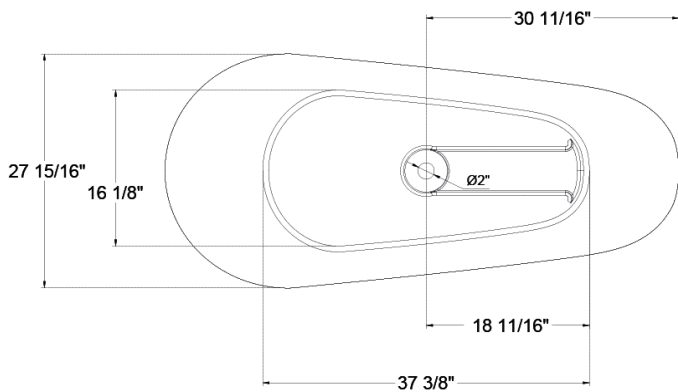

# SIZE DETAILS

# SIZE DETAILS

PRODUCT  
INSTRUCTION  
VIDEO

## MODEL No. GP968-62MW

(Front View)

(Side View)

(Bottom view)

(Top View)