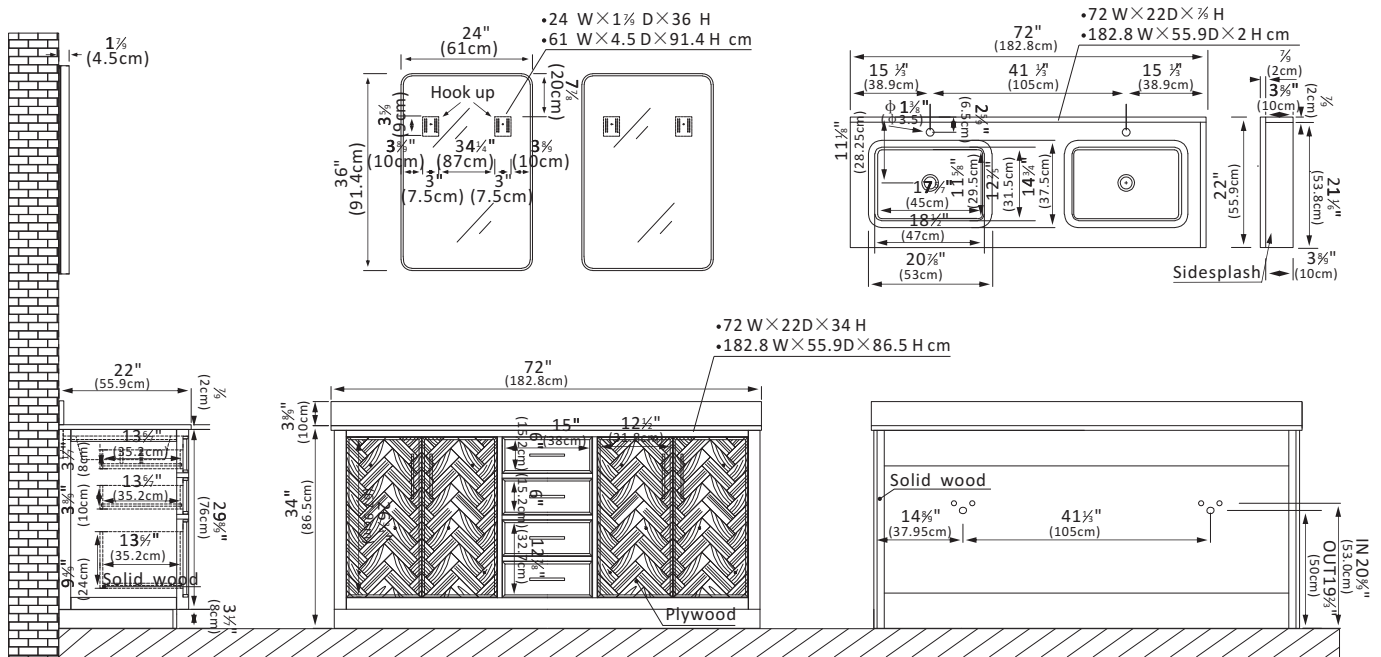

# Specifications

## Features

- **Durable Materials:** Crafted from natural, imported solid wood for superior durability and long-lasting beauty.
- **Stunning Finish:** Available in an Aged Dark Brown Oak or Oak Natural Brown finish to complement your décor, using environmentally friendly, water-based paint products.
- **Ample Storage Space:** Four soft-closing doors with fixed shelves and three sturdy, soft-closing dovetail drawers offer plenty of space for all your toiletries. Built-in partitions in the drawer allow you to keep items neatly organized.
- **High-Quality Hardware:** Sturdy Brushed Gold handles offer a cool touch of style and contrast against the textured wood.
- **Modern Top:** The 0.8"-thick, silk white quartz stone top with 4"H backsplash and sidesplash lends a fresh and contemporary look, with a high-gloss, anti-fouling coating that makes it scratch-resistant, wear-resistant, and easy to clean.
- **Nano-Coated Basin:** The ceramic undermount sink with overflow has a bright white Nano anti-fouling coating, and blends seamlessly with the stone vanity top.
- **Practical Functionality:** Built-in UL-listed power and USB outlets offer a practical way to power beauty and grooming appliances. Includes a convenient hair dryer organizer that keeps your favorite tool within easy reach.
- **Faucet Type:** Countertop has a pre-drilled, standard 1-3/8" faucet hole.
- **Accessories:** Does not include mirror (Mirror sold separately), faucet, drain assembly, P-trap, or storage cabinet. Comes fully assembled and ready to install in your bathroom.
- **No Assembly Required:** Freestanding bathroom vanity (without back panel) comes fully assembled for your convenience and ready to install. Designed for easy, no-hassle plumbing and faucet installation.
- **Full Warranty:** 1-Year Manufacturer Warranty—purchase with 100% peace of mind.
- **Country of Origin:** Vietnam