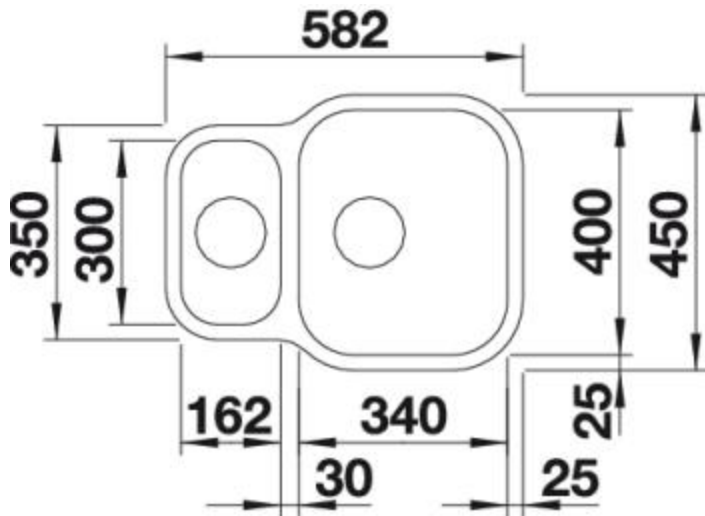

## Details

---

Top View

Side View Front View

## Scope of supply

---

with 3 1/2" waste kits and overflow

## Design tips

---

Cabinet Width: 60 cm

Bowl depth: 180 mm / 130 mm

Cut out information supplied with bowls.

Cut out CNC files also available on [www.blanco.co.uk](http://www.blanco.co.uk) for download.

Universal handing