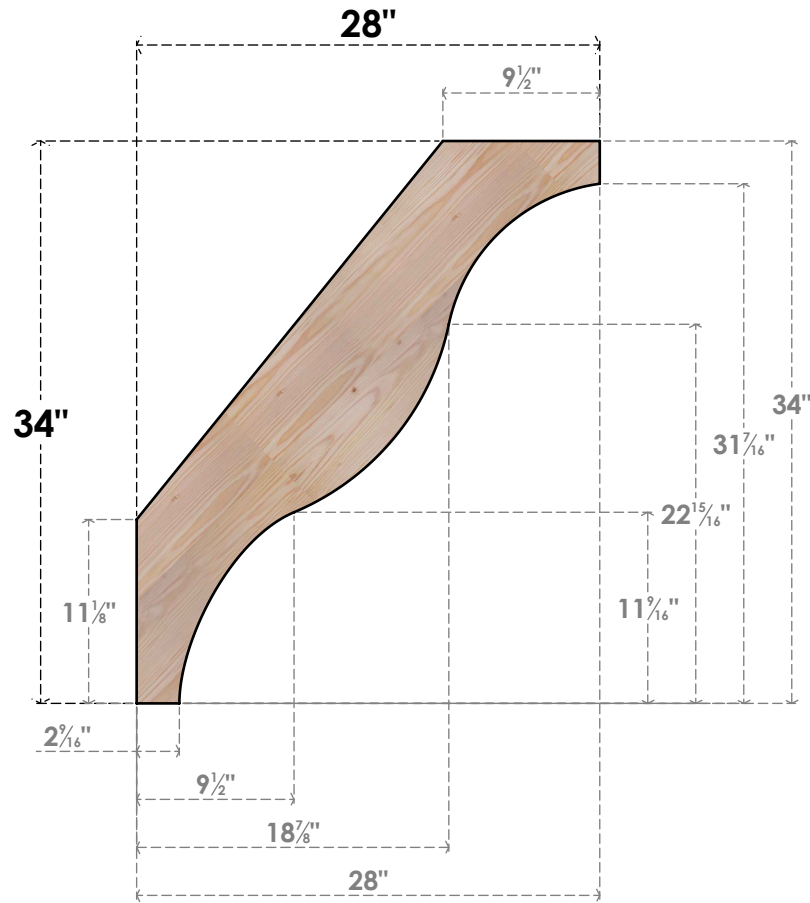

BRC06X28X34FST00SDF

5 1/2"W X 28"D X 34"H FUNSTON SMOOTH BRACE, DOUGLAS FIR

SIDE

FRONT

EKENA MILLWORK
 2300 WEST MAIN ST.
 CLARKSVILLE, TX 75426
 TOLL FREE: 866-607-0453
 WWW.EKENAMILLWORK.COM

NOTES

1. INSTALLATION TO BE COMPLETED IN ACCORDANCE WITH MANUFACTURER'S SPECIFICATIONS.
2. DRAWING MAY NOT BE TO SCALE
3. THIS DRAWING IS INTENDED FOR DESIGN AND PLANNING PURPOSES ONLY.
4. ALL INFORMATION CONTAINED HEREIN WAS CURRENT AT THE TIME OF DEVELOPMENT BUT MUST BE REVIEWED AND APPROVED BY THE PRODUCT MANUFACTURER TO BE CONSIDERED ACCURATE.
5. PRODUCTS ARE NOT KILN DRIED. THIS ITEM IS UNIQUE AND WILL CONTAIN THE NATURAL VARIATIONS THAT THE WOOD SPECIES OFFERS. THIS MAY RESULT IN VARIATIONS UP TO 1/4"