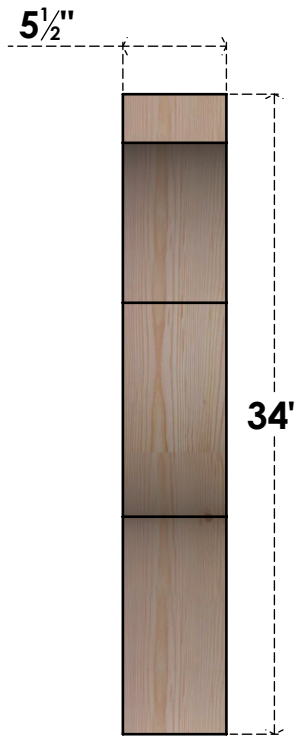

BRC06X28X34FST00SDF

5 1/2"W X 28"D X 34"H FUNSTON SMOOTH BRACE, DOUGLAS FIR

SIDE

FRONT

EKENA MILLWORK
 2300 WEST MAIN ST.
 CLARKSVILLE, TX 75426
 TOLL FREE: 866-607-0453
 WWW.EKENAMILLWORK.COM

NOTES

1. INSTALLATION TO BE COMPLETED IN ACCORDANCE WITH MANUFACTURER'S SPECIFICATIONS.
2. DRAWING MAY NOT BE TO SCALE
3. THIS DRAWING IS INTENDED FOR DESIGN AND PLANNING PURPOSES ONLY.
4. ALL INFORMATION CONTAINED HEREIN WAS CURRENT AT THE TIME OF DEVELOPMENT BUT MUST BE REVIEWED AND APPROVED BY THE PRODUCT MANUFACTURER TO BE CONSIDERED ACCURATE.
5. PRODUCTS ARE NOT KILN DRIED. THIS ITEM IS UNIQUE AND WILL CONTAIN THE NATURAL VARIATIONS THAT THE WOOD SPECIES OFFERS. THIS MAY RESULT IN VARIATIONS UP TO 1/4"