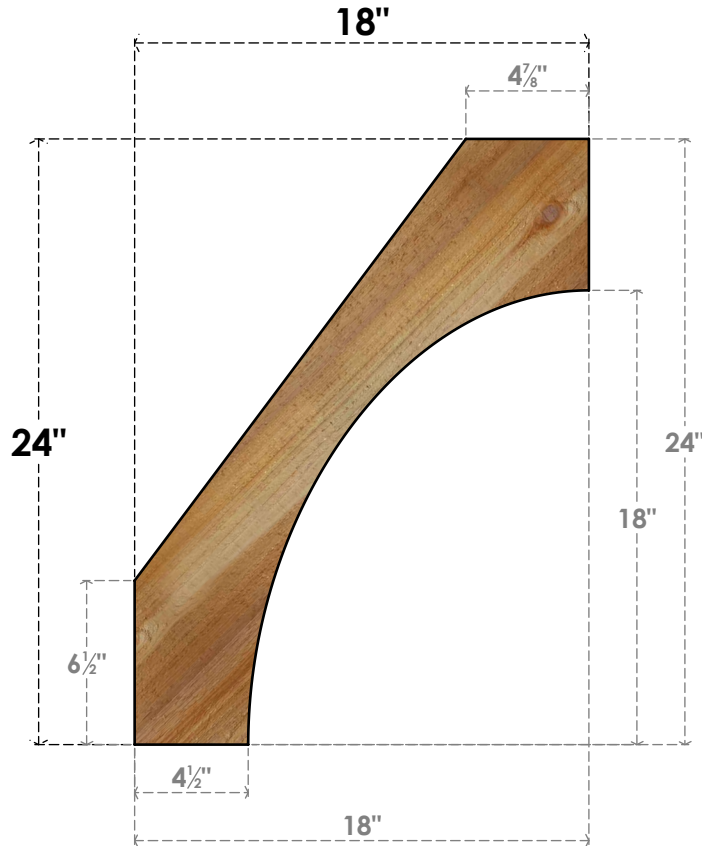

# BRC04X18X24WTLOORWR

4"W X 18"D X 24"H WESTLAKE ROUGH SAWN BRACE, WESTERN RED CEDAR

**SIDE**

**FRONT**

EKENA MILLWORK  
2300 WEST MAIN ST.  
CLARKSVILLE, TX 75426  
TOLL FREE: 866-607-0453  
WWW.EKENAMILLWORK.COM