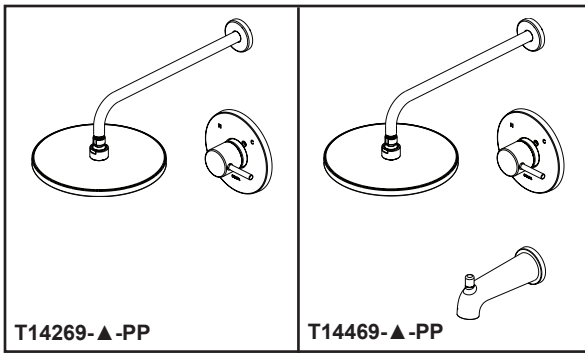

see what Delta can do™

TUB & SHOWER FAUCET TRIM

- Shower Only Trim (T14269-PP)
- Tub/Shower Trim (T14469-PP)

STANDARD SPECIFICATIONS

- Monitor® 14 Series pressure balanced single function bath mixing valve trim
- Showerhead with full body spray
- Maintains a balanced pressure of hot and cold water even when a valve is turned on or off elsewhere in the system
- For use with MultiChoice® Universal rough valve body – NOT INCLUDED AND MUST BE ORDERED SEPARATELY (R10000 Series)
- Back-to-back installation capability
- Field adjustable means to limit handle rotation into hot water zone
- Temperature only controlled with handle
- All parts replaceable from the front of the valve
- Max. flow rate of spout 6.0 gpm @ 60 psi, 22.7 L/min @ 414 kPa with R10000-UNBX
- Max. flow rate of showerhead 1.75 gpm @ 80 psi, 6.6 L/min @ 552 kPa
- Universal adapter included allows for thread, sweat or slip-on installation of tub spout.