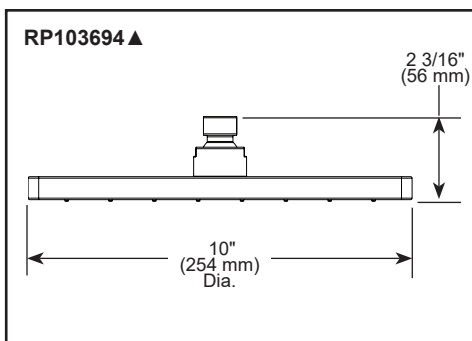

▲ Designate Proper Finish Suffix

COMPLIES WITH:

- ASME A112.18.1 / CSA B125.1
- ASSE 1016 / ASME A112.1016 / CSA B125.16
- ♿ Indicates ADA compliance to ICC/ANSI A117.1 – Valve control only
- EPA WaterSense®

Delta Faucet Company

55 E. 111th Street, Indianapolis, IN 46280
350 South Edgeware Road, St. Thomas, ON N5P 4L1
© 2023 Delta Faucet Company

Delta reserves the right (1) to make changes in specifications and materials, and (2) to change or discontinue models, both without notice or obligation. Dimensions are for reference only. See current full-line price book or www.deltafaucet.com for finish options and product availability.