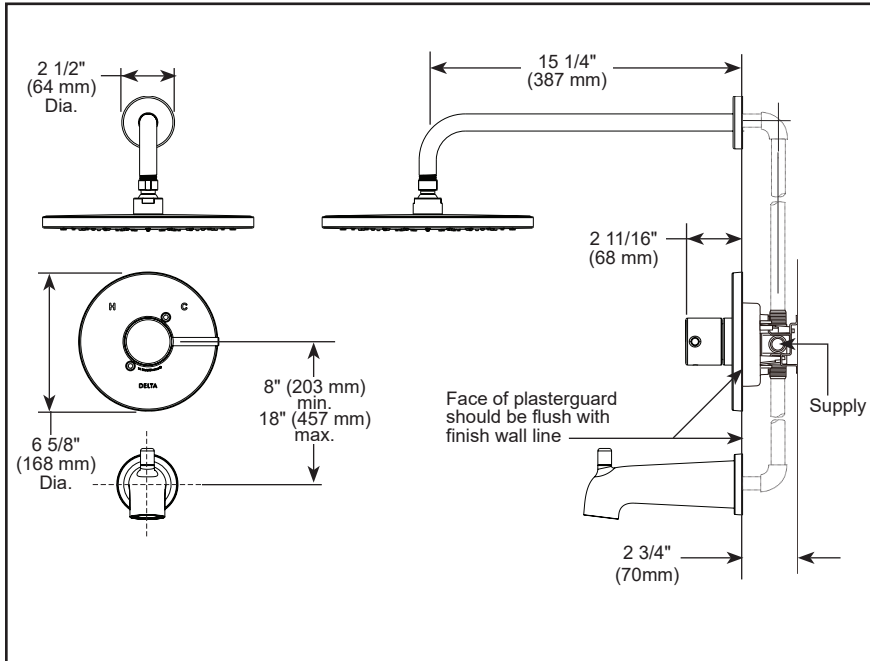

see what Delta can do™

TUB & SHOWER FAUCET TRIM

- Shower Only Trim (T14269-PP)
- Tub/Shower Trim (T14469-PP)

STANDARD SPECIFICATIONS

- Monitor® 14 Series pressure balanced single function bath mixing valve trim
- Showerhead with full body spray
- Maintains a balanced pressure of hot and cold water even when a valve is turned on or off elsewhere in the system
- For use with MultiChoice® Universal rough valve body – NOT INCLUDED AND MUST BE ORDERED SEPARATELY (R10000 Series)
- Back-to-back installation capability
- Field adjustable means to limit handle rotation into hot water zone
- Temperature only controlled with handle
- All parts replaceable from the front of the valve
- Max. flow rate of spout 6.0 gpm @ 60 psi, 22.7 L/min @ 414 kPa with R10000-UNBX
- Max. flow rate of showerhead 1.75 gpm @ 80 psi, 6.6 L/min @ 552 kPa
- Universal adapter included allows for thread, sweat or slip-on installation of tub spout.