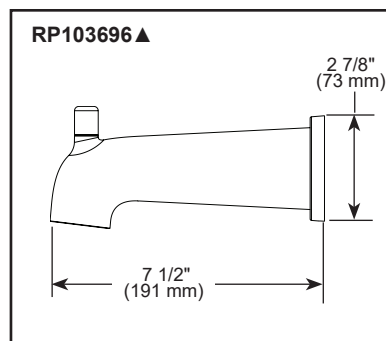

▲ Designate Proper Finish Suffix

COMPLIES WITH:

- ASME A112.18.1 / CSA B125.1
- ASSE 1016 / ASME A112.1016 / CSA B125.16
- ♿ Indicates ADA compliance to ICC/ANSI A117.1 – Valve control only
- EPA WaterSense®

Delta Faucet Company

55 E. 111th Street, Indianapolis, IN 46280
350 South Edgeware Road, St. Thomas, ON N5P 4L1
© 2023 Delta Faucet Company

Delta reserves the right (1) to make changes in specifications and materials, and (2) to change or discontinue models, both without notice or obligation. Dimensions are for reference only. See current full-line price book or www.deltafaucet.com for finish options and product availability.