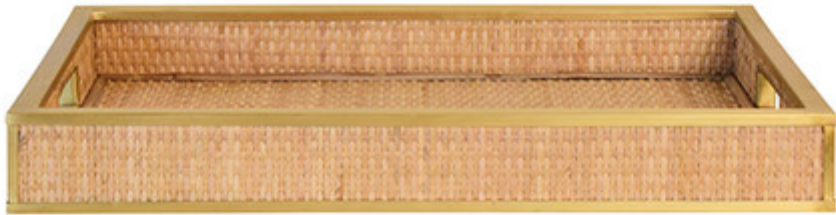

WORLDS AWAY

TOBIN

RECTANGULAR NATURAL WICKER RATTAN TRAY WITH FRAMED BRASS EDGE

2.38" H x 18.375" W x 12.125" D

COLOR: Brown

FINISH: Rattan