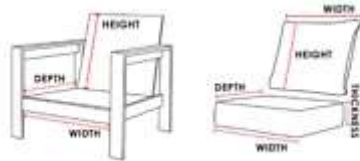

**How to Measure Patio Furniture**

**Step 1:** Measure your furniture. Compare cushion size to furniture size.

**Step 2:** Measure the back & seat cushions separately.

**Step 3:** Subtract the THICKNESS of the seat cushion from the HEIGHT of the back cushion.