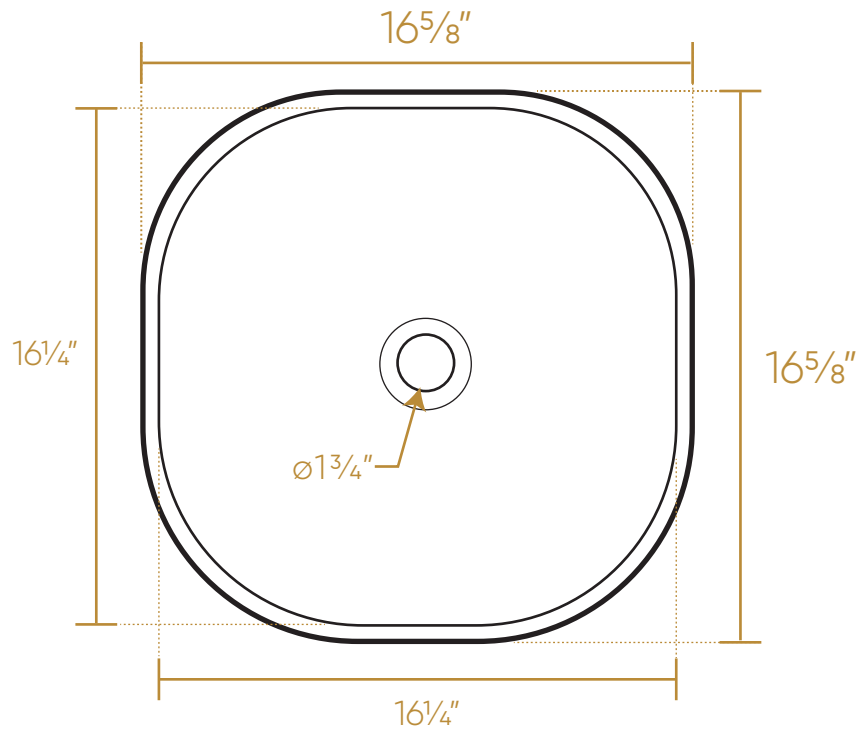

WHITEHAUS COLLECTION

WH71301

TOP

ISOMETRIC

19 lbs.

LIVE WITH STYLE!