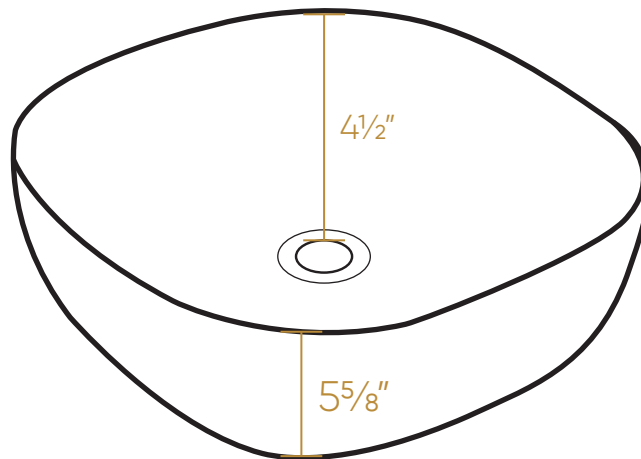

WHITEHAUS COLLECTION

WH71301

TOP

ISOMETRIC

19 lbs.

LIVE WITH STYLE!