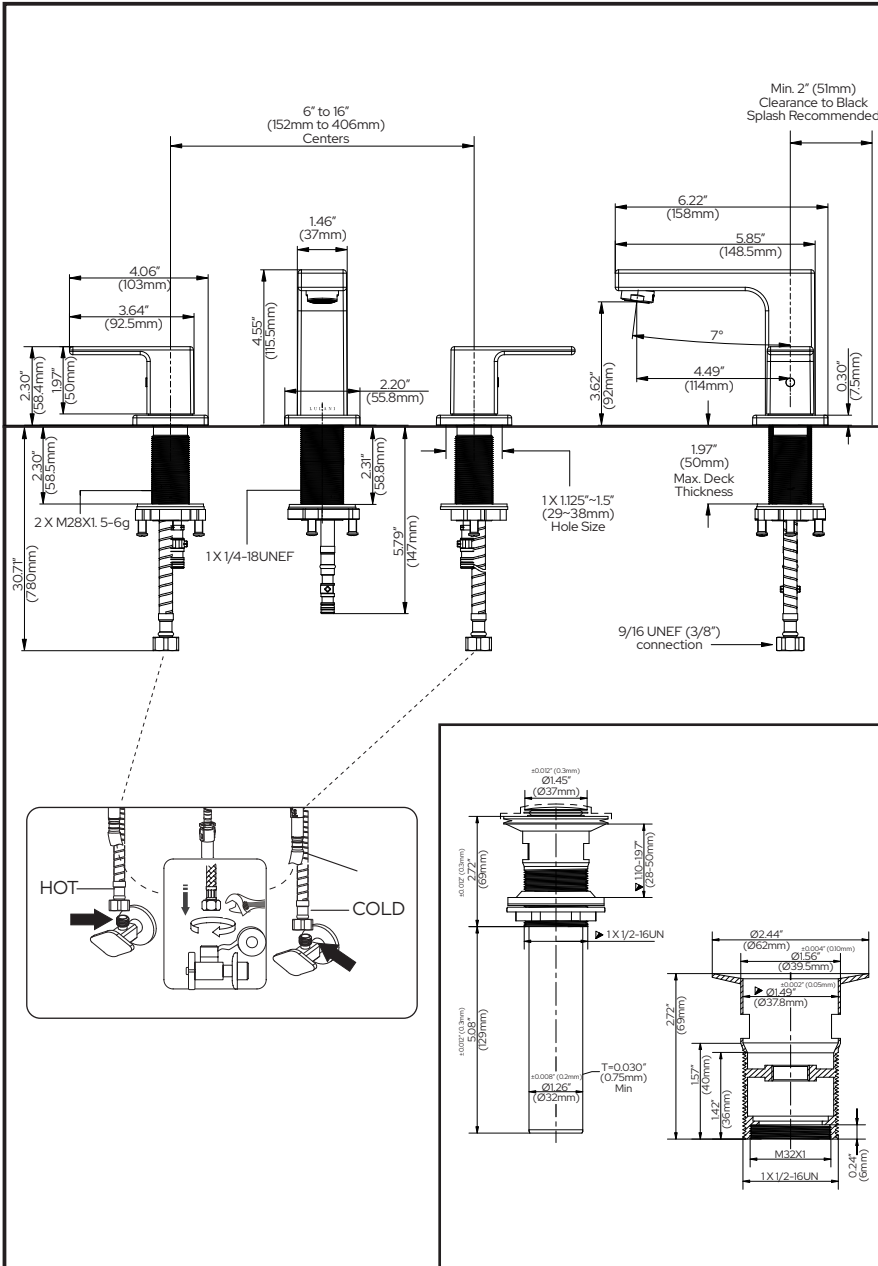

▲ Designate proper finish suffix

Lulani reserves the right (1) to make changes in specifications and materials, and (2) to change or discontinue models, both without notice or obligation. Dimensions are for reference only. See current full-line price book or www.lulani.com for finish options and product availability.