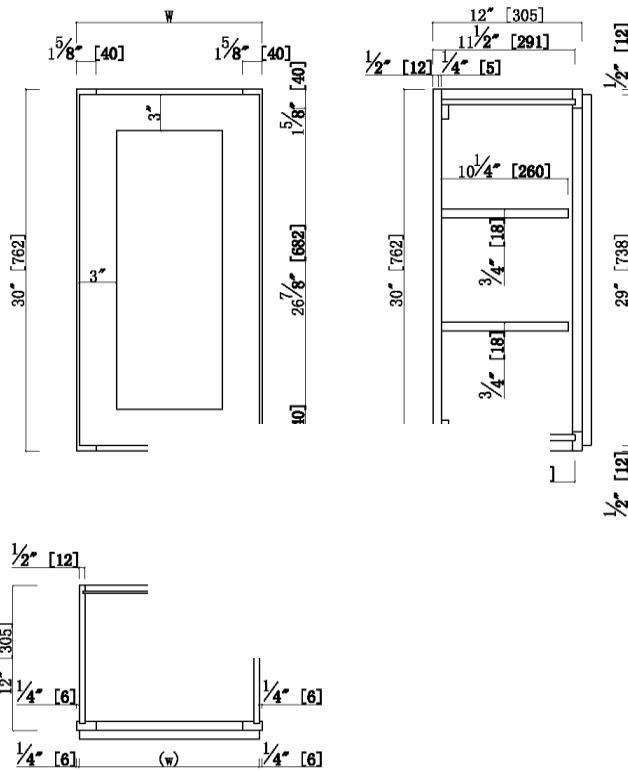

One Door Wall Cabinet

Specifications

- 3" Wide Shaker Door
- 3/4" Solid maple face frame, Fully overlay with 1/4" reveal
- MDF with wood veneer for door center for espresso finish
- 3/4" solid maple door frame for espresso finish
- 3/4" Premium HDF door for white finish
- Soft-closing hinge, 6 way adjustable
- 1/2" plywood with poplar veneer for side panels, bottom panels
- Metal Clips connectors, 2 adjustable shelf
- RTA construction,
- CARB P2 compliant

Dimensions

Warranty & Compliances

Warranty Limited 1 year warranty
 California 93120 Compliant

Finishes/Colors

Espresso Finish	White Finish
12" x 12" x 30"	12" x 12" x 30"
15" x 12" x 30"	15" x 12" x 30"
18" x 12" x 30"	18" x 12" x 30"
21" x 12" x 30"	21" x 12" x 30"