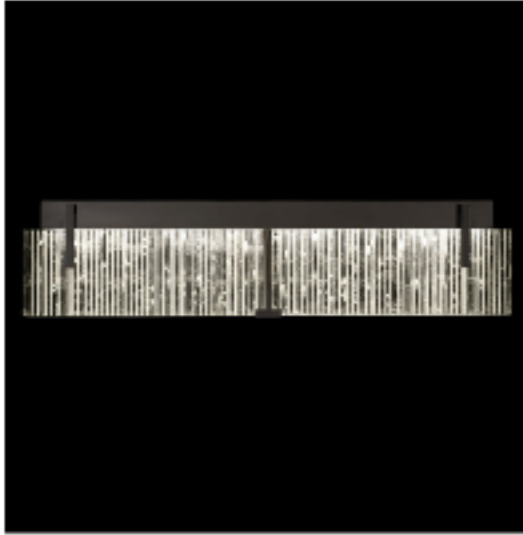

TERRA 29" W BATH BAR

DESCRIPTION

Luxury bath fixture featuring "Rake" cast glass. Inspired by Zen patterns formed with tiny pebbles, "Rake" combines monumental cast glass with deep hand carved patterns, perfectly captured by an array of hidden waterproof LEDs, giving the glass a truly contemporary feel to an ancient pattern. Choice of four finishes, champagne tinted gold leaf finish, silver leaf, bronze or hand rubbed black iron. For Indoor use only.

MODEL NUMBER

913450-15

DIMENSIONS

6.9" H x 28.8" W x 4" D (17.53 cm x 73.15 cm x 10.16 cm)

NET WEIGHT

30 lbs., 13.64 kgs

ELECTRICAL

US Bulb: Integrated LED, 12W, Included

INTL Bulb: Integrated LED, 12W, Included
(QTY 4)

MODEL & FINISH

Additional Product Info

Made in the USA