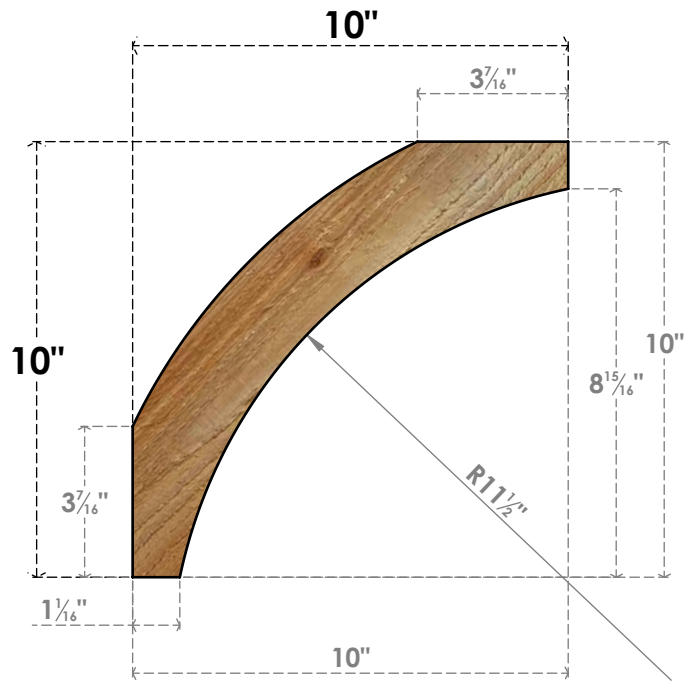

BRC06X10X10THR00RWR

6"W X 10"D X 10"H THORTON ROUGH SAWN BRACE, WESTERN RED CEDAR

SIDE

FRONT

EKENA MILLWORK
 2300 WEST MAIN ST.
 CLARKSVILLE, TX 75426
 TOLL FREE: 866-607-0453
 WWW.EKENAMILLWORK.COM

NOTES

1. INSTALLATION TO BE COMPLETED IN ACCORDANCE WITH MANUFACTURER'S SPECIFICATIONS.
2. DRAWING MAY NOT BE TO SCALE
3. THIS DRAWING IS INTENDED FOR DESIGN AND PLANNING PURPOSES ONLY.
4. ALL INFORMATION CONTAINED HEREIN WAS CURRENT AT THE TIME OF DEVELOPMENT BUT MUST BE REVIEWED AND APPROVED BY THE PRODUCT MANUFACTURER TO BE CONSIDERED ACCURATE.
5. PRODUCTS ARE NOT KILN DRIED. THIS ITEM IS UNIQUE AND WILL CONTAIN THE NATURAL VARIATIONS THAT THE WOOD SPECIES OFFERS. THIS MAY RESULT IN VARIATIONS UP TO 1/4"