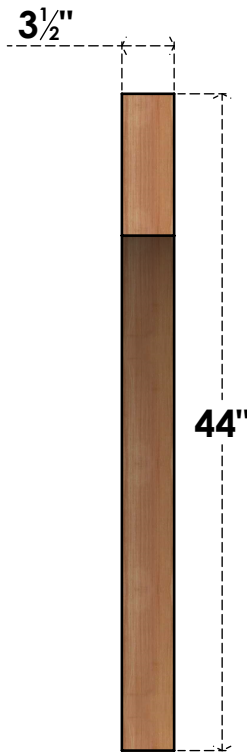

BRC04X44X44WTLOOSWR

3 1/2"W X 44"D X 44"H WESTLAKE SMOOTH BRACE, WESTERN RED CEDAR

SIDE

FRONT

EKENA MILLWORK
 2300 WEST MAIN ST.
 CLARKSVILLE, TX 75426
 TOLL FREE: 866-607-0453
 WWW.EKENAMILLWORK.COM

NOTES

1. INSTALLATION TO BE COMPLETED IN ACCORDANCE WITH MANUFACTURER'S SPECIFICATIONS.
2. DRAWING MAY NOT BE TO SCALE
3. THIS DRAWING IS INTENDED FOR DESIGN AND PLANNING PURPOSES ONLY.
4. ALL INFORMATION CONTAINED HEREIN WAS CURRENT AT THE TIME OF DEVELOPMENT BUT MUST BE REVIEWED AND APPROVED BY THE PRODUCT MANUFACTURER TO BE CONSIDERED ACCURATE.
5. PRODUCTS ARE NOT KILN DRIED. THIS ITEM IS UNIQUE AND WILL CONTAIN THE NATURAL VARIATIONS THAT THE WOOD SPECIES OFFERS. THIS MAY RESULT IN VARIATIONS UP TO 1/4"