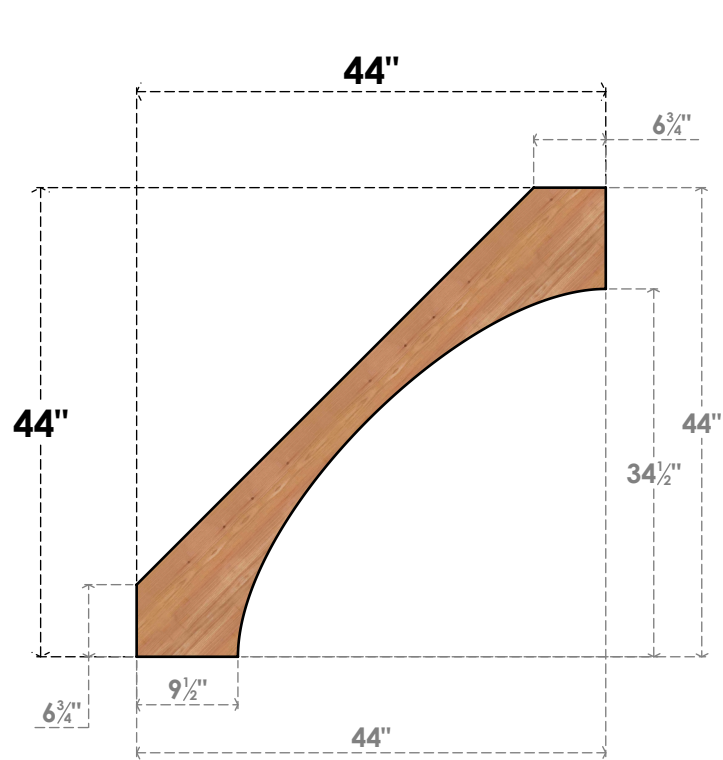

BRC04X44X44WTLOOSWR

3 1/2"W X 44"D X 44"H WESTLAKE SMOOTH BRACE, WESTERN RED CEDAR

SIDE

FRONT

EKENA MILLWORK
 2300 WEST MAIN ST.
 CLARKSVILLE, TX 75426
 TOLL FREE: 866-607-0453
 WWW.EKENAMILLWORK.COM

NOTES