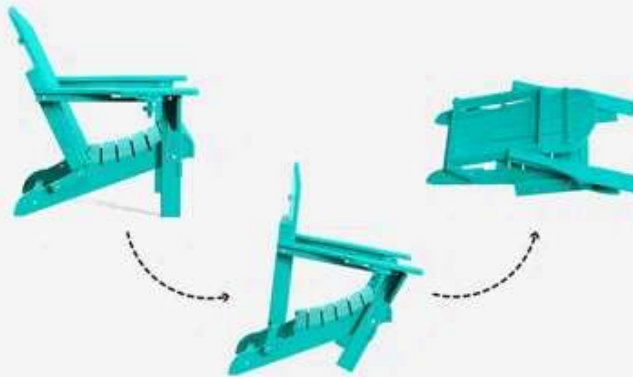

80%
EASY ASSEMBLED

5 STEPS **15** MINS

304 Stainless Steel

Effortless Folding

Pull out the chain for storage

Fixing bolt

Pull the bolt