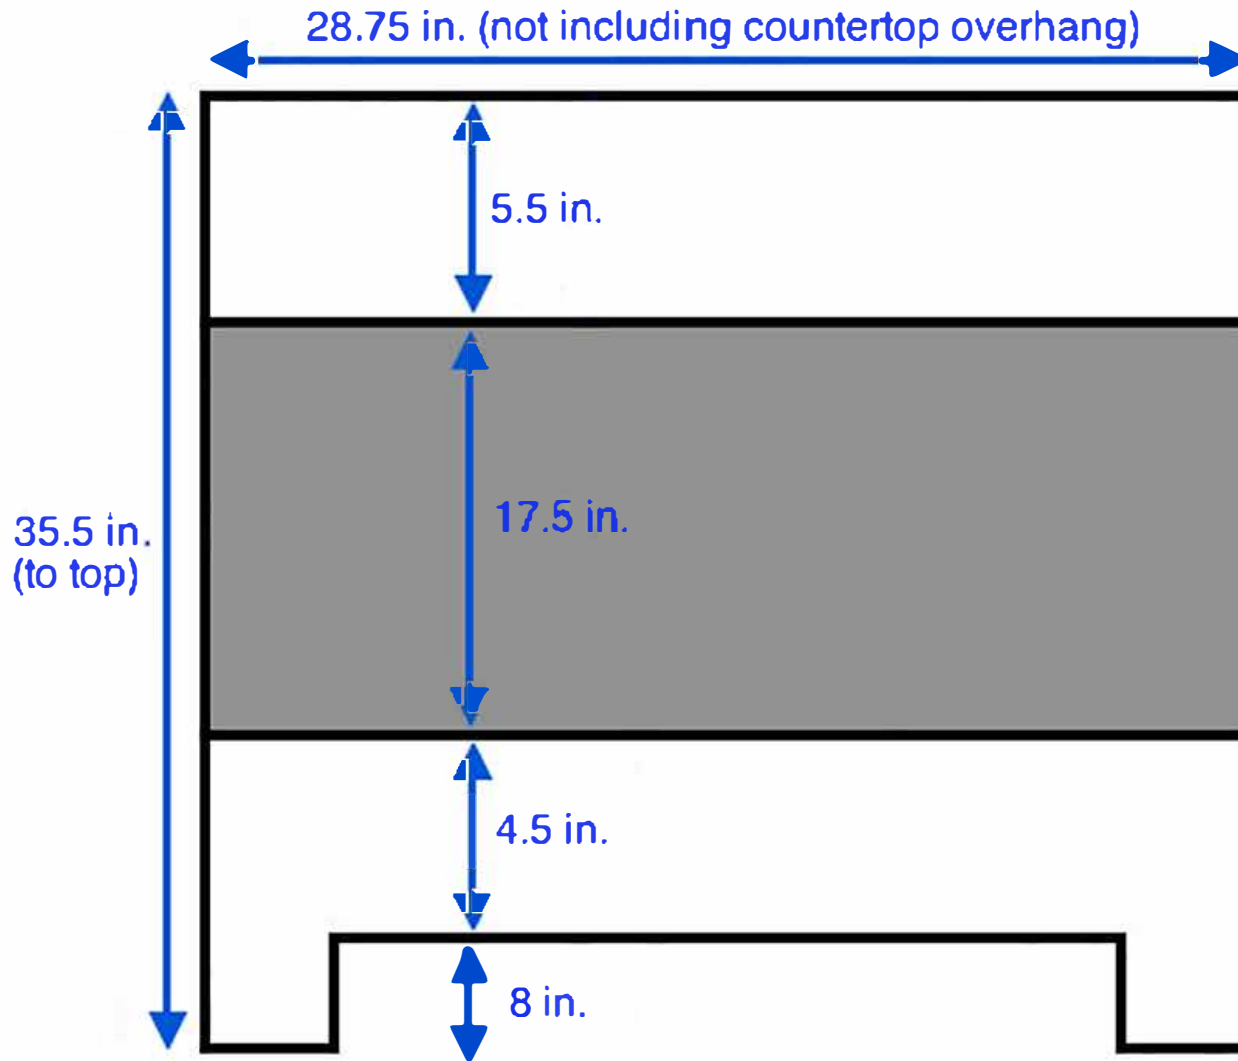

30-inch Bath Vanity Back View

All measurements are approximate and rounded to the nearest quarter inch. Please allow for a slight margin of error.