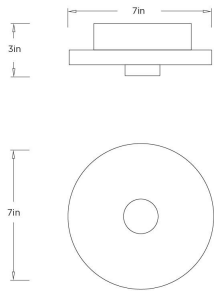

ARTERIOS

MOERS MINI FLUSH MOUNT

DFC28 MOERS FLUSH MOUNT

ARTERIOS

DFC28
White, Alabaster

The Moers Mini Flush Mount scales down a traditional silhouette, pairing white alabaster and English bronze iron with an integrated LED light. This more compact version maintains a clean, modern look while fitting easily into smaller spaces. When in use, the illumination highlights the delicate details inherent to the natural composition of the stone.

APPEARANCE

Materials	Alabaster, Iron
Finishes	White, English Bronze
Finish Will Vary	Yes
Top Coat/Sealant	Yes

DIMENSIONS

Overall	Dia: 7 in x H: 3.5 in
Body	Dia: 7 in x H: 2.5 in
Canopy	Dia: 5.5 in x H: 1.5 in
Overall Hanging Height as Sold (in)	3 in - 3 in

CERTIFICATIONS & COMPLIANCY

Certifications	Mexico, United States, Canada
Compliance	RoHS, UL/ETL

SHIPPING

Product Weight	4.4 lbs
Gross Weight 1	12.1 lbs
Shipping Box 1	W: 11.5 in x D: 11.5 in x H: 3 in

CONTRACT