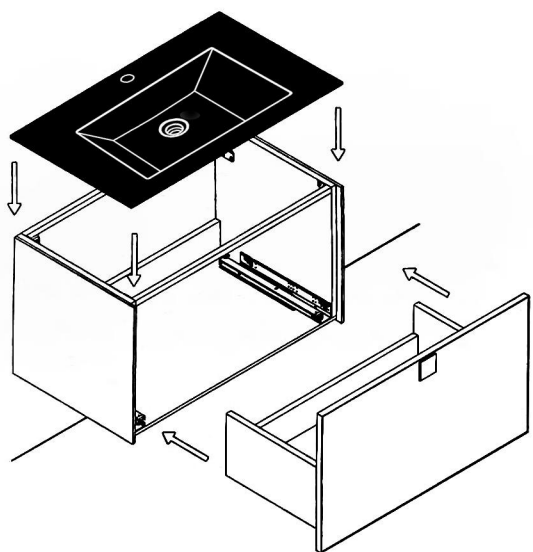

Category: Vanity
Material: Wood + Crystal
Dimensions: 32"(L) x 19"(W) x 18.1"(H)

Description: Luxury crystal bathroom vanity in gold white finish

*Numbers are in inches

SCHEDA MONTAGGIO ASSEMBLY INSTRUCTIONS

Prastra per fissaggio a parete
Wall-mounting plate

Stop per fissaggio a parete
Plug for wall-mounting plate

①

Smontaggio Cassetto premendo leve di sgancio
Disassemble drawer by pressing release clips

②

Fissaggio piastre a parete
Plate fixing on wall

③

Ancoraggio e registrazione della consolle
Unit anchoring and adjustment

④

installazione del piano ed inserimento
del cassetto su guida
Top board fixing on frame and drawer onto rails