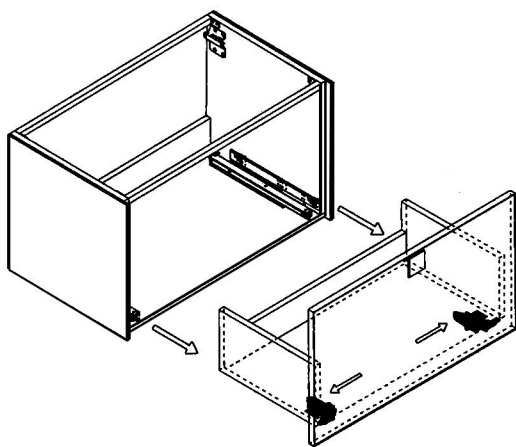

Category: Vanity
Material: Wood + Crystal
Dimensions: 32"(L) x 19"(W) x 18.1"(H)

Description: Luxury crystal bathroom vanity in gold white finish

*Numbers are in inches

SCHEDA MONTAGGIO ASSEMBLY INSTRUCTIONS

Prastra per fissaggio a parete
Wall-mounting plate

Stop per fissaggio a parete
Plug for wall-mounting plate

①

Smontaggio Cassetto premendo leve di sgancio
Disassemble drawer by pressing release clips

②

Fissaggio piastre a parete
Plate fixing on wall