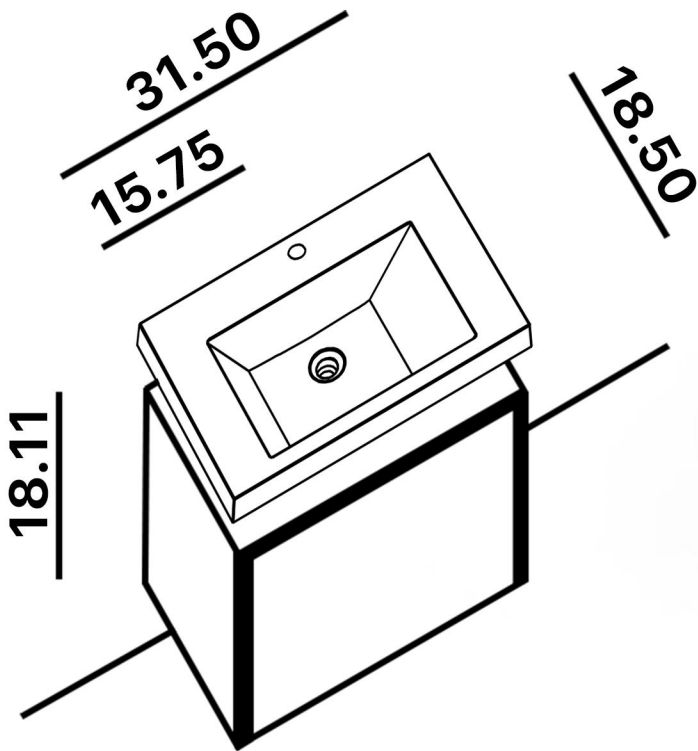

Category: Vanity
Material: Wood + Crystal
Dimensions: 32"(L) x 19"(W) x 18.1"(H)

Description: Luxury crystal bathroom vanity in gold white finish

*Numbers are in inches

SCHEDA MONTAGGIO ASSEMBLY INSTRUCTIONS

Prastra per fissaggio a parete
Wall-mounting plate

Stop per fissaggio a parete
Plug for wall-mounting plate

①

Smontaggio Cassetto premendo leve di sgancio
Disassemble drawer by pressing release clips

②

Fissaggio piastre a parete
Plate fixing on wall