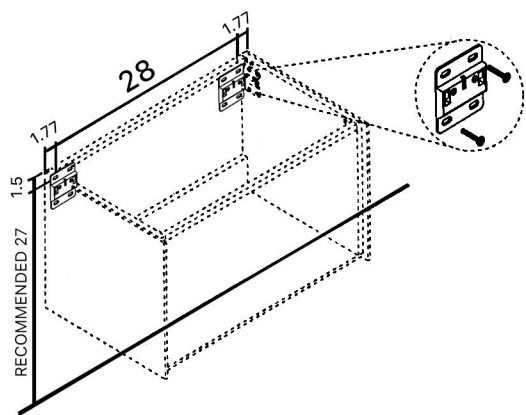

Category: Vanity
Material: Wood + Crystal
Dimensions: 32"(L) x 19"(W) x 18.1"(H)

Description: Luxury crystal bathroom vanity in gold white finish

*Numbers are in inches

SCHEDA MONTAGGIO ASSEMBLY INSTRUCTIONS

Prastra per fissaggio a parete
Wall-mounting plate

Stop per fissaggio a parete
Plug for wall-mounting plate

①

Smontaggio Cassetto premendo leve di sgancio
Disassemble drawer by pressing release clips

②

Fissaggio piastre a parete
Plate fixing on wall

③

Ancoraggio e registrazione della consolle
Unit anchoring and adjustment

④

installazione del piano ed inserimento
del cassetto su guida
Top board fixing on frame and drawer onto rails