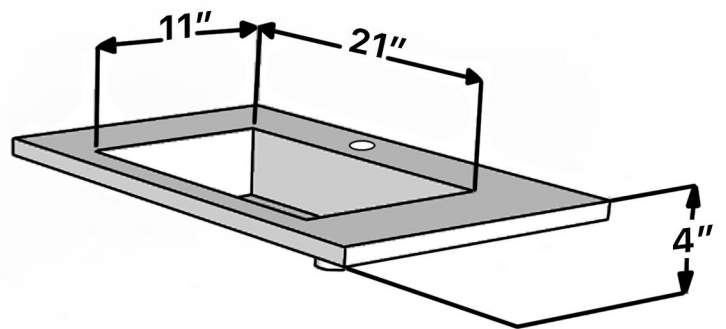

Category: Vanity
Material: Wood + Crystal
Dimensions: 32"(L) x 19"(W) x 18.1"(H)

Description: Luxury crystal bathroom vanity in gold white finish

*Numbers are in inches

SCHEDA MONTAGGIO ASSEMBLY INSTRUCTIONS

Prastra per fissaggio a parete
Wall-mounting plate

Stop per fissaggio a parete
Plug for wall-mounting plate

①

Smontaggio Cassetto premendo leve di sgancio
Disassemble drawer by pressing release clips

②

Fissaggio piastre a parete
Plate fixing on wall