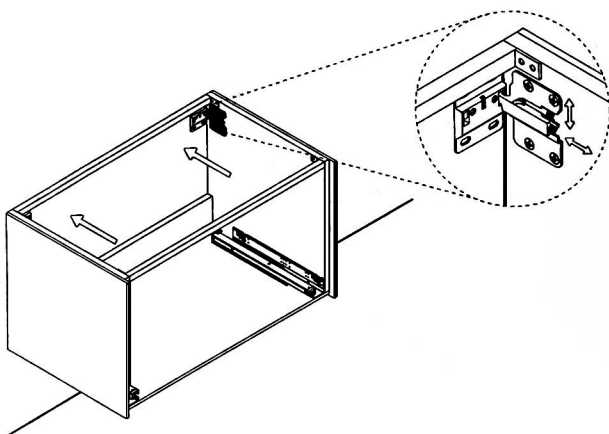

Category: Vanity
Material: Wood + Crystal
Dimensions: 32"(L) x 19"(W) x 18.1"(H)

Description: Luxury crystal bathroom vanity in gold white finish

*Numbers are in inches

SCHEDA MONTAGGIO ASSEMBLY INSTRUCTIONS

Prastra per fissaggio a parete
Wall-mounting plate

Stop per fissaggio a parete
Plug for wall-mounting plate

①

Smontaggio Cassetto premendo leve di sgancio
Disassemble drawer by pressing release clips

②

Fissaggio piastre a parete
Plate fixing on wall

③

Ancoraggio e registrazione della consolle
Unit anchoring and adjustment

④

installazione del piano ed inserimento
del cassetto su guida
Top board fixing on frame and drawer onto rails