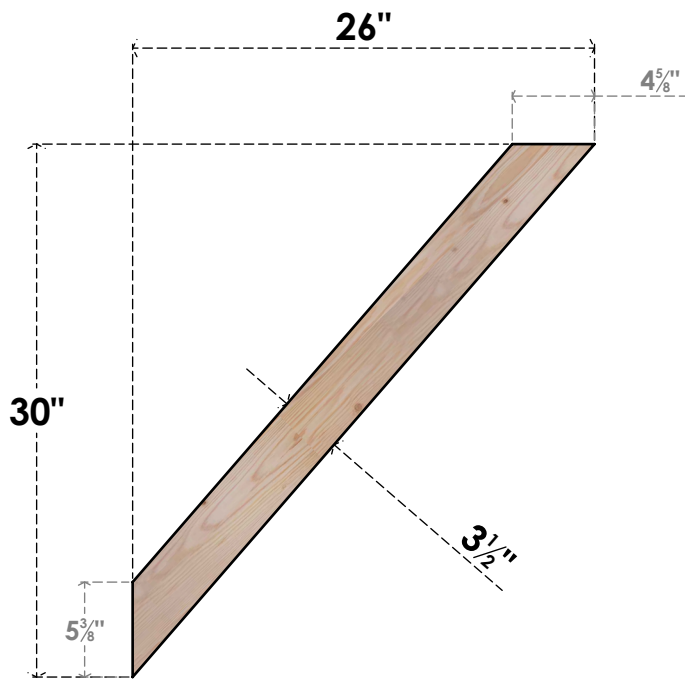

BRC04X26X30TRA00SDF

3 1/2"W X 26"D X 30"H TRADITIONAL SMOOTH BRACE, DOUGLAS FIR

SIDE

FRONT

EKENA MILLWORK
 2300 WEST MAIN ST.
 CLARKSVILLE, TX 75426
 TOLL FREE: 866-607-0453
 WWW.EKENAMILLWORK.COM

NOTES

1. INSTALLATION TO BE COMPLETED IN ACCORDANCE WITH MANUFACTURER'S SPECIFICATIONS.
2. DRAWING MAY NOT BE TO SCALE
3. THIS DRAWING IS INTENDED FOR DESIGN AND PLANNING PURPOSES ONLY.
4. ALL INFORMATION CONTAINED HEREIN WAS CURRENT AT THE TIME OF DEVELOPMENT BUT MUST BE REVIEWED AND APPROVED BY THE PRODUCT MANUFACTURER TO BE CONSIDERED ACCURATE.
5. PRODUCTS ARE NOT KILN DRIED. THIS ITEM IS UNIQUE AND WILL CONTAIN THE NATURAL VARIATIONS THAT THE WOOD SPECIES OFFERS. THIS MAY RESULT IN VARIATIONS UP TO 1/4"