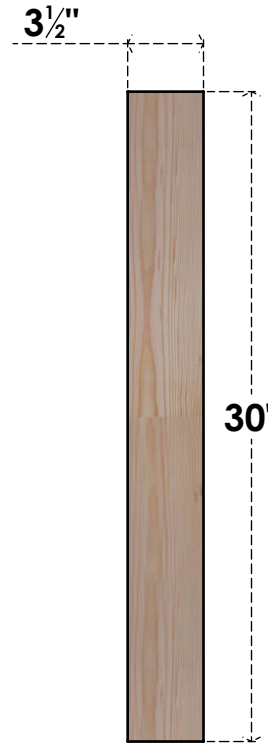

BRC04X26X30TRA00SDF

3 1/2"W X 26"D X 30"H TRADITIONAL SMOOTH BRACE, DOUGLAS FIR

SIDE

FRONT

EKENA MILLWORK
 2300 WEST MAIN ST.
 CLARKSVILLE, TX 75426
 TOLL FREE: 866-607-0453
 WWW.EKENAMILLWORK.COM

NOTES

1. INSTALLATION TO BE COMPLETED IN ACCORDANCE WITH MANUFACTURER'S SPECIFICATIONS.
2. DRAWING MAY NOT BE TO SCALE
3. THIS DRAWING IS INTENDED FOR DESIGN AND PLANNING PURPOSES ONLY.
4. ALL INFORMATION CONTAINED HEREIN WAS CURRENT AT THE TIME OF DEVELOPMENT BUT MUST BE REVIEWED AND APPROVED BY THE PRODUCT MANUFACTURER TO BE CONSIDERED ACCURATE.
5. PRODUCTS ARE NOT KILN DRIED. THIS ITEM IS UNIQUE AND WILL CONTAIN THE NATURAL VARIATIONS THAT THE WOOD SPECIES OFFERS. THIS MAY RESULT IN VARIATIONS UP TO 1/4"