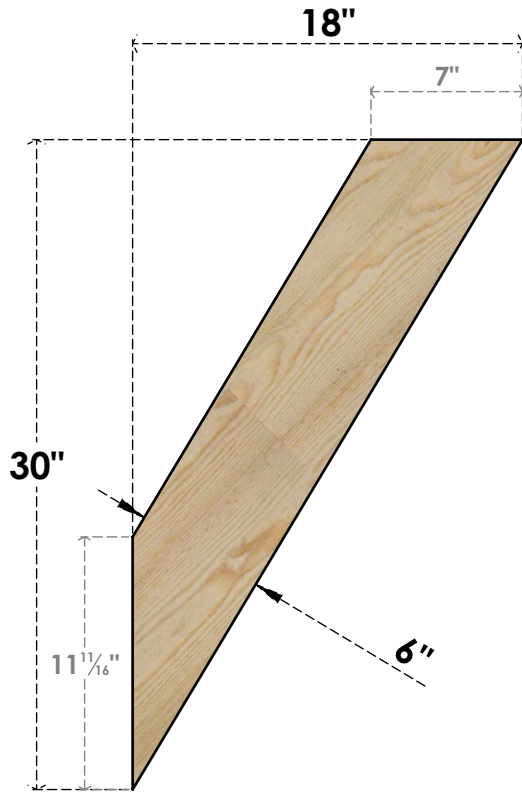

BRC06X18X30TRA00RDF

6"W X 18"D X 30"H TRADITIONAL ROUGH SAWN BRACE, DOUGLAS FIR

SIDE

FRONT

EKENA MILLWORK
 2300 WEST MAIN ST.
 CLARKSVILLE, TX 75426
 TOLL FREE: 866-607-0453
 WWW.EKENAMILLWORK.COM

NOTES

1. INSTALLATION TO BE COMPLETED IN ACCORDANCE WITH MANUFACTURER'S SPECIFICATIONS.
2. DRAWING MAY NOT BE TO SCALE
3. THIS DRAWING IS INTENDED FOR DESIGN AND PLANNING PURPOSES ONLY.
4. ALL INFORMATION CONTAINED HEREIN WAS CURRENT AT THE TIME OF DEVELOPMENT BUT MUST BE REVIEWED AND APPROVED BY THE PRODUCT MANUFACTURER TO BE CONSIDERED ACCURATE.
5. PRODUCTS ARE NOT KILN DRIED. THIS ITEM IS UNIQUE AND WILL CONTAIN THE NATURAL VARIATIONS THAT THE WOOD SPECIES OFFERS. THIS MAY RESULT IN VARIATIONS UP TO 1/4"