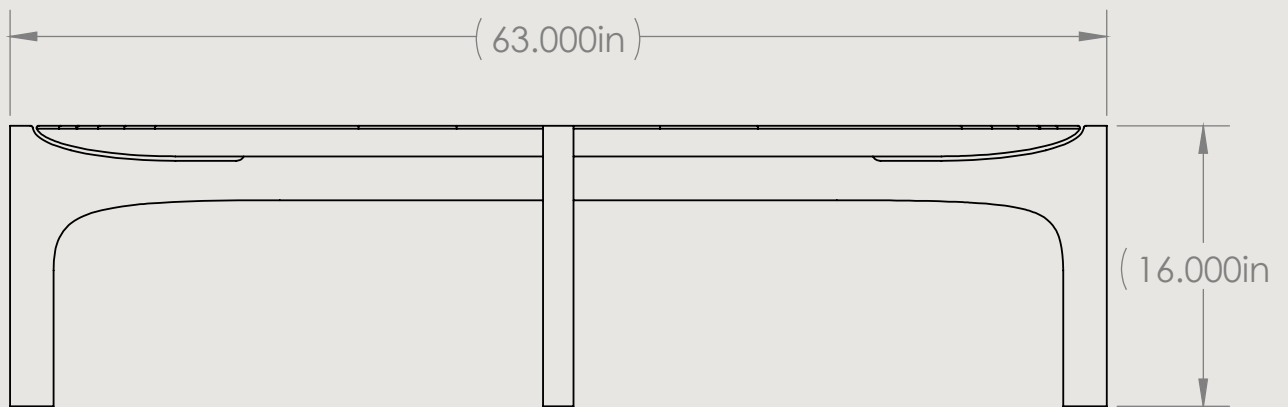

Kindred Heirloom Collection
Aux Arc Coffee Table In White Oak
Dimensions: 63"L x 35"W x 16"H

Flat Pack Parts Manifest
1) Table Top
2) Long Axis Legs
3) Short Axis Legs
4) Bolts (5)

Drawn By
Martin Eduard Goebel
Saint Louis, USA
1/12/2023

LONG SIDE VIEW

Kindred Heirloom Collection
Aux Arc Coffee Table In White Oak
Dimensions: 63"L x 35"W x 16"H

SHORT SIDE VIEW

TOP VIEW

Kindred Heirloom Collection
Aux Arc Coffee Table In White Oak
Dimensions: 63"L x 35"W x 16"H

ASSEMBLY INSTRUCTIONS

Inventory of Parts

- a. Table top
- b. Long Axis Legs
- c. Short Axis Legs
- d. Bolts (5)

1) Place table top upside down on the floor.

2) Assemble the Long and Short axis legs into a "+" sign.

3) Place the assembled legs onto the bottom of the table top and screw the bolts through the legs into the table top.

4) Flip the table onto its legs with the help of a second person.

5) Pour ice cold drink.