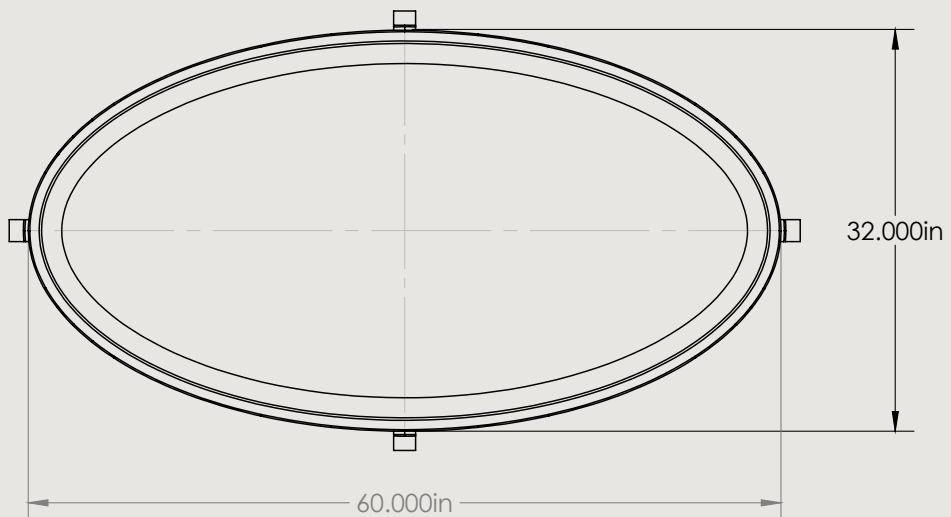

Kindred Heirloom Collection
Aux Arc Coffee Table In White Oak
Dimensions: 63"L x 35"W x 16"H

Flat Pack Parts Manifest
1) Table Top
2) Long Axis Legs
3) Short Axis Legs
4) Bolts (5)

Drawn By
Martin Eduard Goebel
Saint Louis, USA
1/12/2023

LONG SIDE VIEW

Kindred Heirloom Collection
Aux Arc Coffee Table In White Oak
Dimensions: 63"L x 35"W x 16"H

SHORT SIDE VIEW

TOP VIEW

Kindred Heirloom Collection
Aux Arc Coffee Table In White Oak
Dimensions: 63"L x 35"W x 16"H

ASSEMBLY INSTRUCTIONS

Inventory of Parts

- a. Table top
- b. Long Axis Legs
- c. Short Axis Legs
- d. Bolts (5)

1) Place table top upside down on the floor.

2) Assemble the Long and Short axis legs into a "+" sign.