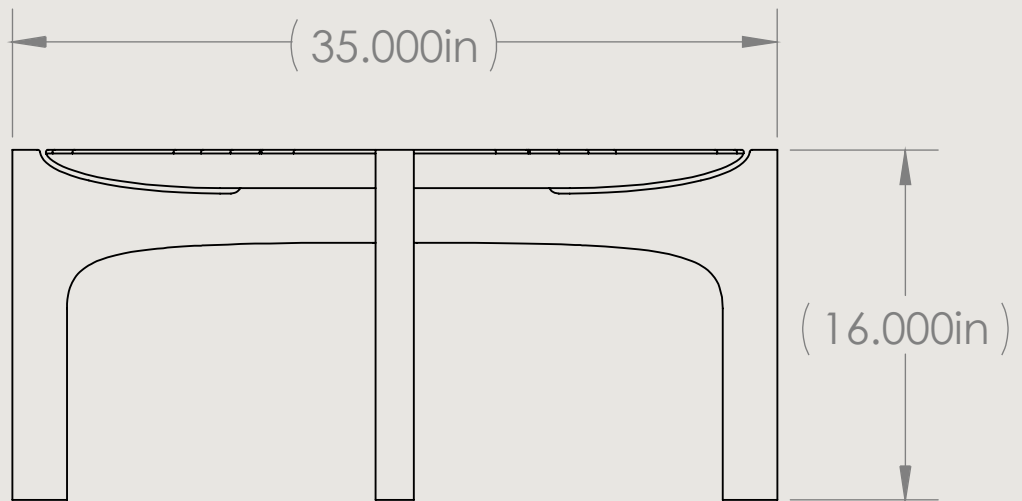

Kindred Heirloom Collection
Aux Arc Coffee Table In White Oak
Dimensions: 63"L x 35"W x 16"H

Flat Pack Parts Manifest
1) Table Top
2) Long Axis Legs
3) Short Axis Legs
4) Bolts (5)

Drawn By
Martin Eduard Goebel
Saint Louis, USA
1/12/2023

LONG SIDE VIEW

Kindred Heirloom Collection
Aux Arc Coffee Table In White Oak
Dimensions: 63"L x 35"W x 16"H

SHORT SIDE VIEW

TOP VIEW

Kindred Heirloom Collection
Aux Arc Coffee Table In White Oak
Dimensions: 63"L x 35"W x 16"H

ASSEMBLY INSTRUCTIONS

Inventory of Parts

- a. Table top
- b. Long Axis Legs
- c. Short Axis Legs
- d. Bolts (5)

1) Place table top upside down on the floor.

2) Assemble the Long and Short axis legs into a "+" sign.

3) Place the assembled legs onto the bottom of the table top and screw the bolts through the legs into the table top.

4) Flip the table onto its legs with the help of a second person.

5) Pour ice cold drink.