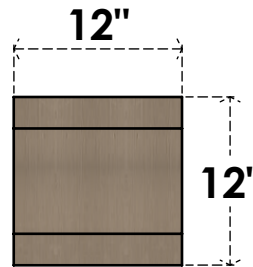

ITEM NUMBER: CORU12X24X12ALPRCPR

12"W X 24"D X 12"H SERIES 3 WIDE ALPINE ROUGH CEDAR TIMBERTHANE
FAUX WOOD CORBEL, PRIMED

SIDE PROFILE

FRONT PROFILE

ISOMETRIC

EKENA MILLWORK
2300 WEST MAIN ST.
CLARKSVILLE, TX 75426
TOLL FREE: 866-607-0453
WWW.EKENAMILLWORK.COM

NOTES

1. INSTALLATION TO BE COMPLETED IN ACCORDANCE WITH MANUFACTURER'S SPECIFICATIONS.
2. DRAWING MAY NOT BE TO SCALE
3. THIS DRAWING IS INTENDED FOR DESIGN AND PLANNING PURPOSES ONLY.
4. ALL INFORMATION CONTAINED HEREIN WAS CURRENT AT THE TIME OF DEVELOPMENT BUT MUST BE REVIEWED AND APPROVED BY THE PRODUCT MANUFACTURER TO BE CONSIDERED ACCURATE.
5. TIMBERTHANE ARCHITECTURAL PRODUCTS ARE MADE FROM HIGH DENSITY URETHANE AND COME FACTORY PRIMED