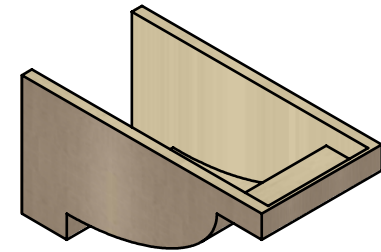

ITEM NUMBER: CORU12X24X12ALPRCPR

12"W X 24"D X 12"H SERIES 3 WIDE ALPINE ROUGH CEDAR TIMBERTHANE
FAUX WOOD CORBEL, PRIMED

SIDE PROFILE

FRONT PROFILE

ISOMETRIC

EKENA MILLWORK
2300 WEST MAIN ST.
CLARKSVILLE, TX 75426
TOLL FREE: 866-607-0453
WWW.EKENAMILLWORK.COM

NOTES

1. INSTALLATION TO BE COMPLETED IN ACCORDANCE WITH MANUFACTURER'S SPECIFICATIONS.
2. DRAWING MAY NOT BE TO SCALE
3. THIS DRAWING IS INTENDED FOR DESIGN AND PLANNING PURPOSES ONLY.
4. ALL INFORMATION CONTAINED HEREIN WAS CURRENT AT THE TIME OF DEVELOPMENT BUT MUST BE REVIEWED AND APPROVED BY THE PRODUCT MANUFACTURER TO BE CONSIDERED ACCURATE.
5. TIMBERTHANE ARCHITECTURAL PRODUCTS ARE MADE FROM HIGH DENSITY URETHANE AND COME FACTORY PRIMED