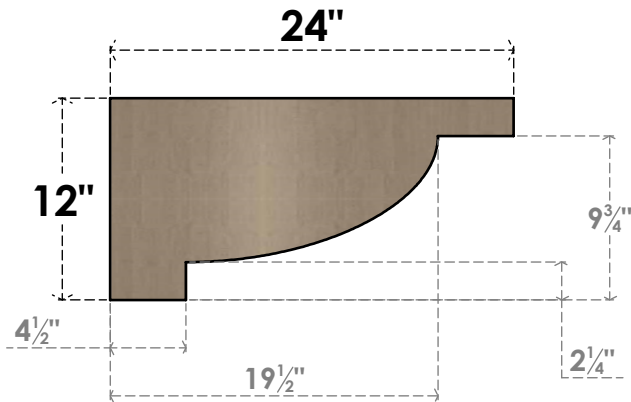

ITEM NUMBER: CORU12X24X12ALPRCPR

12"W X 24"D X 12"H SERIES 3 WIDE ALPINE ROUGH CEDAR TIMBERTHANE
FAUX WOOD CORBEL, PRIMED

SIDE PROFILE

FRONT PROFILE

ISOMETRIC

EKENA MILLWORK
2300 WEST MAIN ST.
CLARKSVILLE, TX 75426
TOLL FREE: 866-607-0453
WWW.EKENAMILLWORK.COM

NOTES

1. INSTALLATION TO BE COMPLETED IN ACCORDANCE WITH MANUFACTURER'S SPECIFICATIONS.
2. DRAWING MAY NOT BE TO SCALE
3. THIS DRAWING IS INTENDED FOR DESIGN AND PLANNING PURPOSES ONLY.
4. ALL INFORMATION CONTAINED HEREIN WAS CURRENT AT THE TIME OF DEVELOPMENT BUT MUST BE REVIEWED AND APPROVED BY THE PRODUCT MANUFACTURER TO BE CONSIDERED ACCURATE.
5. TIMBERTHANE ARCHITECTURAL PRODUCTS ARE MADE FROM HIGH DENSITY URETHANE AND COME FACTORY PRIMED