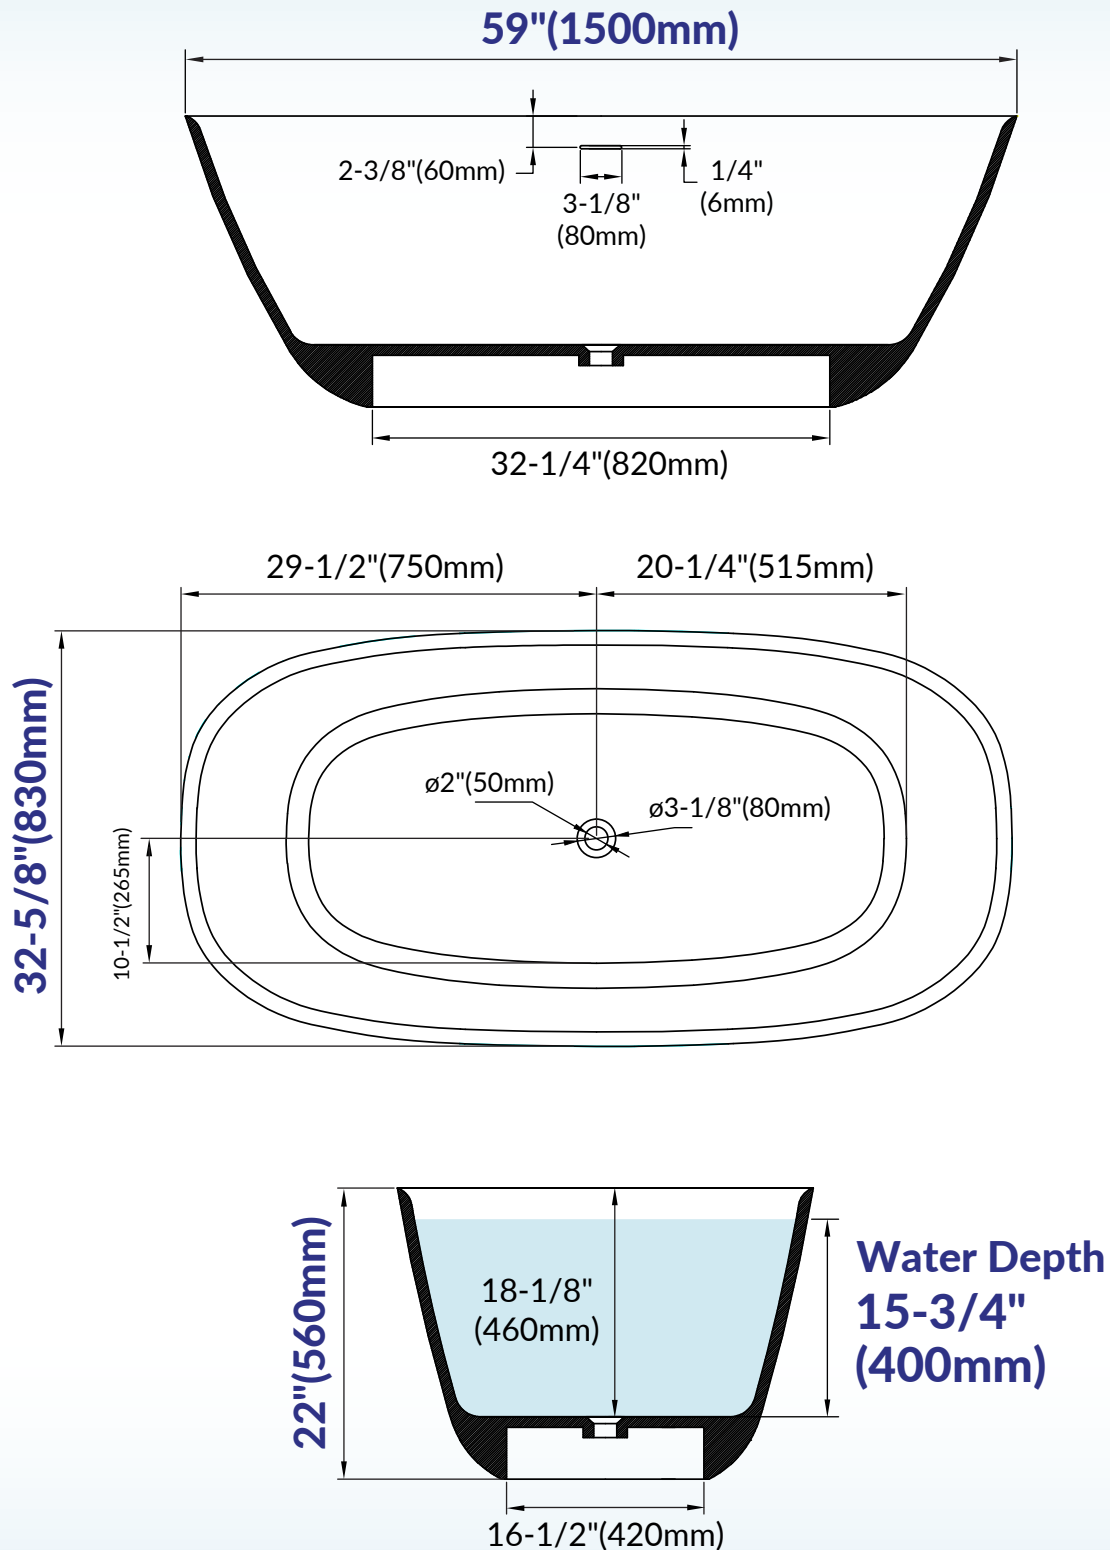

## IMPORTANT INFORMATION

- Measurements are  $\pm 1/2"$  and subject to change without notice
- Specifications & Configurations are subject to change without notice
- Please measure tub on-site before installation