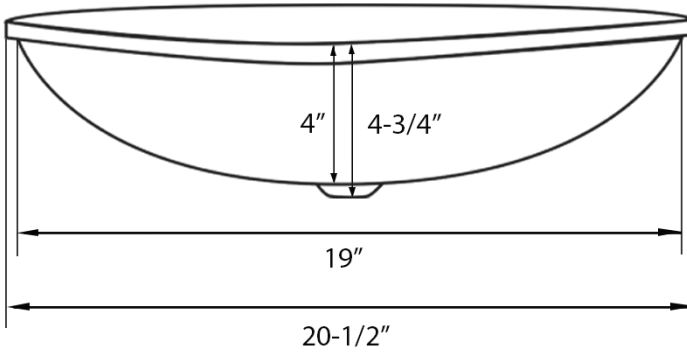

SOLD SEPARATELY

RVB3026

DIMENSIONS

SCAN TO REGISTER YOUR WARRANTY

or visit
www.ruvati.com/register

RUVATI USA
www.ruvati.com

Phone: 1.855.478.8284
Email: support@ruvati.com