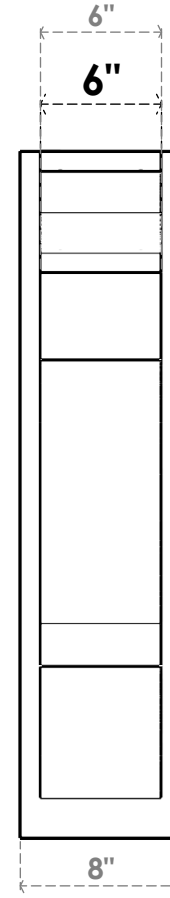

ITEM NUMBER: OUTUROC060X080X22000X34000X060X020X060BOA04RCPR

6"W TOP X 8"W BACK X 22"D X 34"H X 6"T TOP X 2"T BACK TIMBERTHANE ROUGH CEDAR BALBOA FAUX WOOD OPEN OUTLOOKER, TRADITIONAL TOP AND BLOCK BACK, 6"W CLOSED BRACE, PRIMED TAN

ISOMETRIC

EKENA MILLWORK
2300 WEST MAIN ST.
CLARKSVILLE, TX 75426
TOLL FREE: 866-607-0453
WWW.EKENAMILLWORK.COM

- NOTES
1. INSTALLATION TO BE COMPLETED IN ACCORDANCE WITH MANUFACTURER'S SPECIFICATIONS.
 2. DRAWING MAY NOT BE TO SCALE
 3. THIS DRAWING IS INTENDED FOR DESIGN AND PLANNING PURPOSES ONLY.
 4. ALL INFORMATION CONTAINED HEREIN WAS CURRENT AT THE TIME OF DEVELOPMENT BUT MUST BE REVIEWED AND APPROVED BY THE PRODUCT MANUFACTURER TO BE CONSIDERED ACCURATE.
 5. TIMBERTHANE ARCHITECTURAL PRODUCTS ARE MADE FROM HIGH DENSITY URETHANE AND COME FACTORY PRIMED