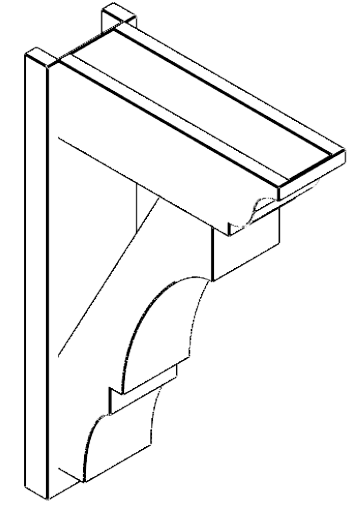

ITEM NUMBER: OUTUROC060X080X22000X34000X060X020X060BOA04RCPR

6"W TOP X 8"W BACK X 22"D X 34"H X 6"T TOP X 2"T BACK TIMBERTHANE ROUGH CEDAR BALBOA FAUX WOOD OPEN OUTLOOKER, TRADITIONAL TOP AND BLOCK BACK, 6"W CLOSED BRACE, PRIMED TAN

ISOMETRIC

EKENA MILLWORK
2300 WEST MAIN ST.
CLARKSVILLE, TX 75426
TOLL FREE: 866-607-0453
WWW.EKENAMILLWORK.COM

- NOTES
1. INSTALLATION TO BE COMPLETED IN ACCORDANCE WITH MANUFACTURER'S SPECIFICATIONS.
 2. DRAWING MAY NOT BE TO SCALE
 3. THIS DRAWING IS INTENDED FOR DESIGN AND PLANNING PURPOSES ONLY.
 4. ALL INFORMATION CONTAINED HEREIN WAS CURRENT AT THE TIME OF DEVELOPMENT BUT MUST BE REVIEWED AND APPROVED BY THE PRODUCT MANUFACTURER TO BE CONSIDERED ACCURATE.
 5. TIMBERTHANE ARCHITECTURAL PRODUCTS ARE MADE FROM HIGH DENSITY URETHANE AND COME FACTORY PRIMED