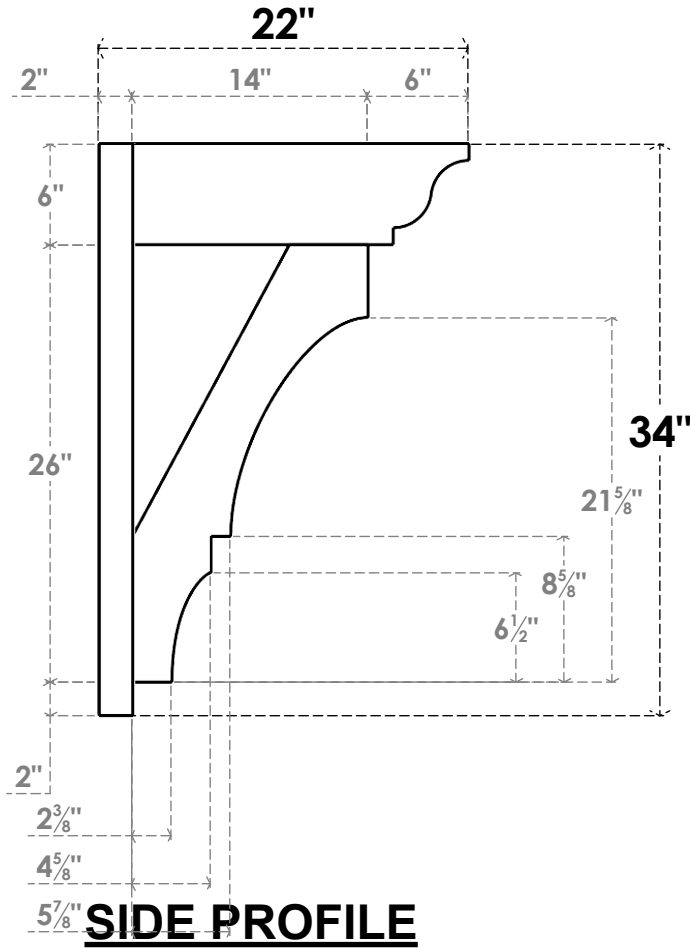

ITEM NUMBER: OUTUROC060X080X22000X34000X060X020X060BOA04RCPR

6"W TOP X 8"W BACK X 22"D X 34"H X 6"T TOP X 2"T BACK TIMBERTHANE ROUGH CEDAR BALBOA FAUX WOOD OPEN OUTLOOKER, TRADITIONAL TOP AND BLOCK BACK, 6"W CLOSED BRACE, PRIMED TAN

ISOMETRIC

EKENA MILLWORK
2300 WEST MAIN ST.
CLARKSVILLE, TX 75426
TOLL FREE: 866-607-0453
WWW.EKENAMILLWORK.COM

- NOTES
1. INSTALLATION TO BE COMPLETED IN ACCORDANCE WITH MANUFACTURER'S SPECIFICATIONS.
 2. DRAWING MAY NOT BE TO SCALE
 3. THIS DRAWING IS INTENDED FOR DESIGN AND PLANNING PURPOSES ONLY.
 4. ALL INFORMATION CONTAINED HEREIN WAS CURRENT AT THE TIME OF DEVELOPMENT BUT MUST BE REVIEWED AND APPROVED BY THE PRODUCT MANUFACTURER TO BE CONSIDERED ACCURATE.
 5. TIMBERTHANE ARCHITECTURAL PRODUCTS ARE MADE FROM HIGH DENSITY URETHANE AND COME FACTORY PRIMED