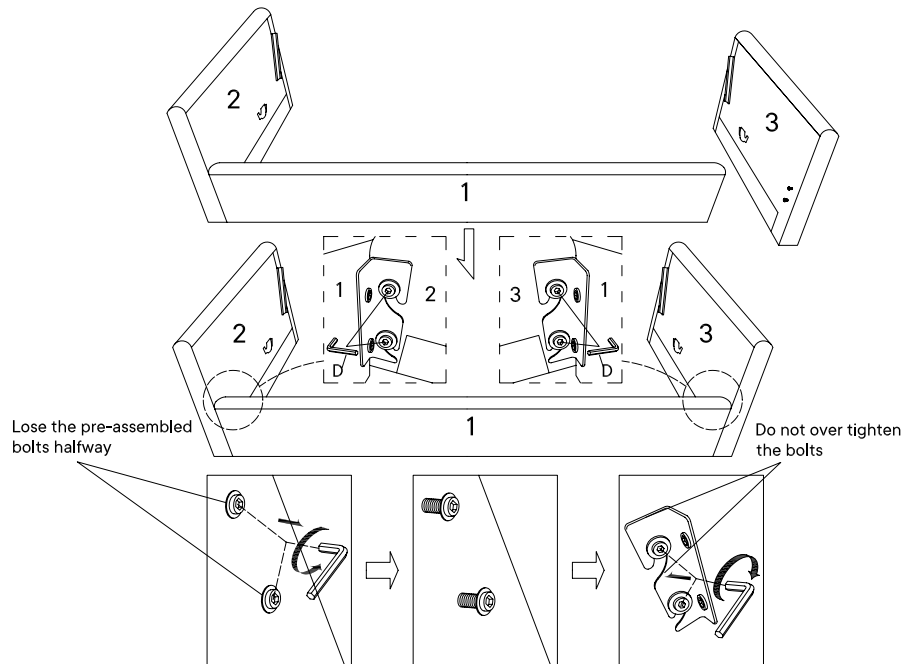

Keep all components and packaging out of reach of children or animals to avoid risk of choking or suffocation.

Furniture components:

1	Front Rail	x1
2	Left Armrest	x1
3	Right Armrest	x1
4	Backrest Base	x1
5	Seat Base	x1
6	Side Cushion	x2
7	Seat Cushion	x2
8	Back Cushion	x2

Provided hardware:

A		Bolt M6 x 25mm	x1
B		Flat Washer	x1
C		L Steel Plate	x1
D		Allen Wrench	x1

Wait!

Missing parts or hardware? Need assistance?

Contact us before returning your item. We're here to help!
609.256.9000 • cs@modway.com

Step 1

COMPONENTS

- ① Front Rail x1
- ② Left Armrest x1
- ③ Right Armrest x1

TOOLS

- Ⓓ Allen Wrench x1

Step 2

HARDWARE

- Ⓐ Bolt M6 x 25mm x1
- Ⓑ Flat Washer x1
- Ⓒ L Steel Plate x1