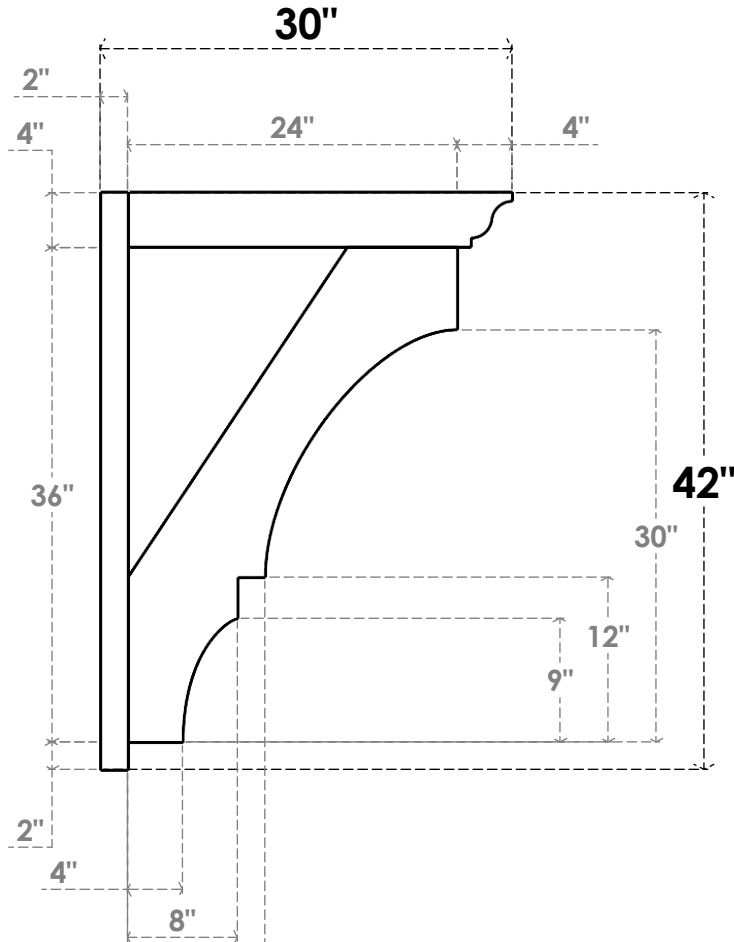

ITEM NUMBER: OUTUROC040X060X30000X42000X040X020X040BOA04RCPR

4"W TOP X 6"W BACK X 30"D X 42"H X 4"T TOP X 2"T BACK TIMBERTHANE ROUGH CEDAR BALBOA FAUX WOOD OPEN OUTLOOKER, TRADITIONAL TOP AND BLOCK BACK, 4"W CLOSED BRACE, PRIMED TAN

SIDE PROFILE

FRONT PROFILE

ISOMETRIC

GENERATED DATE : 07/05/2023

EKENA MILLWORK
2300 WEST MAIN ST.
CLARKSVILLE, TX 75426
TOLL FREE: 866-607-0453
WWW.EKENAMILLWORK.COM

NOTES

1. INSTALLATION TO BE COMPLETED IN ACCORDANCE WITH MANUFACTURER'S SPECIFICATIONS.
2. DRAWING MAY NOT BE TO SCALE
3. THIS DRAWING IS INTENDED FOR DESIGN AND PLANNING PURPOSES ONLY.
4. ALL INFORMATION CONTAINED HEREIN WAS CURRENT AT THE TIME OF DEVELOPMENT BUT MUST BE REVIEWED AND APPROVED BY THE PRODUCT MANUFACTURER TO BE CONSIDERED ACCURATE.
5. TIMBERTHANE ARCHITECTURAL PRODUCTS ARE MADE FROM HIGH DENSITY URETHANE AND COME FACTORY PRIMED