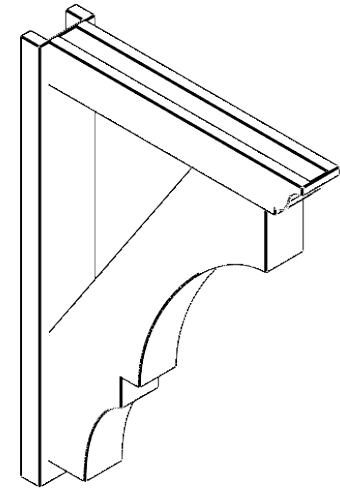

ITEM NUMBER: OUTUROC040X060X30000X42000X040X020X040BOA04RCPR

4"W TOP X 6"W BACK X 30"D X 42"H X 4"T TOP X 2"T BACK TIMBERTHANE ROUGH CEDAR BALBOA FAUX WOOD OPEN OUTLOOKER, TRADITIONAL TOP AND BLOCK BACK, 4"W CLOSED BRACE, PRIMED TAN

SIDE PROFILE

FRONT PROFILE

ISOMETRIC

GENERATED DATE : 07/05/2023

EKENA MILLWORK
2300 WEST MAIN ST.
CLARKSVILLE, TX 75426
TOLL FREE: 866-607-0453
WWW.EKENAMILLWORK.COM

NOTES

1. INSTALLATION TO BE COMPLETED IN ACCORDANCE WITH MANUFACTURER'S SPECIFICATIONS.
2. DRAWING MAY NOT BE TO SCALE
3. THIS DRAWING IS INTENDED FOR DESIGN AND PLANNING PURPOSES ONLY.
4. ALL INFORMATION CONTAINED HEREIN WAS CURRENT AT THE TIME OF DEVELOPMENT BUT MUST BE REVIEWED AND APPROVED BY THE PRODUCT MANUFACTURER TO BE CONSIDERED ACCURATE.
5. TIMBERTHANE ARCHITECTURAL PRODUCTS ARE MADE FROM HIGH DENSITY URETHANE AND COME FACTORY PRIMED