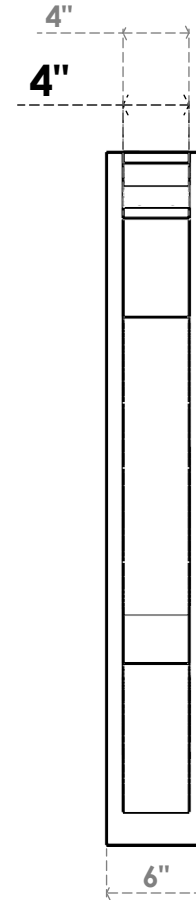

ITEM NUMBER: OUTUROC040X060X30000X42000X040X020X040BOA04RCPR

4"W TOP X 6"W BACK X 30"D X 42"H X 4"T TOP X 2"T BACK TIMBERTHANE ROUGH CEDAR BALBOA FAUX WOOD OPEN OUTLOOKER, TRADITIONAL TOP AND BLOCK BACK, 4"W CLOSED BRACE, PRIMED TAN

SIDE PROFILE

FRONT PROFILE

ISOMETRIC

GENERATED DATE : 07/05/2023

EKENA MILLWORK
2300 WEST MAIN ST.
CLARKSVILLE, TX 75426
TOLL FREE: 866-607-0453
WWW.EKENAMILLWORK.COM

NOTES

1. INSTALLATION TO BE COMPLETED IN ACCORDANCE WITH MANUFACTURER'S SPECIFICATIONS.
2. DRAWING MAY NOT BE TO SCALE
3. THIS DRAWING IS INTENDED FOR DESIGN AND PLANNING PURPOSES ONLY.
4. ALL INFORMATION CONTAINED HEREIN WAS CURRENT AT THE TIME OF DEVELOPMENT BUT MUST BE REVIEWED AND APPROVED BY THE PRODUCT MANUFACTURER TO BE CONSIDERED ACCURATE.
5. TIMBERTHANE ARCHITECTURAL PRODUCTS ARE MADE FROM HIGH DENSITY URETHANE AND COME FACTORY PRIMED