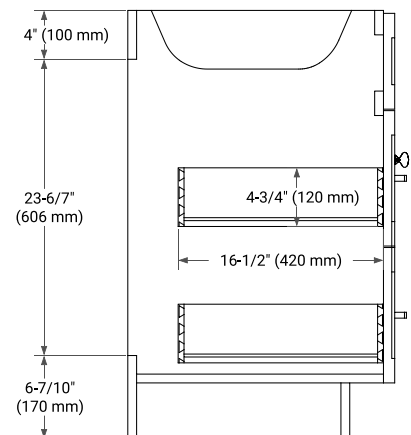

60" SINGLE SINK BASE CABINET

BASE CABINET DIMENSIONS

60" W x 21.5" D x 34.5" H

FEATURES

- Solid wood frame & plywood panels
- Dovetail drawers and joints
- Soft closing doors & drawers

HARDWARE FINISHES*

Brushed Nickel Satin Brass Matte Black Polished Chrome

PLAN VIEW

61" SINGLE RECTANGLE SINK COUNTERTOP WITH 1.5 IN. THICKNESS

OVERALL DIMENSIONS

61" W x 22" D x 1.5" H

COUNTERTOP OPTIONS

Carrara Marble

White Quartz

FEATURES

- Solid countertop with mitered edges & seams
- Undermount white rectangular sink
- Pre-drilled for 8" widespread faucet

INCLUDED

- Countertop
- Matching Backsplash
- Rectangle Sink

COUNTERTOP PLAN VIEW

EDGE SIDE VIEW

THREE DIMENSIONAL COUNTERTOP VIEW