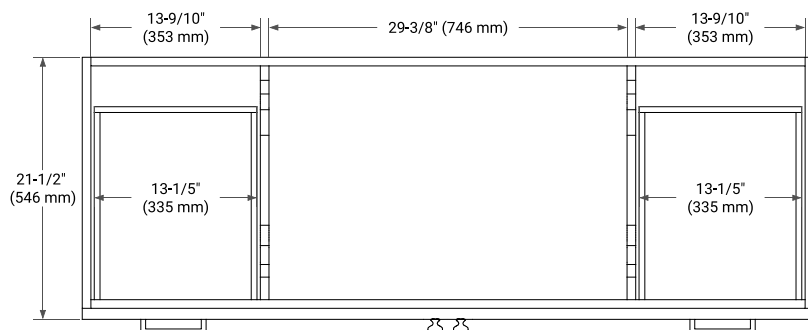

60" SINGLE SINK BASE CABINET

BASE CABINET DIMENSIONS

60" W x 21.5" D x 34.5" H

FEATURES

- Solid wood frame & plywood panels
- Dovetail drawers and joints
- Soft closing doors & drawers

HARDWARE FINISHES*

Brushed Nickel Satin Brass Matte Black Polished Chrome

PLAN VIEW

61" SINGLE RECTANGLE SINK COUNTERTOP WITH 1.5 IN. THICKNESS

OVERALL DIMENSIONS

61" W x 22" D x 1.5" H

COUNTERTOP OPTIONS

Carrara Marble

White Quartz

FEATURES

- Solid countertop with mitered edges & seams
- Undermount white rectangular sink
- Pre-drilled for 8" widespread faucet

INCLUDED

- Countertop
- Matching Backsplash
- Rectangle Sink

COUNTERTOP PLAN VIEW

EDGE SIDE VIEW

THREE DIMENSIONAL COUNTERTOP VIEW