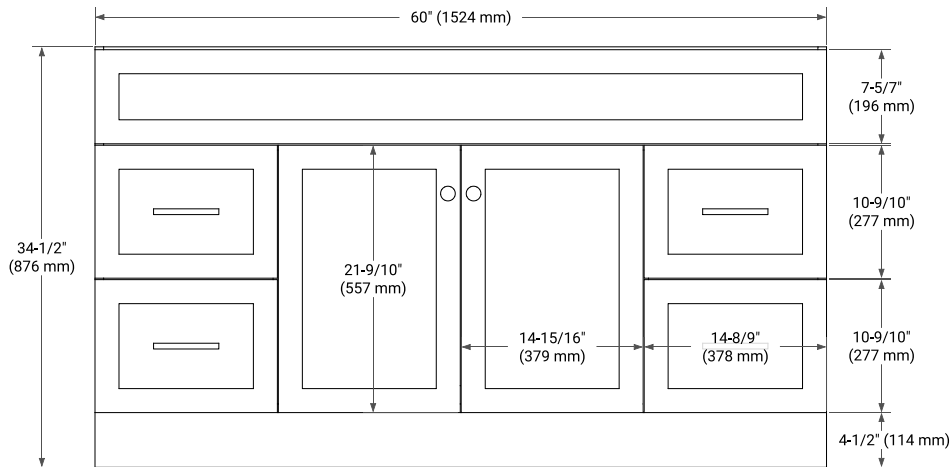

60" SINGLE SINK BASE CABINET

BASE CABINET DIMENSIONS

60" W x 21.5" D x 34.5" H

FEATURES

- Solid wood frame & plywood panels
- Dovetail drawers and joints
- Soft closing doors & drawers

HARDWARE FINISHES*

Brushed Nickel   Satin Brass   Matte Black   Polished Chrome

Hardware comes preinstalled with the illustrated option. Other finishes are available on our online store if you prefer a different one.

AVAILABLE COLORS

White   Grey   Midnight Blue   Black

FRONT VIEW

SIDE VIEW

PLAN VIEW