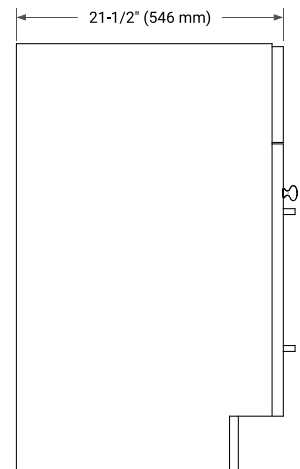

60" SINGLE SINK BASE CABINET

BASE CABINET DIMENSIONS

60" W x 21.5" D x 34.5" H

FEATURES

- Solid wood frame & plywood panels
- Dovetail drawers and joints
- Soft closing doors & drawers

HARDWARE FINISHES*

Brushed Nickel Satin Brass Matte Black Polished Chrome

PLAN VIEW

61" SINGLE RECTANGLE SINK COUNTERTOP WITH 1.5 IN. THICKNESS

OVERALL DIMENSIONS

61" W x 22" D x 1.5" H

COUNTERTOP OPTIONS

Carrara Marble

White Quartz

FEATURES

- Solid countertop with mitered edges & seams
- Undermount white rectangular sink
- Pre-drilled for 8" widespread faucet

INCLUDED

- Countertop
- Matching Backsplash
- Rectangle Sink

COUNTERTOP PLAN VIEW

EDGE SIDE VIEW

THREE DIMENSIONAL COUNTERTOP VIEW