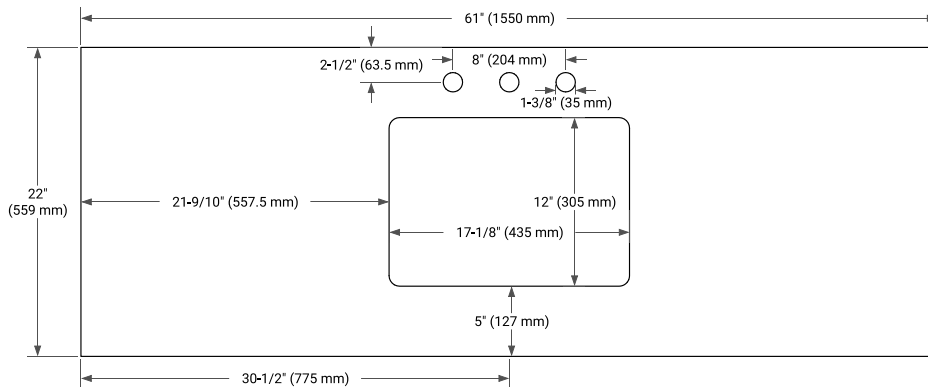

PLAN VIEW

61" SINGLE RECTANGLE SINK COUNTERTOP WITH 1.5 IN. THICKNESS

OVERALL DIMENSIONS

61" W x 22" D x 1.5" H

COUNTERTOP OPTIONS

Carrara Marble

White Quartz

FEATURES

- Solid countertop with mitered edges & seams
- Undermount white rectangular sink
- Pre-drilled for 8" widespread faucet

INCLUDED

- Countertop
- Matching Backsplash
- Rectangle Sink

COUNTERTOP PLAN VIEW

EDGE SIDE VIEW

THREE DIMENSIONAL COUNTERTOP VIEW