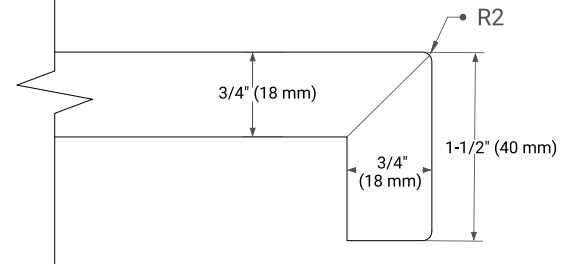

PLAN VIEW

61" SINGLE RECTANGLE SINK COUNTERTOP WITH 1.5 IN. THICKNESS

OVERALL DIMENSIONS

61" W x 22" D x 1.5" H

COUNTERTOP OPTIONS

Carrara Marble

White Quartz

FEATURES

- Solid countertop with mitered edges & seams
- Undermount white rectangular sink
- Pre-drilled for 8" widespread faucet

INCLUDED

- Countertop
- Matching Backsplash
- Rectangle Sink

COUNTERTOP PLAN VIEW

EDGE SIDE VIEW

THREE DIMENSIONAL COUNTERTOP VIEW