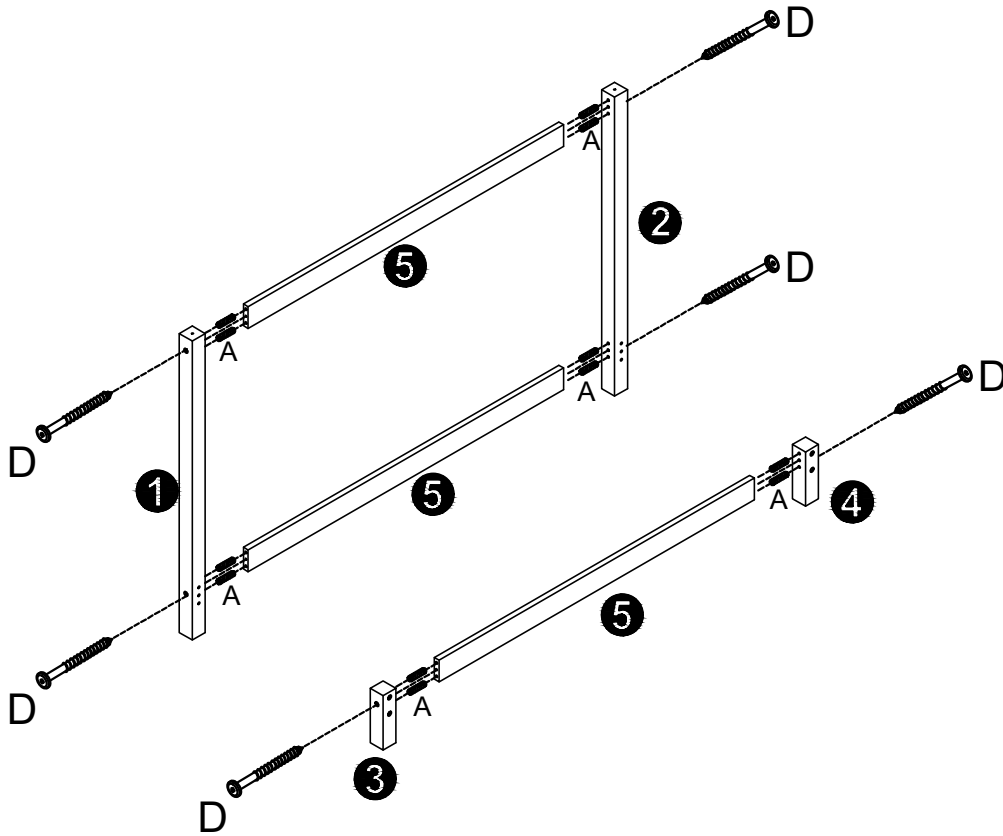

ASSEMBLY INSTRUCTIONS

FULL SIZE DAY BED 2

This set is included 1 boxes if don't receive full 1 boxes please contact our customer service team.

Detail View

Part List

<p>1</p>  <p>Left hind leg- 1pc</p>	<p>2</p>  <p>Right hind leg- 1pc</p>
<p>3</p>  <p>Left front foot- 1pc</p>	<p>4</p>  <p>Right front foot-1pc</p>
<p>5</p>  <p>Hip bar-3pcs</p>	<p>6</p>  <p>The roof is slanted to the left-1pc</p>
<p>7</p>  <p>The roof is slanted to the right-1pc</p>	<p>8</p>  <p>Left decoration puzzle-1pc</p>
<p>9</p>  <p>Right decoration puzzle- 1pc</p>	<p>10</p>  <p>Top horizontal decoration puzzle- 1pc</p>
<p>11</p>  <p>Slat- 8pcs</p>	<p>12</p>  <p>Bed shoulder- 2pcs</p>
<p>13</p>  <p>Support bar-1pc</p>	<p>14</p>  <p>Extra leg-4pcs</p>

Part List

Hardware List

<p>A</p>  <p>Ø8*30mm</p>	<p>B</p>  <p>Ø1/4"*100mm</p>	<p>C</p>  <p>Ø1/4"</p>
<p>Wood dowel (16pcs)</p>	<p>Hex-Head bolt (8pcs)</p>	<p>Horizontal-Hole bolt (8pcs)</p>
<p>D</p>  <p>Ø6*100mm</p>	<p>E</p>  <p>#4*30mm</p>	<p>F</p>  <p>Ø6*80mm</p>
<p>Hex-Head screw (6pcs)</p>	<p>Screw (24pcs)</p>	<p>Hex-Head screw (7pcs)</p>
<p>G</p>  <p>Ø6*50mm</p>	<p>H</p>  <p>K4mm</p>	
<p>Hex-Head screw (4pcs)</p>	<p>Allen key (1pc)</p>	

STEP 1

A	D
	
12PCS	6PCS

STEP 2

A	B	C
		
4PCS	8PCS	8PCS

STEP 3:

G		E	
4PCS		24PCS	

STEP 4

F	
3PCS	