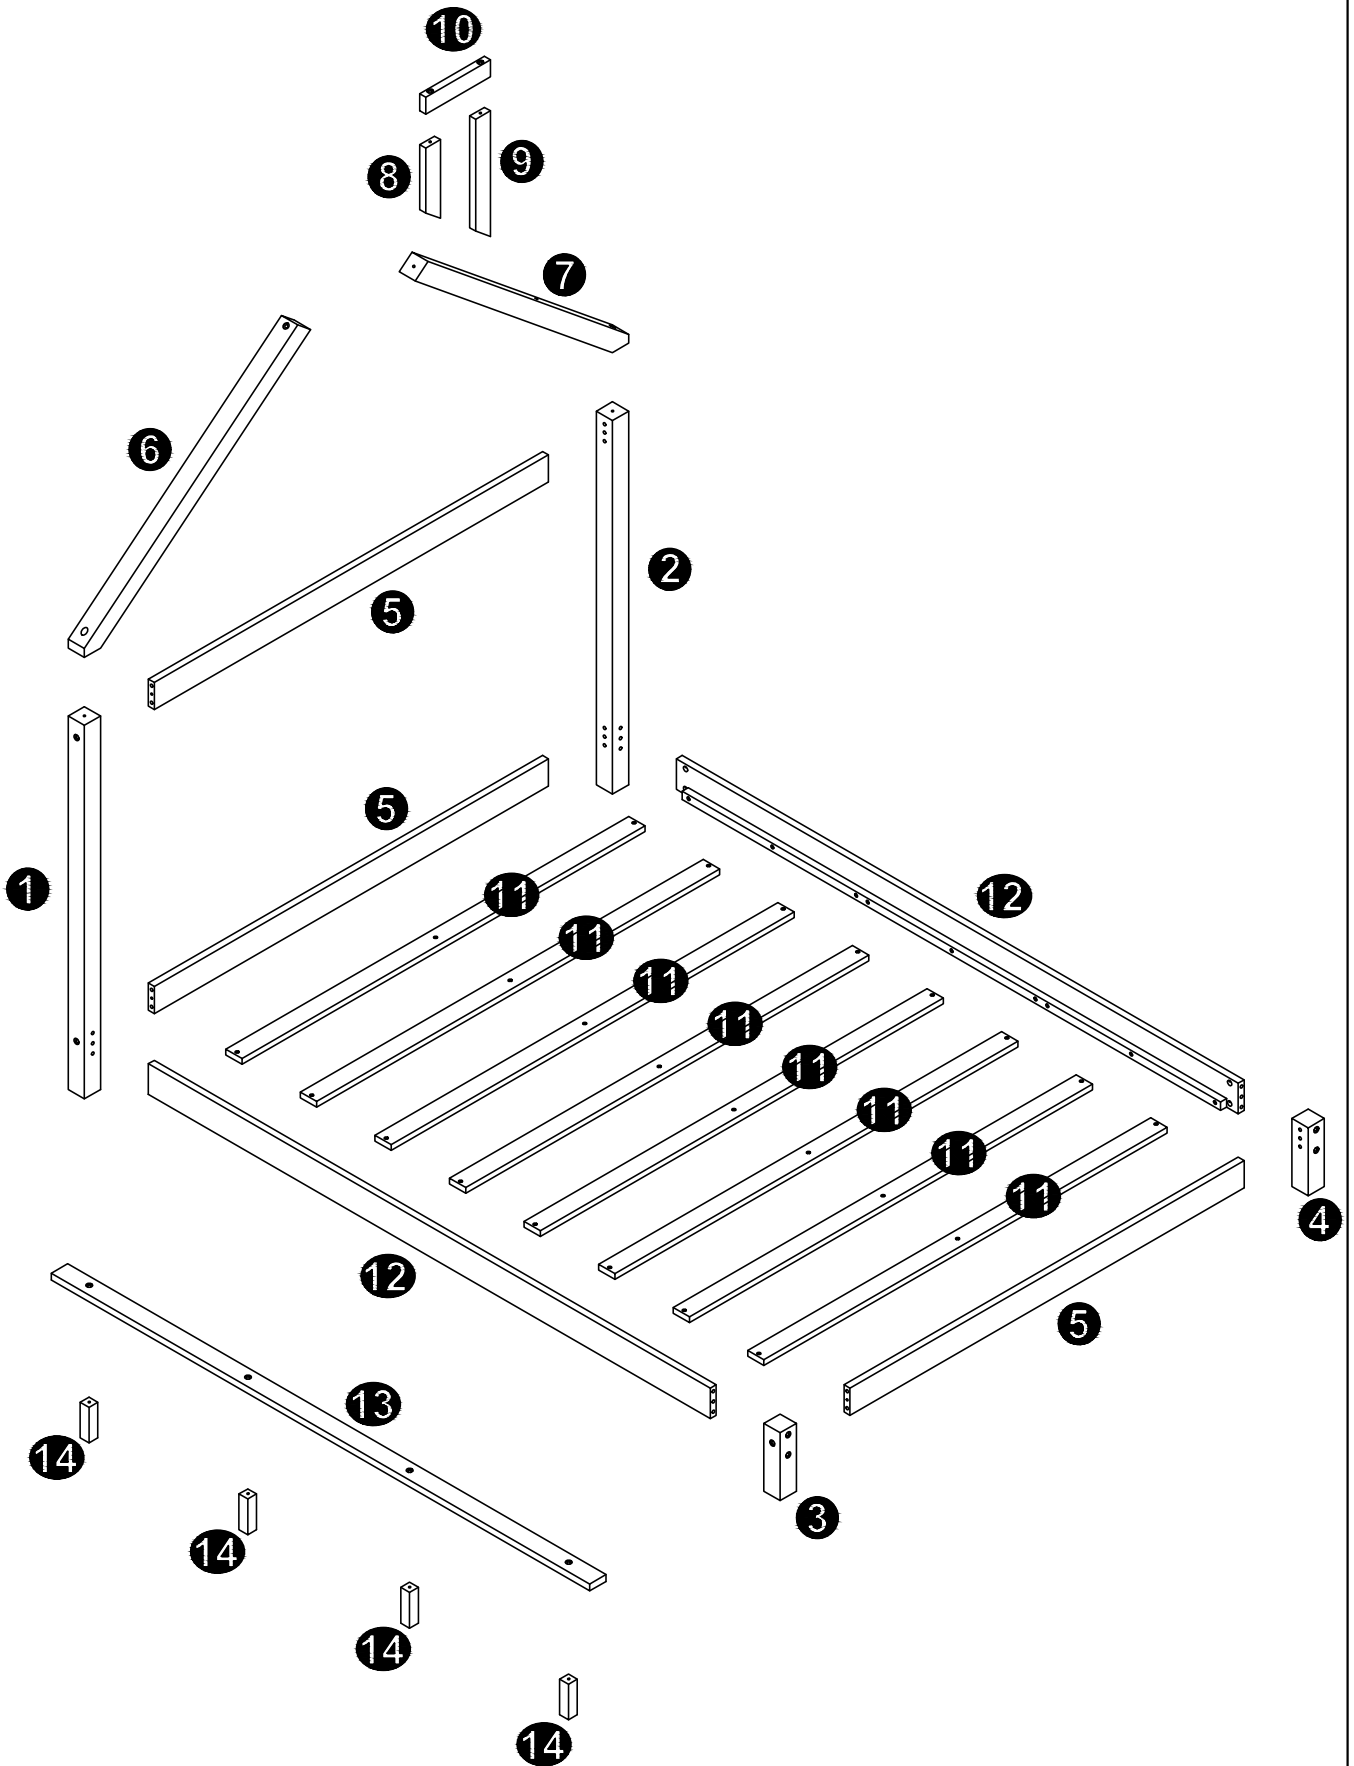

ASSEMBLY INSTRUCTIONS

FULL SIZE DAY BED 2

This set is included 1 boxes if don't receive full 1 boxes please contact our customer service team.

Detail View

Part List

<p>1</p>  <p>Left hind leg- 1pc</p>	<p>2</p>  <p>Right hind leg- 1pc</p>
<p>3</p>  <p>Left front foot- 1pc</p>	<p>4</p>  <p>Right front foot-1pc</p>
<p>5</p>  <p>Hip bar-3pcs</p>	<p>6</p>  <p>The roof is slanted to the left-1pc</p>
<p>7</p>  <p>The roof is slanted to the right-1pc</p>	<p>8</p>  <p>Left decoration puzzle-1pc</p>
<p>9</p>  <p>Right decoration puzzle- 1pc</p>	<p>10</p>  <p>Top horizontal decoration puzzle- 1pc</p>
<p>11</p>  <p>Slat- 8pcs</p>	<p>12</p>  <p>Bed shoulder- 2pcs</p>
<p>13</p>  <p>Support bar-1pc</p>	<p>14</p>  <p>Extra leg-4pcs</p>

Part List

Hardware List

<p>A</p>  <p>Ø8*30mm</p>	<p>B</p>  <p>Ø1/4"*100mm</p>	<p>C</p>  <p>Ø1/4"</p>
<p>Wood dowel (16pcs)</p>	<p>Hex-Head bolt (8pcs)</p>	<p>Horizontal-Hole bolt (8pcs)</p>
<p>D</p>  <p>Ø6*100mm</p>	<p>E</p>  <p>#4*30mm</p>	<p>F</p>  <p>Ø6*80mm</p>
<p>Hex-Head screw (6pcs)</p>	<p>Screw (24pcs)</p>	<p>Hex-Head screw (7pcs)</p>
<p>G</p>  <p>Ø6*50mm</p>	<p>H</p>  <p>K4mm</p>	
<p>Hex-Head screw (4pcs)</p>	<p>Allen key (1pc)</p>	

STEP 1

A	D
	
12PCS	6PCS

STEP 2

A	B	C
		
4PCS	8PCS	8PCS

STEP 3:

G		E	
4PCS		24PCS	

STEP 4

F	
3PCS	

STEP 5

F	
4PCS	

COMPLETED