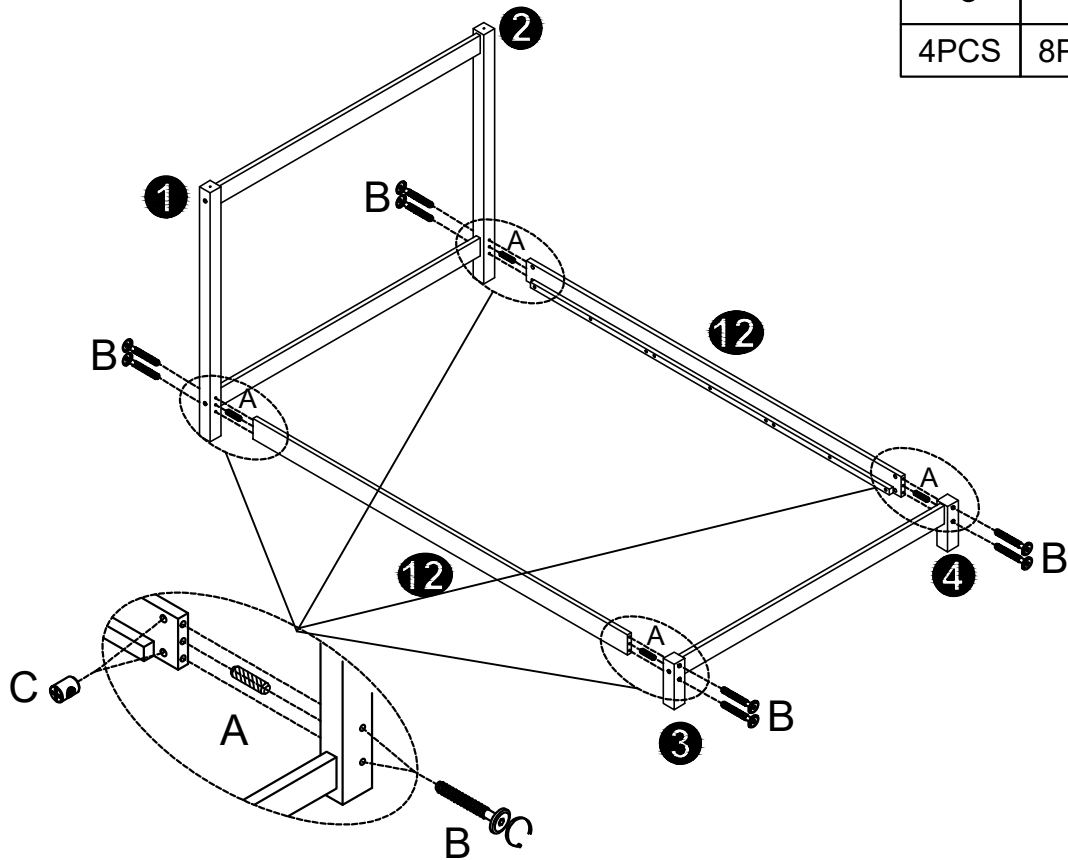

ASSEMBLY INSTRUCTIONS

FULL SIZE DAY BED 2

This set is included 1 boxes if don't receive full 1 boxes please contact our customer service team.

Detail View

Part List

<p>1</p>  <p>Left hind leg- 1pc</p>	<p>2</p>  <p>Right hind leg- 1pc</p>
<p>3</p>  <p>Left front foot- 1pc</p>	<p>4</p>  <p>Right front foot-1pc</p>
<p>5</p>  <p>Hip bar-3pcs</p>	<p>6</p>  <p>The roof is slanted to the left-1pc</p>
<p>7</p>  <p>The roof is slanted to the right-1pc</p>	<p>8</p>  <p>Left decoration puzzle-1pc</p>
<p>9</p>  <p>Right decoration puzzle- 1pc</p>	<p>10</p>  <p>Top horizontal decoration puzzle- 1pc</p>
<p>11</p>  <p>Slat- 8pcs</p>	<p>12</p>  <p>Bed shoulder- 2pcs</p>
<p>13</p>  <p>Support bar-1pc</p>	<p>14</p>  <p>Extra leg-4pcs</p>

Part List

Hardware List

<p>A</p>  <p>Ø8*30mm</p>	<p>B</p>  <p>Ø1/4"*100mm</p>	<p>C</p>  <p>Ø1/4"</p>
<p>Wood dowel (16pcs)</p>	<p>Hex-Head bolt (8pcs)</p>	<p>Horizontal-Hole bolt (8pcs)</p>
<p>D</p>  <p>Ø6*100mm</p>	<p>E</p>  <p>#4*30mm</p>	<p>F</p>  <p>Ø6*80mm</p>
<p>Hex-Head screw (6pcs)</p>	<p>Screw (24pcs)</p>	<p>Hex-Head screw (7pcs)</p>
<p>G</p>  <p>Ø6*50mm</p>	<p>H</p>  <p>K4mm</p>	
<p>Hex-Head screw (4pcs)</p>	<p>Allen key (1pc)</p>	

STEP 1

A	D
	
12PCS	6PCS

STEP 2

A	B	C
		
4PCS	8PCS	8PCS

STEP 3:

G		E	
4PCS		24PCS	

STEP 4

F	
3PCS	