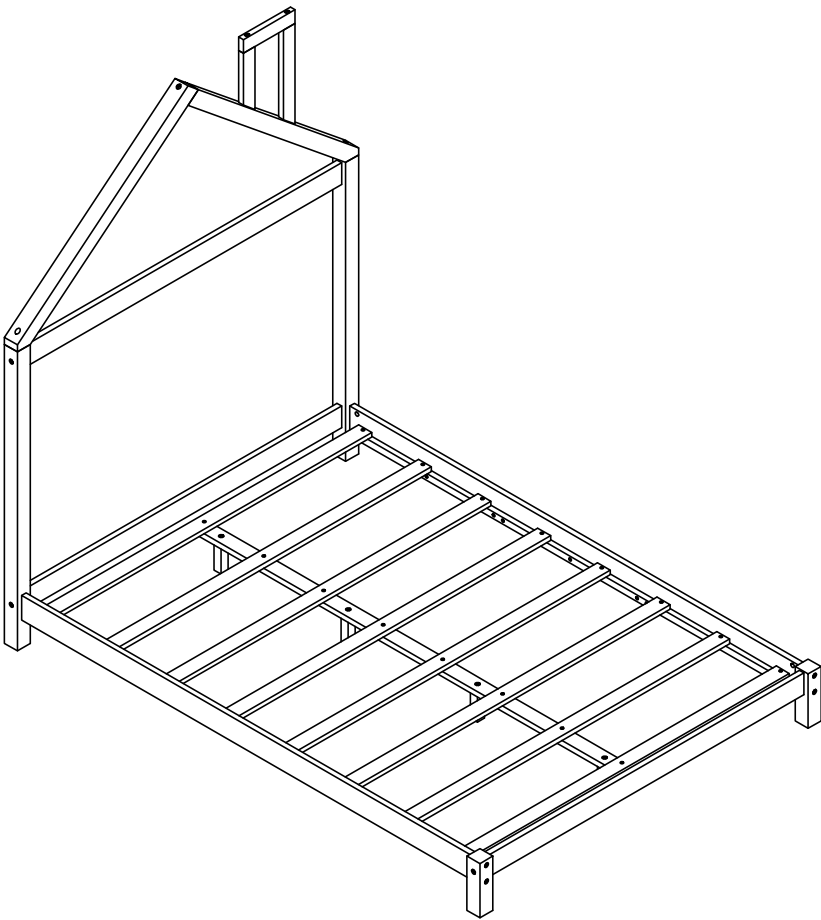

ASSEMBLY INSTRUCTIONS

FULL SIZE DAY BED 2

This set is included 1 boxes if don't receive full 1 boxes please contact our customer service team.

Detail View

Part List

<p>1</p>  <p>Left hind leg- 1pc</p>	<p>2</p>  <p>Right hind leg- 1pc</p>
<p>3</p>  <p>Left front foot- 1pc</p>	<p>4</p>  <p>Right front foot-1pc</p>
<p>5</p>  <p>Hip bar-3pcs</p>	<p>6</p>  <p>The roof is slanted to the left-1pc</p>
<p>7</p>  <p>The roof is slanted to the right-1pc</p>	<p>8</p>  <p>Left decoration puzzle-1pc</p>
<p>9</p>  <p>Right decoration puzzle- 1pc</p>	<p>10</p>  <p>Top horizontal decoration puzzle- 1pc</p>
<p>11</p>  <p>Slat- 8pcs</p>	<p>12</p>  <p>Bed shoulder- 2pcs</p>
<p>13</p>  <p>Support bar-1pc</p>	<p>14</p>  <p>Extra leg-4pcs</p>

Part List

Hardware List

<p>A</p>  <p>Ø8*30mm</p>	<p>B</p>  <p>Ø1/4"*100mm</p>	<p>C</p>  <p>Ø1/4"</p>
<p>Wood dowel (16pcs)</p>	<p>Hex-Head bolt (8pcs)</p>	<p>Horizontal-Hole bolt (8pcs)</p>
<p>D</p>  <p>Ø6*100mm</p>	<p>E</p>  <p>#4*30mm</p>	<p>F</p>  <p>Ø6*80mm</p>
<p>Hex-Head screw (6pcs)</p>	<p>Screw (24pcs)</p>	<p>Hex-Head screw (7pcs)</p>
<p>G</p>  <p>Ø6*50mm</p>	<p>H</p>  <p>K4mm</p>	
<p>Hex-Head screw (4pcs)</p>	<p>Allen key (1pc)</p>	

STEP 1

A	D
	
12PCS	6PCS

STEP 2

A	B	C
		
4PCS	8PCS	8PCS

STEP 3:

G		E	
4PCS		24PCS	

STEP 4

F	
3PCS	