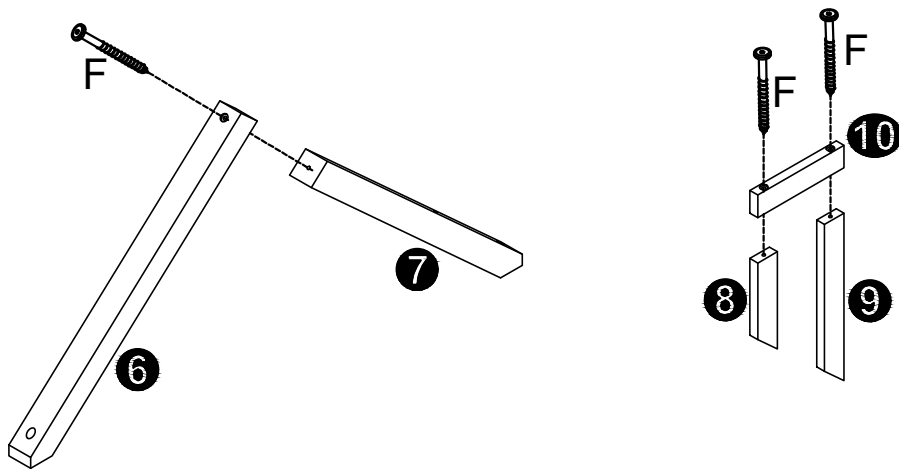

Part List

Hardware List

<p>A</p>  <p>Ø8*30mm</p>	<p>B</p>  <p>Ø1/4"*100mm</p>	<p>C</p>  <p>Ø1/4"</p>
<p>Wood dowel (16pcs)</p>	<p>Hex-Head bolt (8pcs)</p>	<p>Horizontal-Hole bolt (8pcs)</p>
<p>D</p>  <p>Ø6*100mm</p>	<p>E</p>  <p>#4*30mm</p>	<p>F</p>  <p>Ø6*80mm</p>
<p>Hex-Head screw (6pcs)</p>	<p>Screw (24pcs)</p>	<p>Hex-Head screw (7pcs)</p>
<p>G</p>  <p>Ø6*50mm</p>	<p>H</p>  <p>K4mm</p>	
<p>Hex-Head screw (4pcs)</p>	<p>Allen key (1pc)</p>	

STEP 1

A	D
	
12PCS	6PCS

STEP 2

A	B	C
		
4PCS	8PCS	8PCS

STEP 3:

G		E	
4PCS		24PCS	

STEP 4

F	
3PCS	