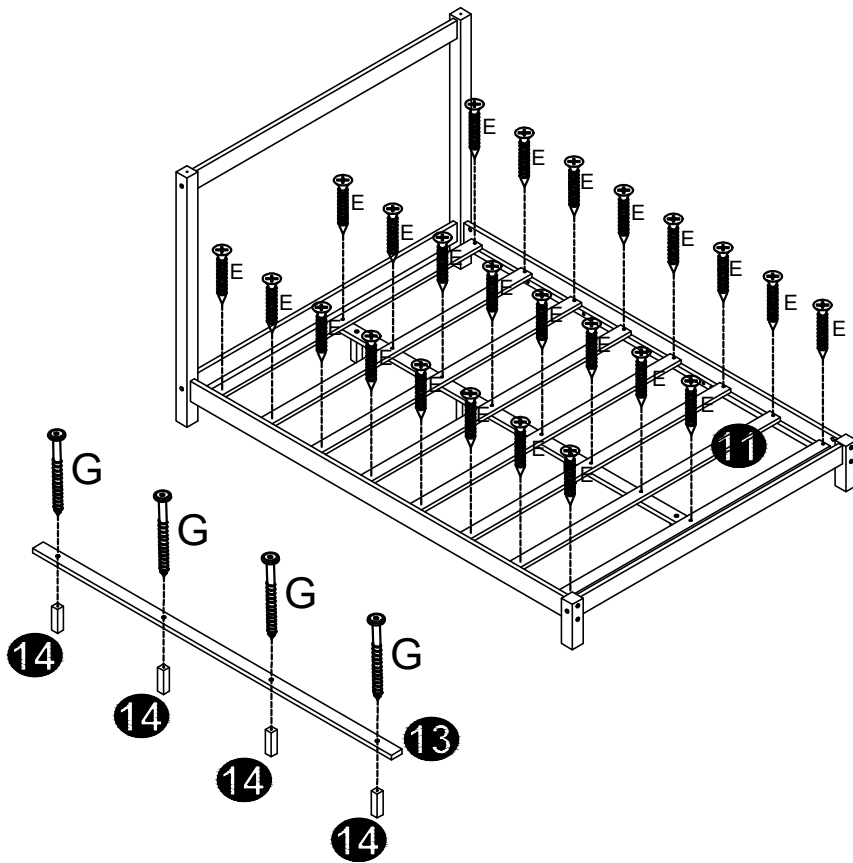

ASSEMBLY INSTRUCTIONS

FULL SIZE DAY BED 2

This set is included 1 boxes if don't receive full 1 boxes please contact our customer service team.

Detail View

Part List

<p>1</p>  <p>Left hind leg- 1pc</p>	<p>2</p>  <p>Right hind leg- 1pc</p>
<p>3</p>  <p>Left front foot- 1pc</p>	<p>4</p>  <p>Right front foot-1pc</p>
<p>5</p>  <p>Hip bar-3pcs</p>	<p>6</p>  <p>The roof is slanted to the left-1pc</p>
<p>7</p>  <p>The roof is slanted to the right-1pc</p>	<p>8</p>  <p>Left decoration puzzle-1pc</p>
<p>9</p>  <p>Right decoration puzzle- 1pc</p>	<p>10</p>  <p>Top horizontal decoration puzzle- 1pc</p>
<p>11</p>  <p>Slat- 8pcs</p>	<p>12</p>  <p>Bed shoulder- 2pcs</p>
<p>13</p>  <p>Support bar-1pc</p>	<p>14</p>  <p>Extra leg-4pcs</p>

Part List

Hardware List

<p>A</p>  <p>Ø8*30mm</p>	<p>B</p>  <p>Ø1/4"*100mm</p>	<p>C</p>  <p>Ø1/4"</p>
<p>Wood dowel (16pcs)</p>	<p>Hex-Head bolt (8pcs)</p>	<p>Horizontal-Hole bolt (8pcs)</p>
<p>D</p>  <p>Ø6*100mm</p>	<p>E</p>  <p>#4*30mm</p>	<p>F</p>  <p>Ø6*80mm</p>
<p>Hex-Head screw (6pcs)</p>	<p>Screw (24pcs)</p>	<p>Hex-Head screw (7pcs)</p>
<p>G</p>  <p>Ø6*50mm</p>	<p>H</p>  <p>K4mm</p>	
<p>Hex-Head screw (4pcs)</p>	<p>Allen key (1pc)</p>	

STEP 1

A	D
	
12PCS	6PCS

STEP 2

A	B	C
		
4PCS	8PCS	8PCS

STEP 3:

G		E	
4PCS		24PCS	

STEP 4

F	
3PCS	