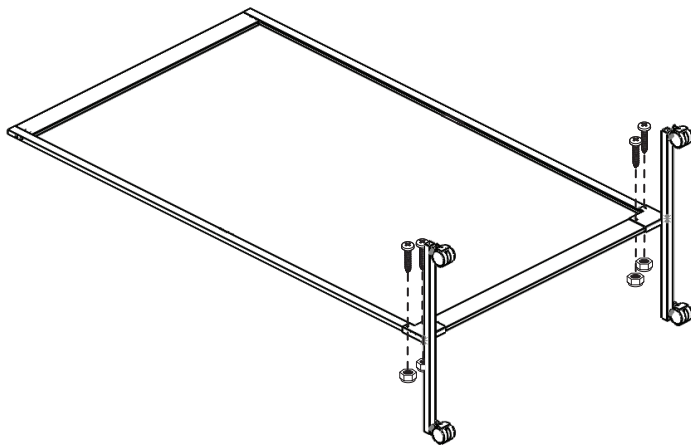

Mobile Room Divider - Acrylic -

12793-BK

2

D1 = 4x
D2 = 4x

CAUTION! Always use a clean micro-fiber cloth and soapy water to clean this surface, do not use ammonia based window cleaners or dry erase cleaning products.

⚠ WARNING:

Adult Assembly Required.

Two adults recommended.

- ▲ Contains small parts, sharp points and edges.
- ▲ Do not stand, sit, kneel, climb, lean or pull on unit for support.
- ▲ Never leave children unattended.
- ▲ Do not place unit near high heat or moisture.
- ▲ Adult supervision recommended.