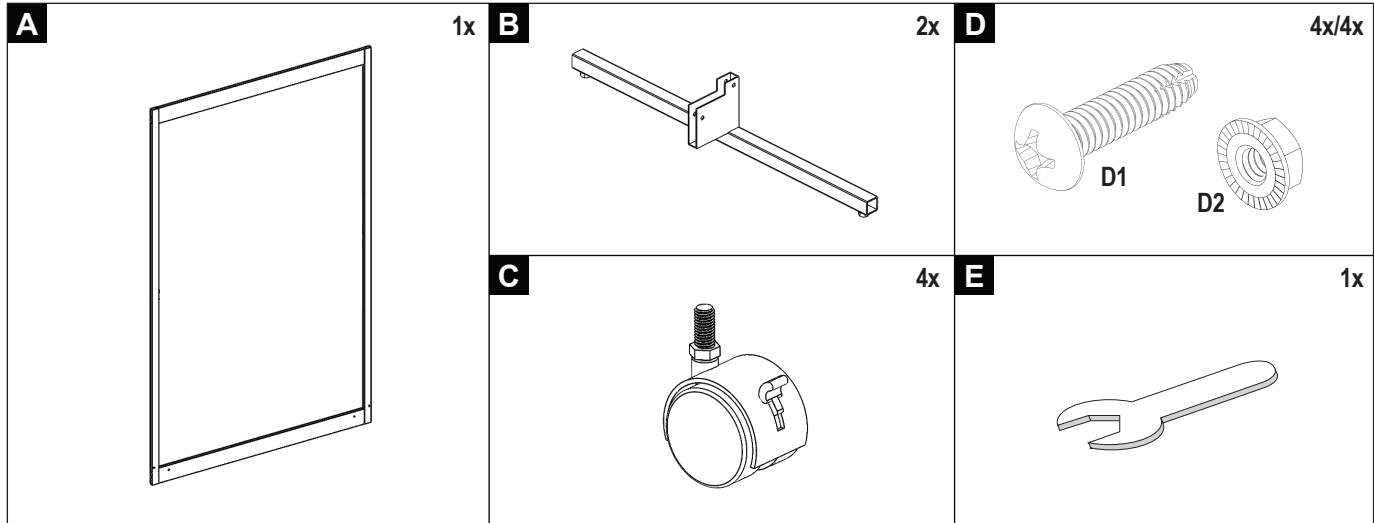

Mobile Room Divider - Acrylic -

12793-BK

2

D1 = 4x
D2 = 4x

CAUTION! Always use a clean micro-fiber cloth and soapy water to clean this surface, do not use ammonia based window cleaners or dry erase cleaning products.