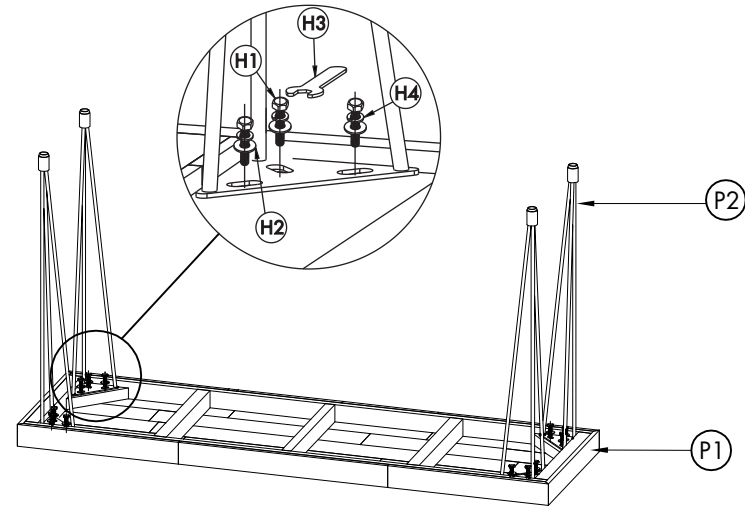

PARTS AND HARDWARE.

PARTS LIST

NO.	DESCRIPTION	IMAGE	Q'TY
P1	TABLE TOP		1
P2	LEGS		4

HARDWARE LIST

NO.	DESCRIPTION	IMAGE	Q'TY
H1	BOLT M10x30		12
H2	FLAT WASHER M10		12
H3	SPANNER 17MM		1
H4	SPRING WASHER		12

NOTES.

Thank you for purchasing this quality product! Be sure to check all packing material carefully for small part that may have come loose inside the carton during shipping.

CAUTION: The item is heavy, assembly should be performed by two people.

STEP 1.