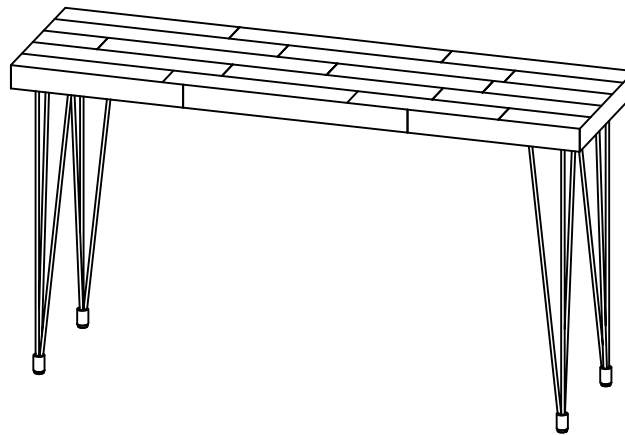

ASSEMBLY INSTRUCTIONS

CONSOLE TABLE

THANK YOU FOR YOUR PURCHASE!

PARTS AND HARDWARE.

PARTS LIST

NO.	DESCRIPTION	IMAGE	Q'TY
P1	TABLE TOP		1
P2	LEGS		4

HARDWARE LIST

NO.	DESCRIPTION	IMAGE	Q'TY
H1	BOLT M10x30		12
H2	FLAT WASHER M10		12
H3	SPANNER 17MM		1
H4	SPRING WASHER		12