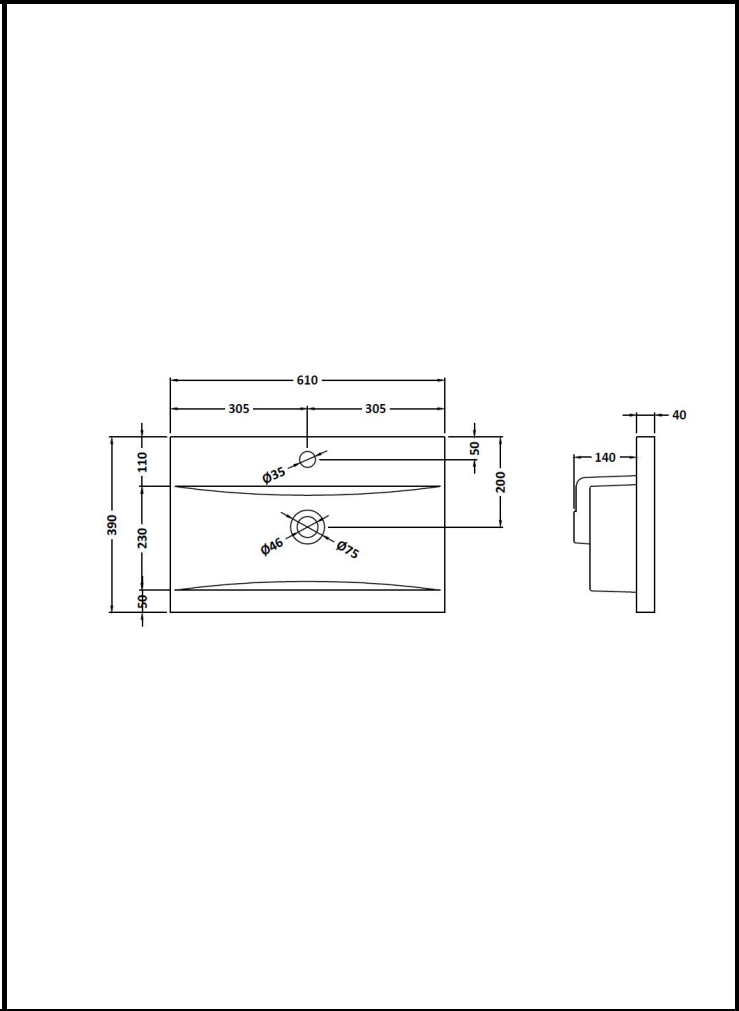

### PRODUCT DIMENSIONS

Height (mm)	Width (mm)	Depth (mm)	Nett Wgt Kg
430	600	383	16

### OUTER BOX DIMENSIONS (If Applicable)

Height (mm)	Width (mm)	Depth (mm)	Gross Wgt Kg

# CUSTOMER DATA SHEET - CERAMICS

**DESCRIPTION:** 600 Mid-Edged Basin 1 Th

PRODUCT DIMENSIONS			
Height (mm)	Width (mm)	Depth (mm)	Nett Wgt Kg
180	610	390	11

PACKAGING DIMENSIONS			
Height (mm)	Width (mm)	Depth (mm)	Gross Wgt Kg
200	410	630	11