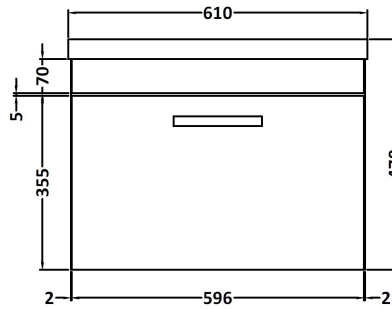

CUSTOMER DATA SHEET

DESCRIPTION: 600 Wh Single Drawer Vanity With Basin A