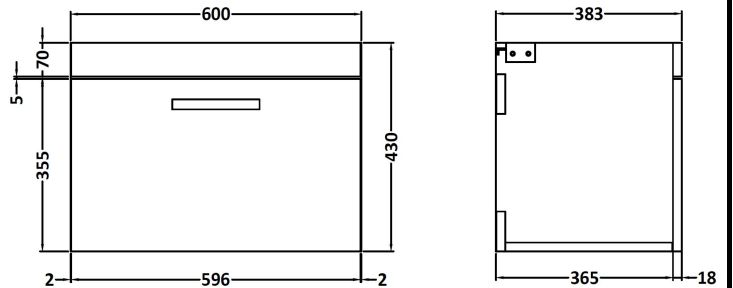

# CUSTOMER DATA SHEET

**DESCRIPTION:** 600 Wh Single Drawer Vanity With Basin A

# CUSTOMER DATA SHEET - FURNITURE

**DESCRIPTION:** 600 Wall Hung Single Drawer Basin Unit

### PRODUCT DIMENSIONS

Height (mm)	Width (mm)	Depth (mm)	Nett Wgt Kg
430	600	383	16

### PACKAGING DIMENSIONS

Height (mm)	Width (mm)	Depth (mm)	Gross Wgt Kg
405	620	450	16