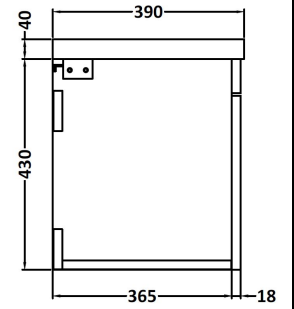

# CUSTOMER DATA SHEET - FURNITURE

**DESCRIPTION:** 600 Wall Hung Single Drawer Basin Unit

### PRODUCT DIMENSIONS

Height (mm)	Width (mm)	Depth (mm)	Nett Wgt Kg
430	600	383	16

### PACKAGING DIMENSIONS

Height (mm)	Width (mm)	Depth (mm)	Gross Wgt Kg
405	620	450	16

### OUTER BOX DIMENSIONS (If Applicable)

Height (mm)	Width (mm)	Depth (mm)	Gross Wgt Kg