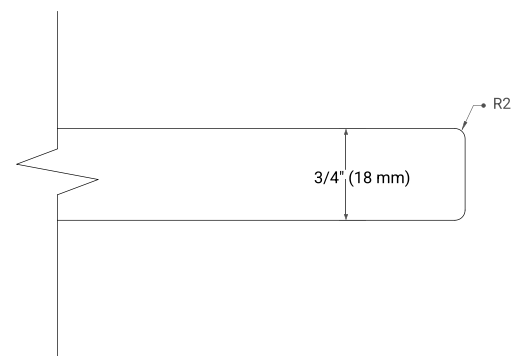

EDGE SIDE VIEW