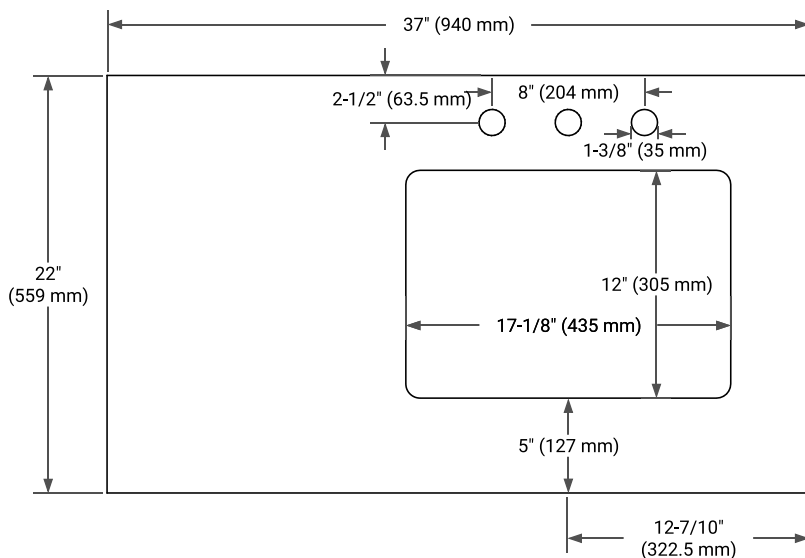

37" RIGHT RECTANGLE SINK COUNTERTOP WITH 0.75 IN. THICKNESS

OVERALL DIMENSIONS

37" W x 22" D x 0.75" H

COUNTERTOP OPTIONS

FEATURES

- Solid countertop with mitered edges & seams
- Undermount white rectangular sink
- Pre-drilled for 8" widespread faucet

INCLUDED

- Countertop
- Matching Backsplash
- Rectangle Sink

COUNTERTOP PLAN VIEW