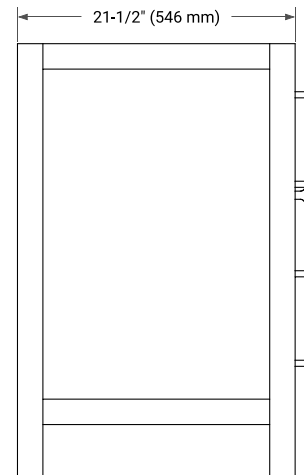

36" RIGHT OFFSET CABINET

BASE CABINET DIMENSIONS

36" W x 21.5" D x 33.5" H

FEATURES

- Solid wood frame with engineered wood panels
- Dovetail drawers and joints
- Soft closing doors & drawers

HARDWARE FINISHES*

Brushed Nickel   Satin Brass   Matte Black   Polished Chrome

*Hardware comes preinstalled with the illustrated option.
Other finishes are available on our online store if you prefer a different one.*

AVAILABLE COLORS

White   Grey

FRONT VIEW

SIDE VIEW

PLAN VIEW