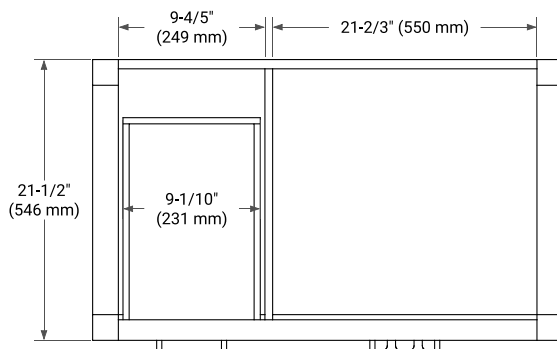

36" RIGHT OFFSET CABINET

BASE CABINET DIMENSIONS

36" W x 21.5" D x 33.5" H

FEATURES

- Solid wood frame with engineered wood panels
- Dovetail drawers and joints
- Soft closing doors & drawers

HARDWARE FINISHES*

Brushed Nickel   Satin Brass   Matte Black   Polished Chrome

*Hardware comes preinstalled with the illustrated option.
Other finishes are available on our online store if you prefer a different one.*

AVAILABLE COLORS

White   Grey

FRONT VIEW

SIDE VIEW

PLAN VIEW