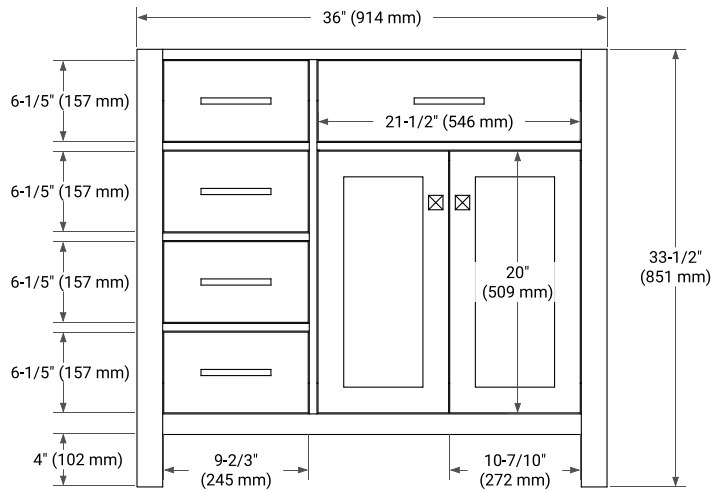

36" RIGHT OFFSET CABINET

BASE CABINET DIMENSIONS

36" W x 21.5" D x 33.5" H

FEATURES

- Solid wood frame with engineered wood panels
- Dovetail drawers and joints
- Soft closing doors & drawers

HARDWARE FINISHES*

Brushed Nickel   Satin Brass   Matte Black   Polished Chrome

*Hardware comes preinstalled with the illustrated option.
Other finishes are available on our online store if you prefer a different one.*

AVAILABLE COLORS

White   Grey

FRONT VIEW

SIDE VIEW

PLAN VIEW