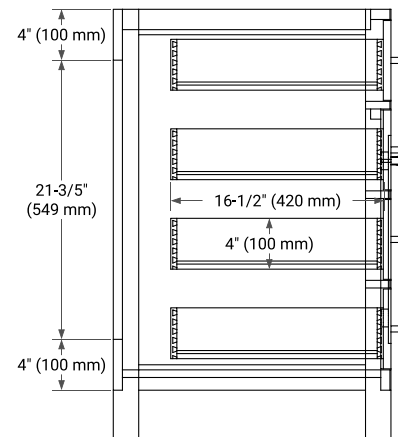

36" RIGHT OFFSET CABINET

BASE CABINET DIMENSIONS

36" W x 21.5" D x 33.5" H

FEATURES

- Solid wood frame with engineered wood panels
- Dovetail drawers and joints
- Soft closing doors & drawers

HARDWARE FINISHES*

Brushed Nickel   Satin Brass   Matte Black   Polished Chrome

*Hardware comes preinstalled with the illustrated option.
Other finishes are available on our online store if you prefer a different one.*

AVAILABLE COLORS

White   Grey

FRONT VIEW

SIDE VIEW

PLAN VIEW